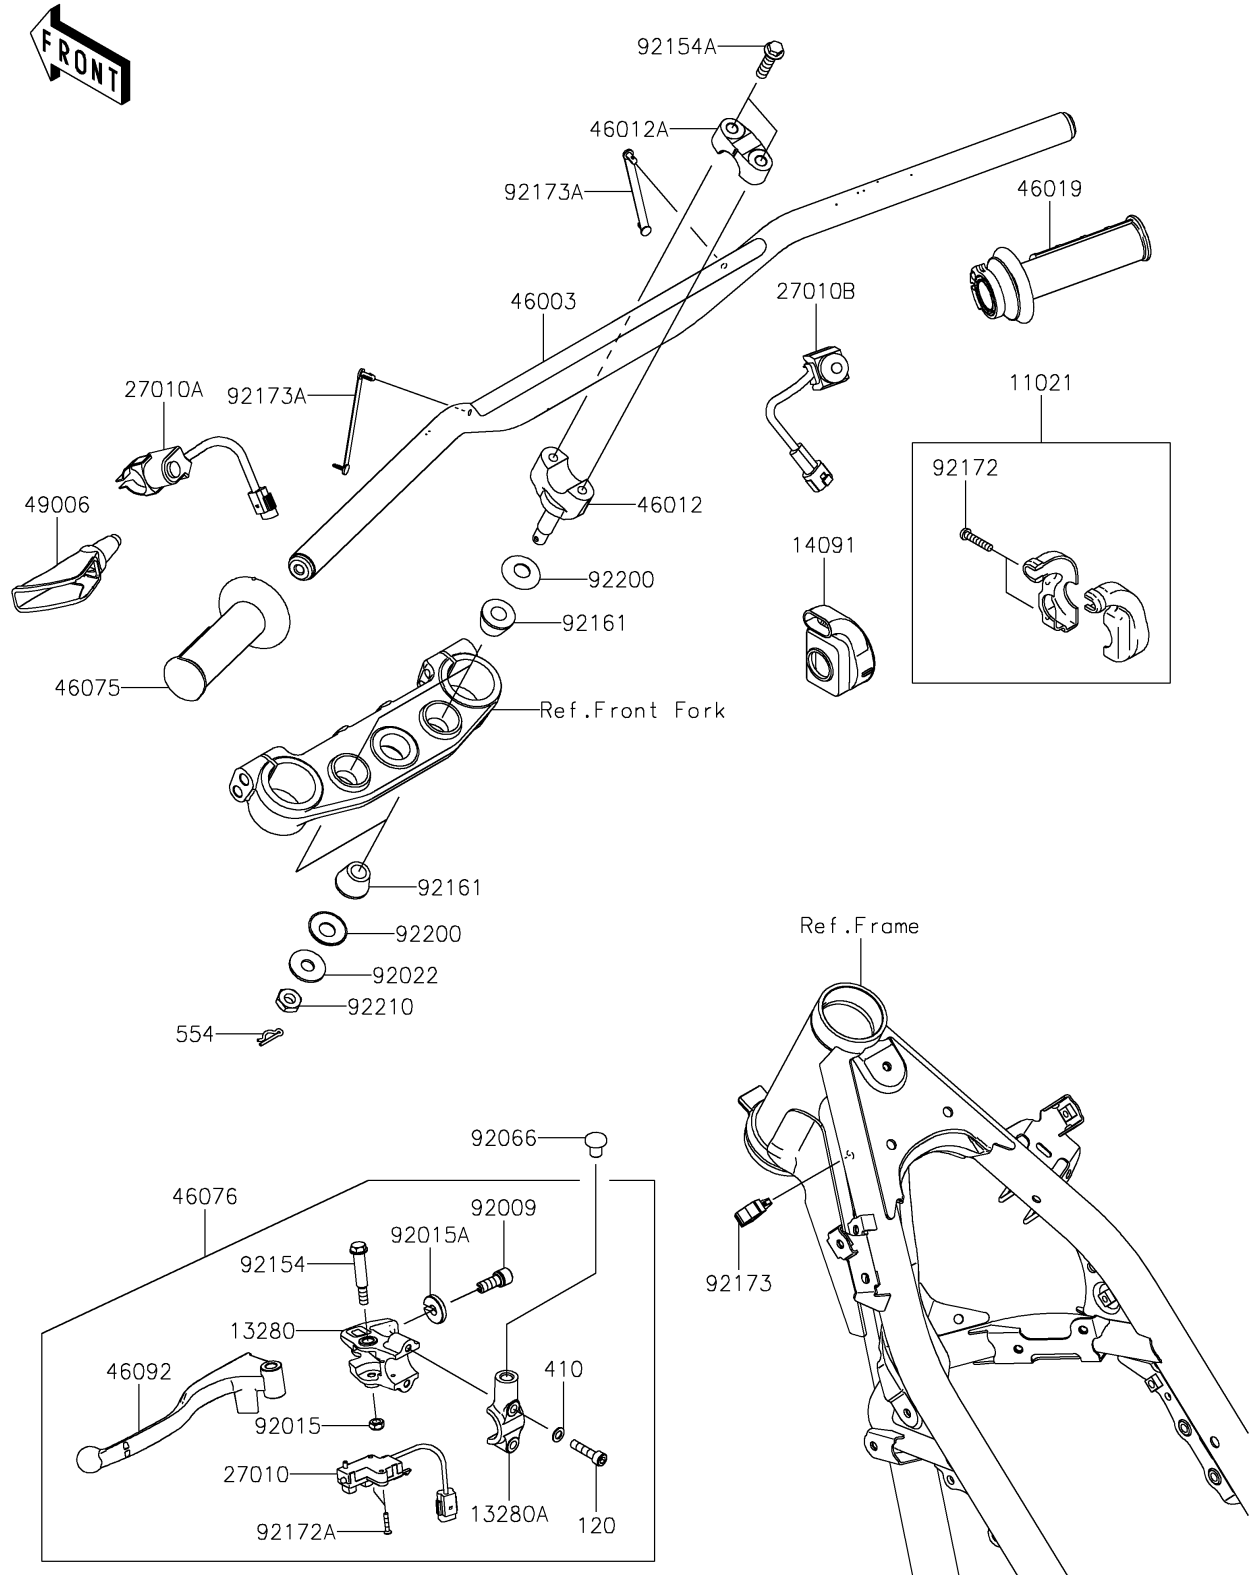

2025 KLX230R S

PARTS DIAGRAM

Handlebar

F2310