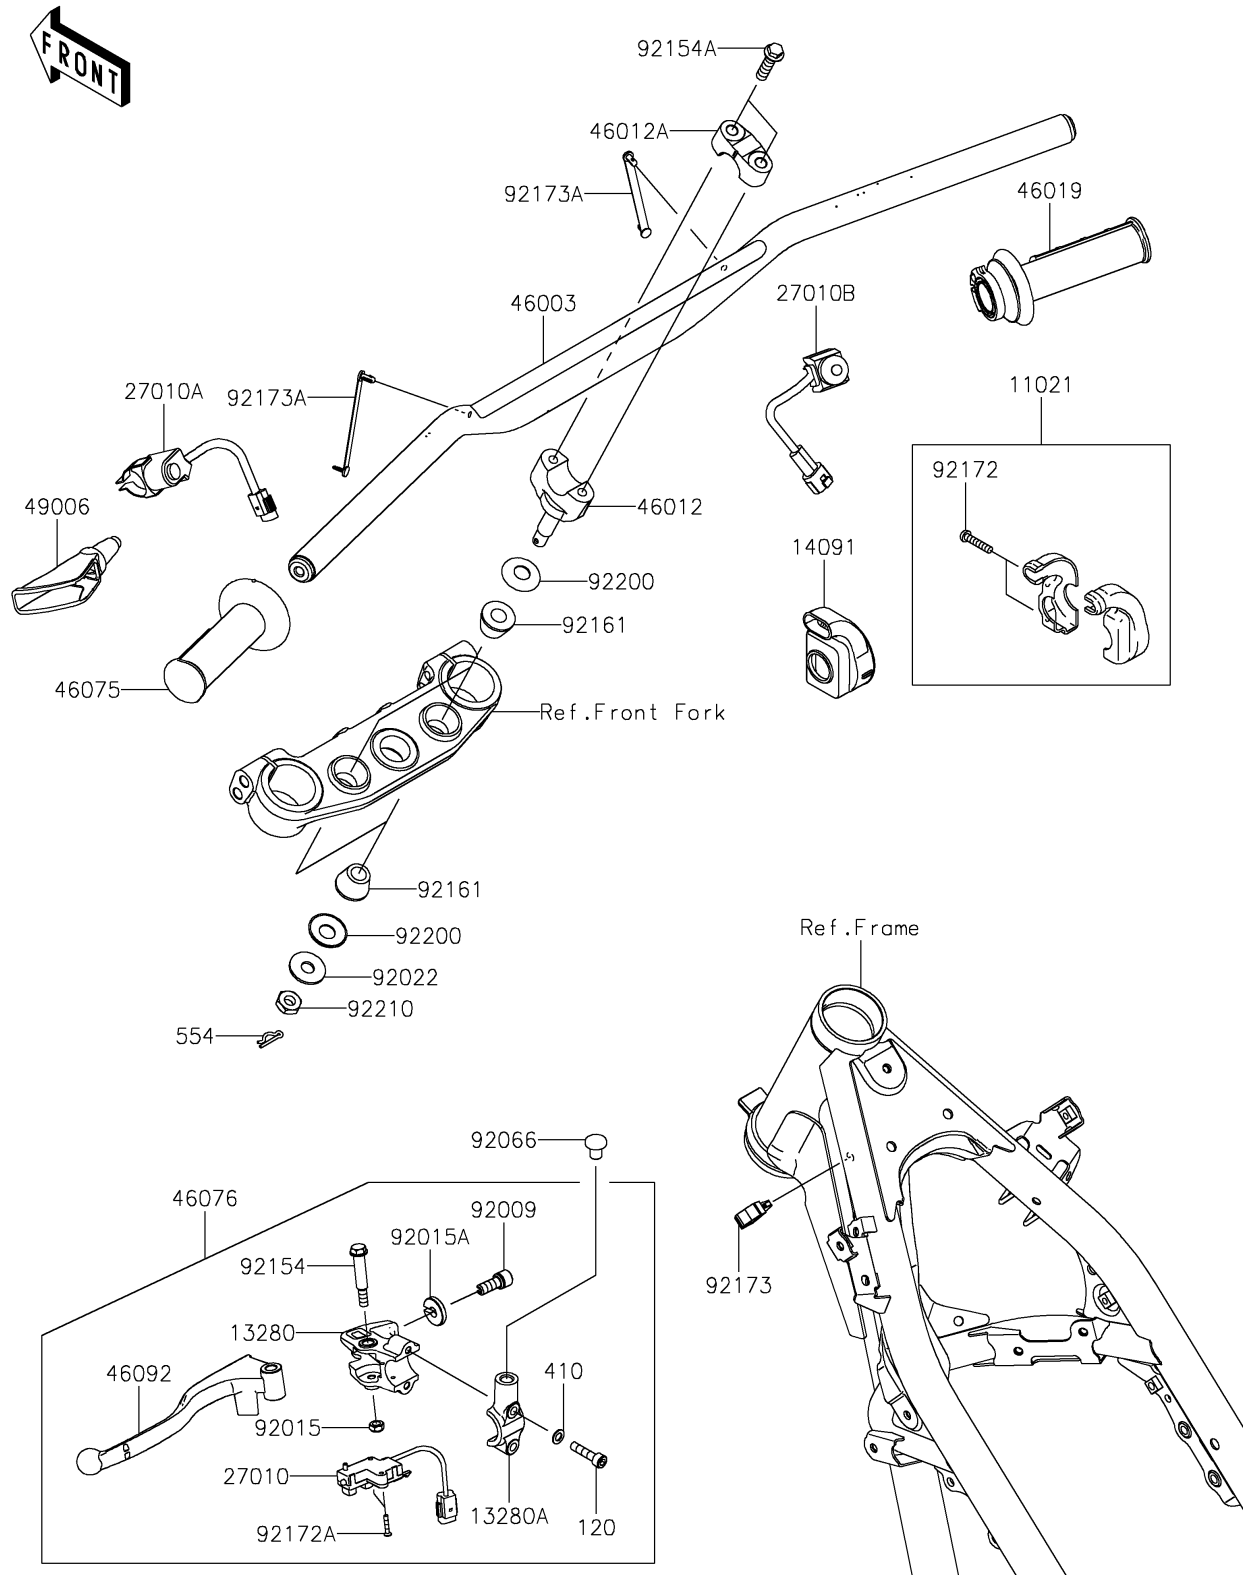

2025 KLX[®]230R S

PARTS DIAGRAM

Handlebar

F2310

2025 KLX® 230R S

PARTS LIST

Handlebar

ITEM NAME	PART NUMBER	QUANTITY
CASE-ASSY,THROTTLE (Ref # 11021)	11021-0035	1
HOLDER,LEVER (Ref # 13280)	13280-0929	1
HOLDER,MIRROR (Ref # 13280A)	13280-0930	1
COVER,THROTTLE CASE (Ref # 14091)	14091-0182	1
SWITCH,CLUTCH (Ref # 27010)	27010-0905	1
SWITCH,ENGINE STOP (Ref # 27010A)	27010-0927	1
SWITCH,ENGINE START (Ref # 27010B)	27010-0928	1
HANDLE,P.SILVER (Ref # 46003)	46003-0843-458	1
HOLDER-HANDLE,LWR,P.SILVER (Ref # 46012)	46012-0075-458	2
HOLDER-HANDLE,UPP,P.SILVER (Ref # 46012A)	46012-0380-458	2
GRIP-ASSY,THROTTLE (Ref # 46019)	46019-0041	1
GRIP,LH (Ref # 46075)	46075-0072	1
LEVER-ASSY-GRIP,CLUTCH (Ref # 46076)	46076-0200	1
LEVER-GRIP,CLUTCH (Ref # 46092)	46092-0586	1
BOOT,LEVER HOLDER (Ref # 49006)	49006-0080	1
SCREW,CABLE ADJUST,8MM,BLACK (Ref # 92009)	92009-1134	1
NUT,LOCK,6MM,BLACK (Ref # 92015)	92015-1191	1
NUT,CABLE ADJUST LOCK,8MM,BLK (Ref # 92015A)	92015-1197	1
WASHER,10.2X28X2 (Ref # 92022)	92022-1088	2
PLUG (Ref # 92066)	92066-0965	1
BOLT,FLANGED,6X44 (Ref # 92154)	92154-2331	1
BOLT,FLANGED,8X30 (Ref # 92154A)	92154-7282	4
DAMPER,12X26X19 (Ref # 92161)	92161-2116	4
SCREW,5X20 (Ref # 92172)	92172-0069	2
SCREW,3X16 (Ref # 92172A)	92172-0183	2
CLAMP (Ref # 92173)	92173-2074	1
CLAMP,SPEED,L=80.5 (Ref # 92173A)	92173-2736	2
WASHER,12.5X27.6X1.2 (Ref # 92200)	92200-0872	4
NUT,LOCK,10MM (Ref # 92210)	92210-1672	2

2025 KLX[®] 230R S

PARTS LIST

Handlebar

ITEM NAME	PART NUMBER	QUANTITY
BOLT-SOCKET,6X25 (Ref # 120)	120CB0625	2
WASHER-PLAIN-SMALL,6MM (Ref # 410)	410AB0600	2
PIN-SNAP (Ref # 554)	554DA0800	2