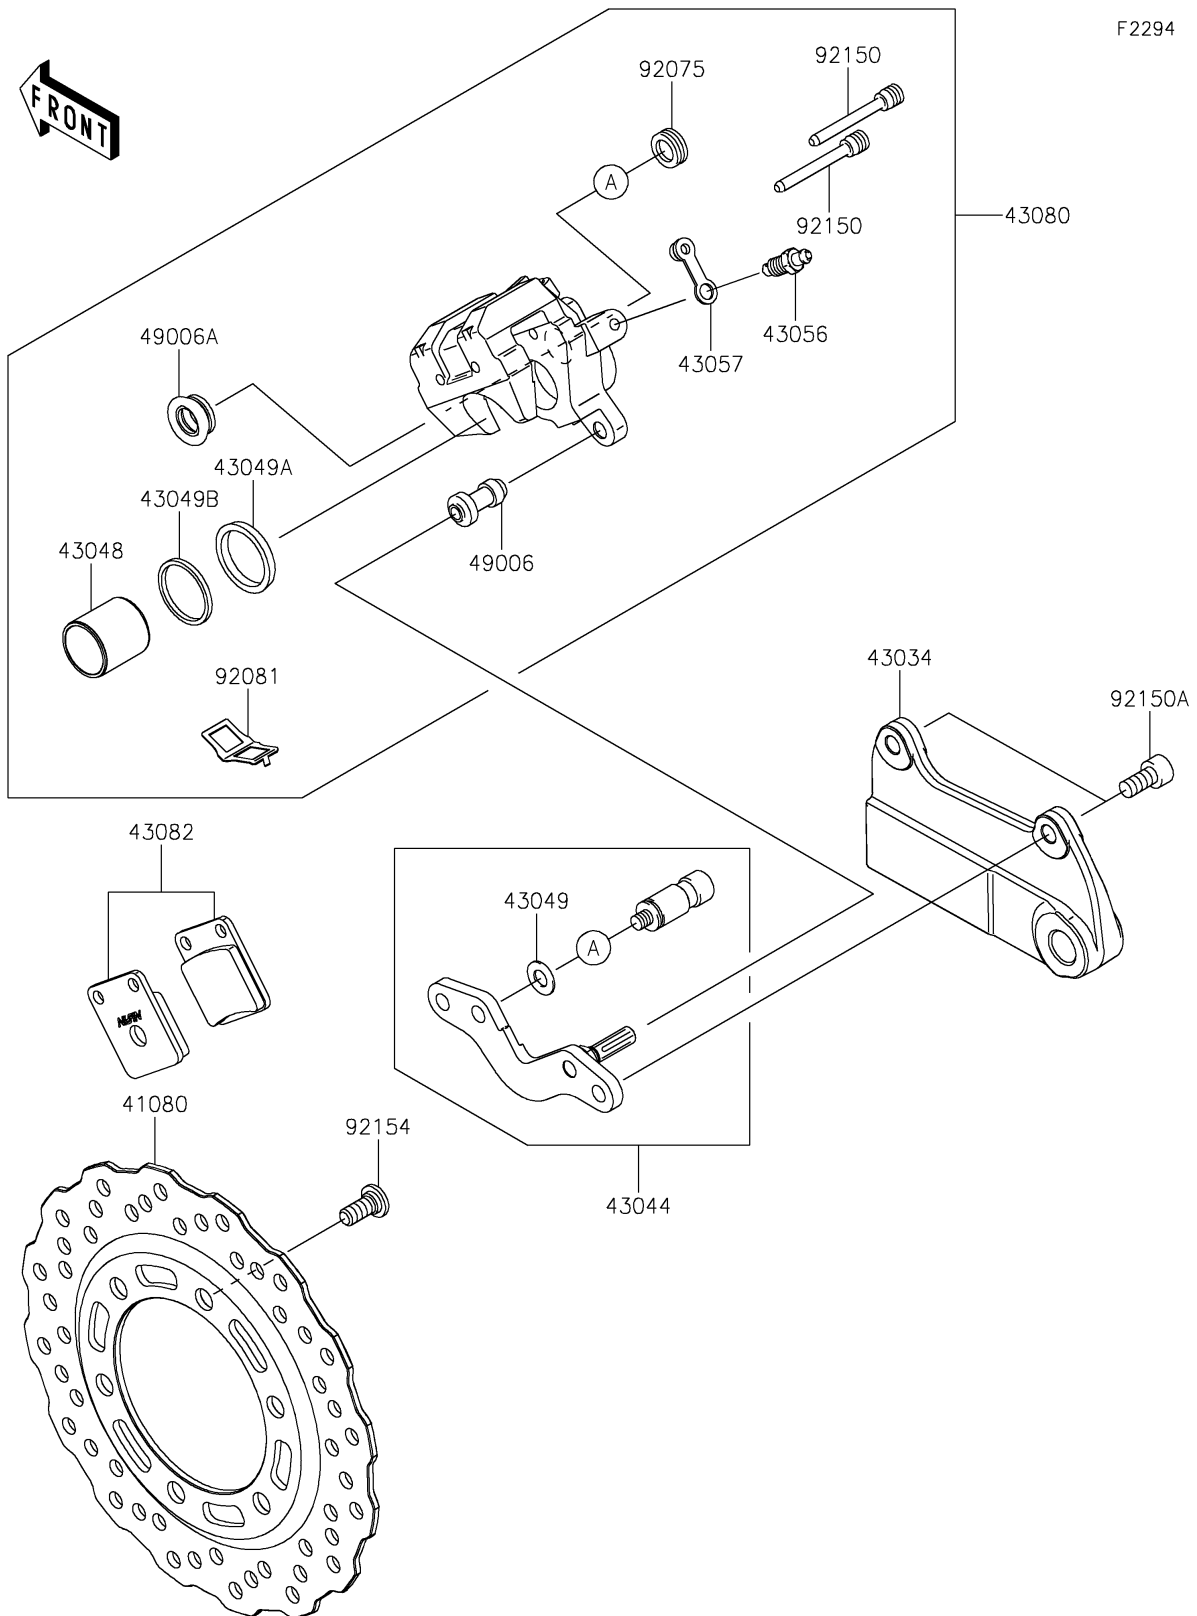

2026 KLX® 230R S

PARTS DIAGRAM

Rear Brake