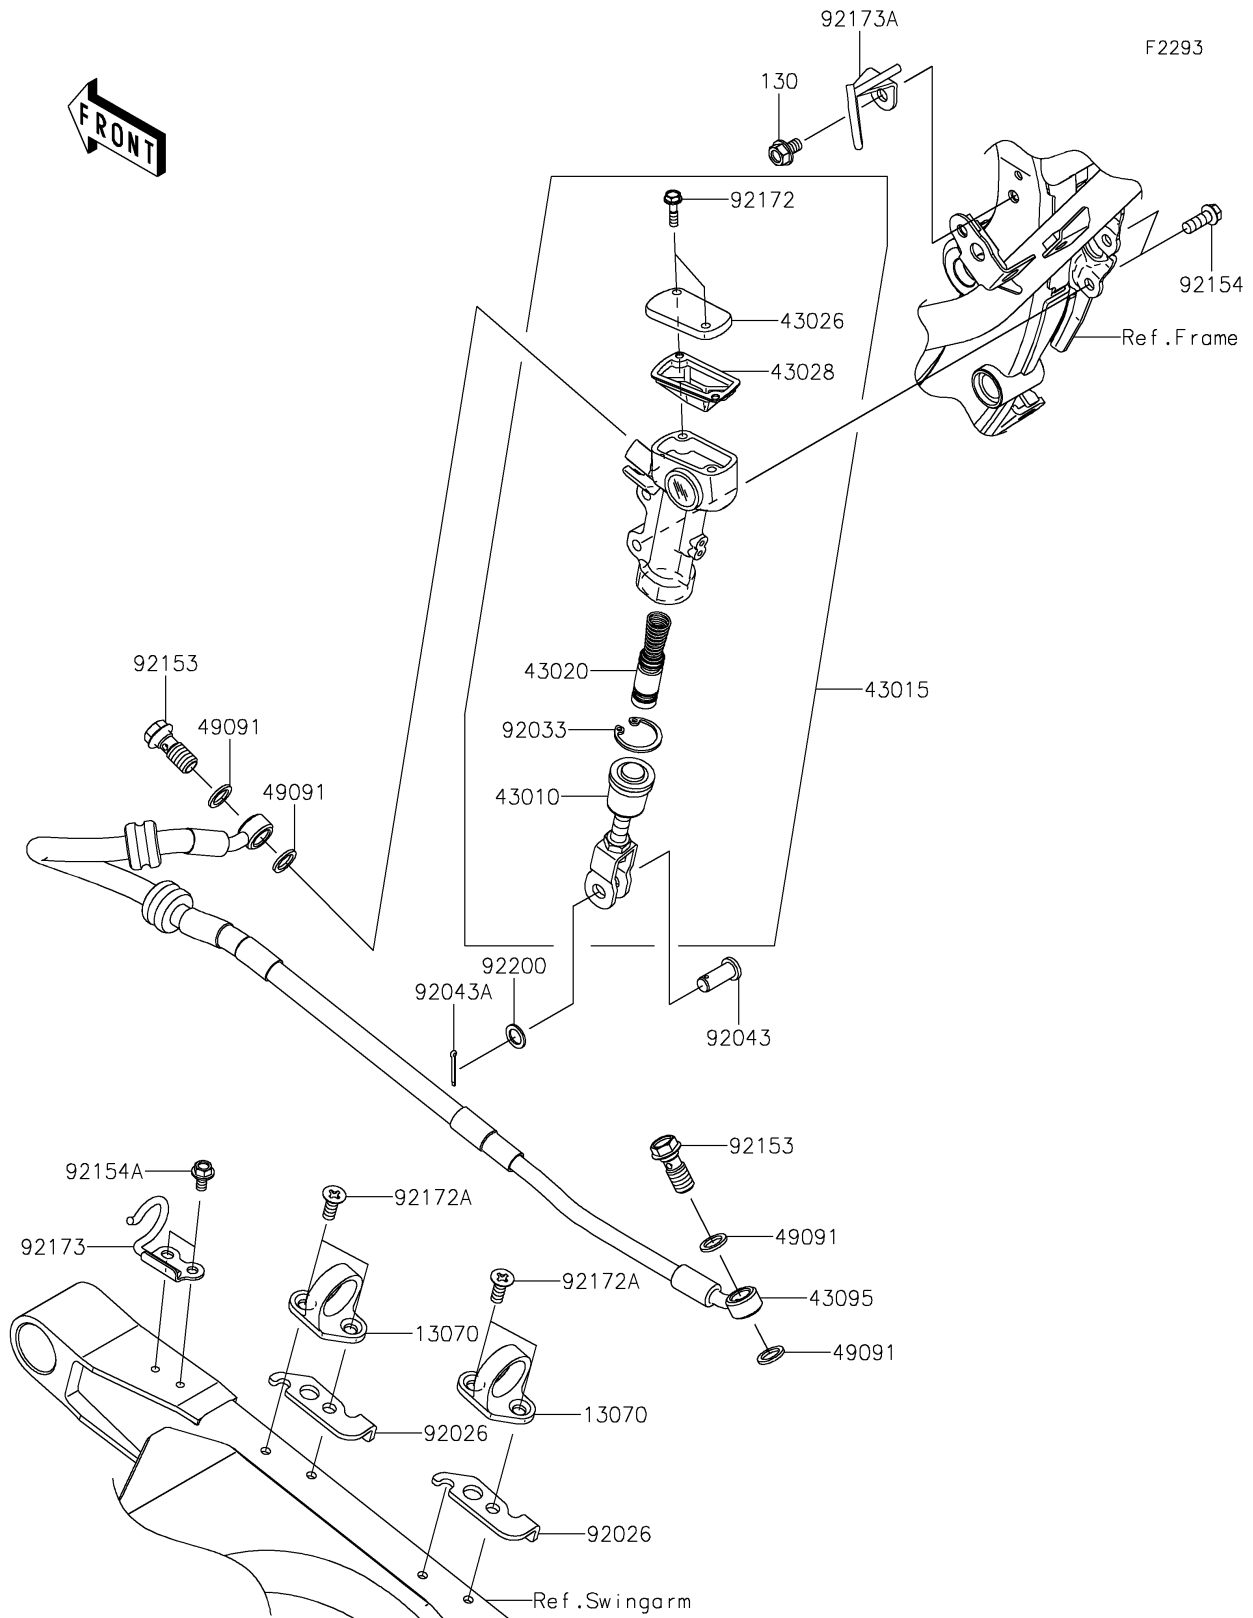

2026 KLX[®] 230R S

PARTS DIAGRAM

Rear Master Cylinder

2026 KLX[®] 230R S

PARTS LIST

Rear Master Cylinder

ITEM NAME

PART NUMBER

QUANTITY
