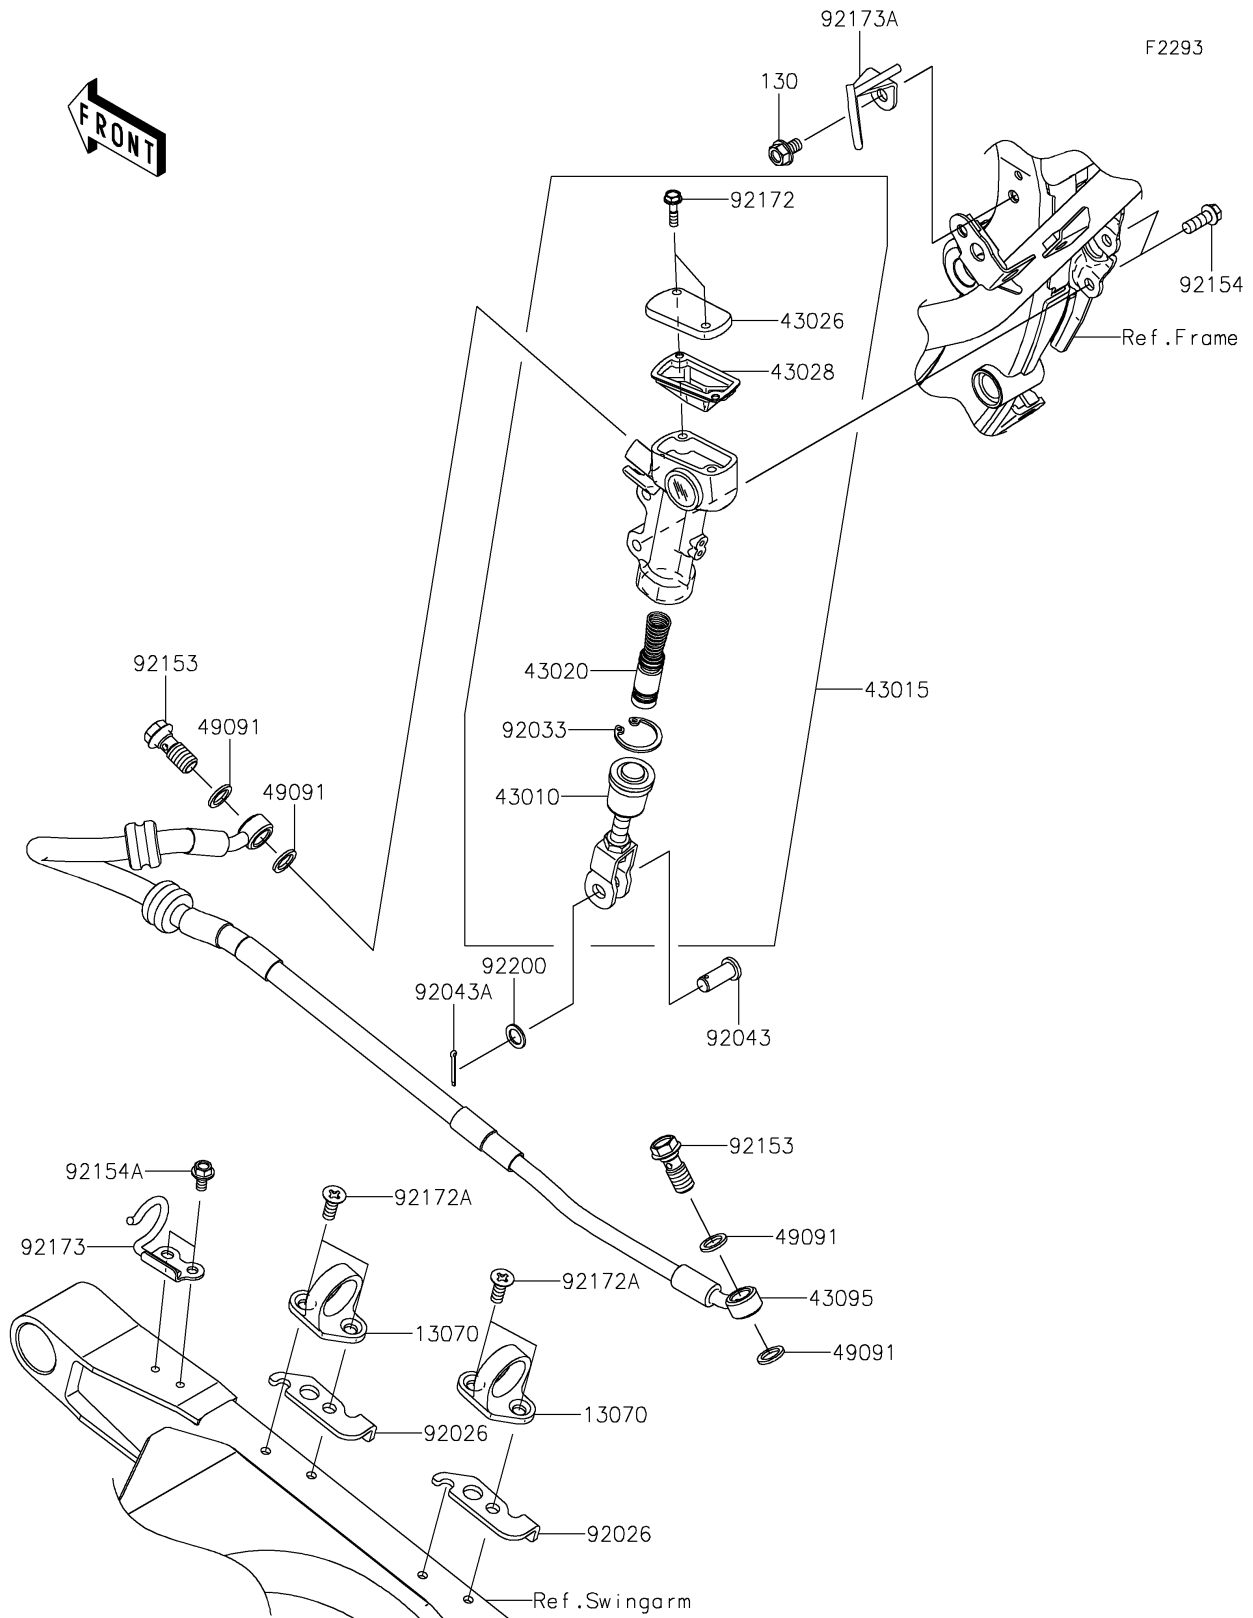

2025 KLX[®] 230R S

PARTS DIAGRAM

Rear Master Cylinder

2025 KLX[®] 230R S

PARTS LIST

Rear Master Cylinder

ITEM NAME

PART NUMBER

QUANTITY
