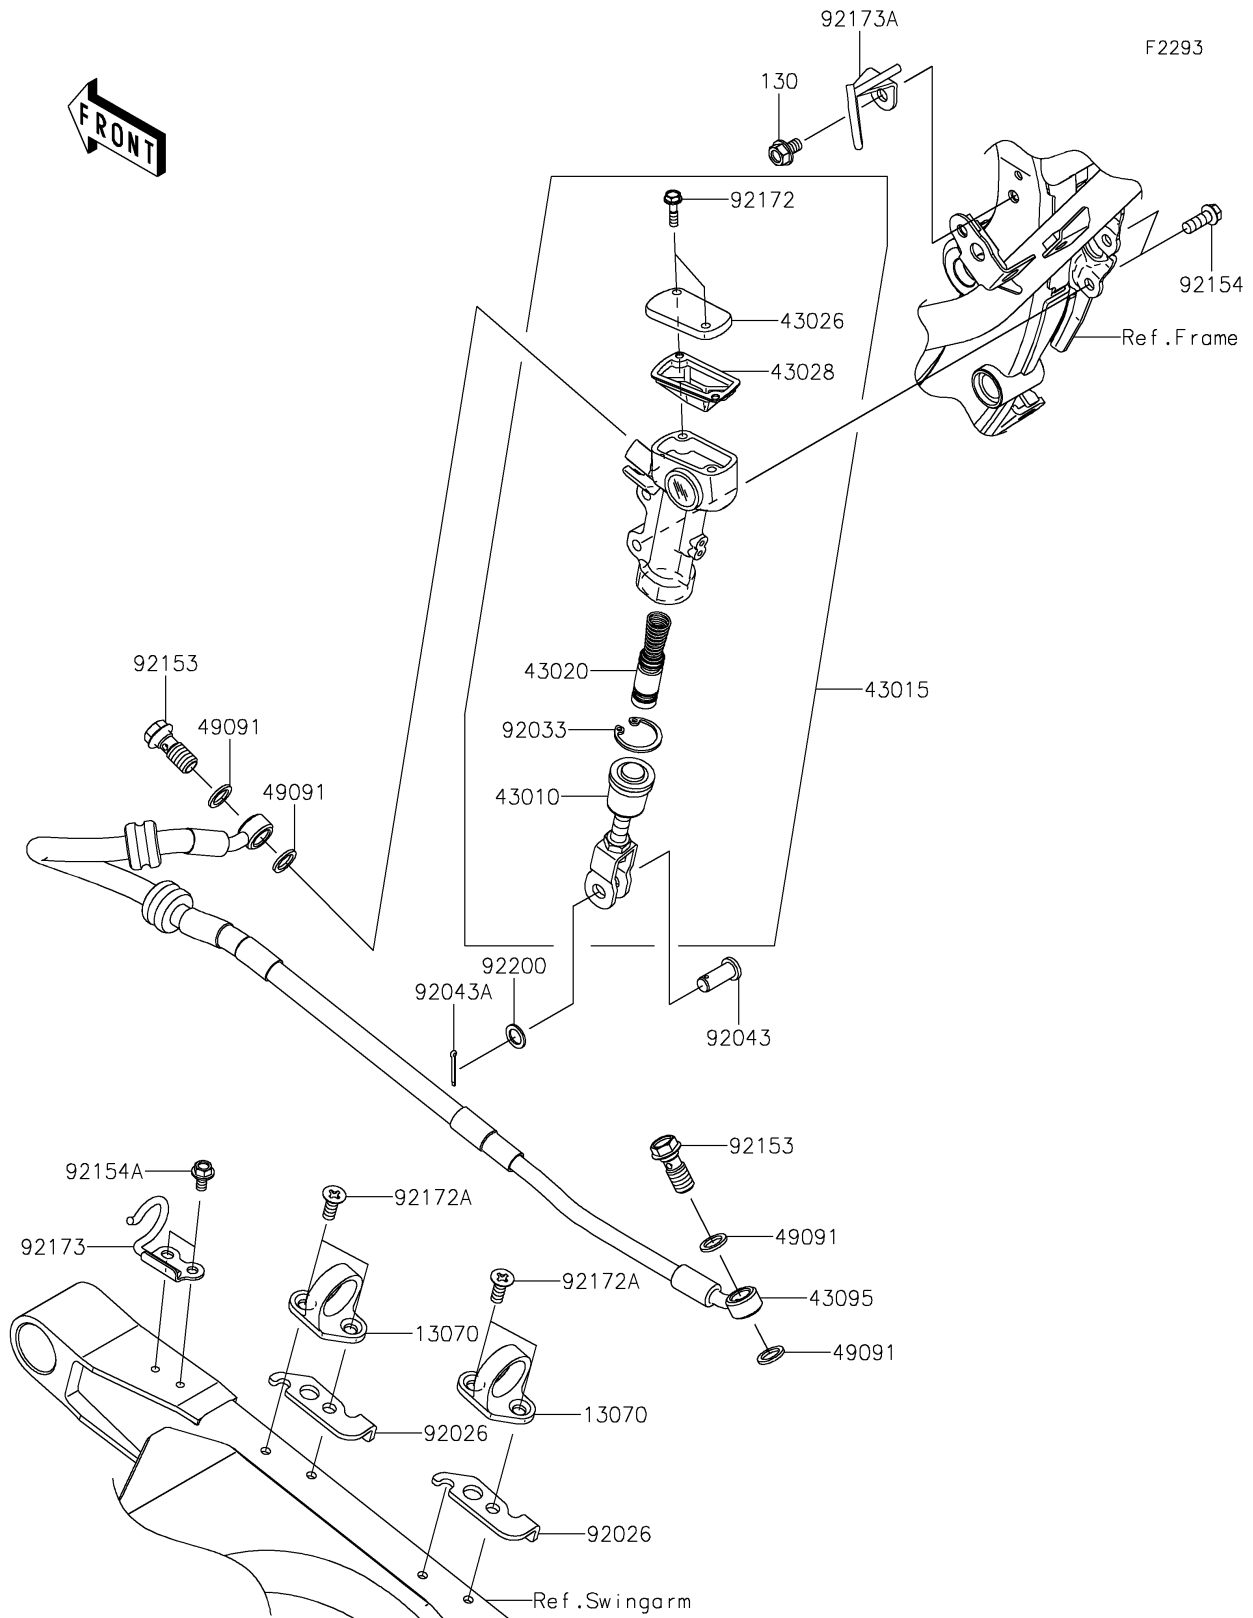

2026 KLX230R S

PARTS DIAGRAM

Rear Master Cylinder

2026 KLX230R S

PARTS LIST

Rear Master Cylinder

ITEM NAME	PART NUMBER	QUANTITY
GUIDE,HOSE (Ref # 13070)	13070-1144	2
ROD-ASSY-BRAKE (Ref # 43010)	43010-0025	1
CYLINDER-ASSY-MASTER,RR (Ref # 43015)	43015-0724	1
PISTON-COMP-BRAKE (Ref # 43020)	43020-1094	1
CAP-BRAKE (Ref # 43026)	43026-0023	1
DIAPHRAGM (Ref # 43028)	43028-1092	1
HOSE-BRAKE,RR CALIPER-RR M/C (Ref # 43095)	43095-2079	1
WASHER-SEAL,10.1X14.5X1.5 (Ref # 49091)	49091-0001	4
SPACER (Ref # 92026)	92026-0879	2
RING-SNAP,20.9X24.6X1.2 (Ref # 92033)	92033-0079	1
PIN (Ref # 92043)	92043-0004	1
PIN,COTTER,2.0X15 (Ref # 92043A)	92043-0766	1
BOLT,OIL,L=23 (Ref # 92153)	92153-0029	2
BOLT,FLANGED,6X16 (Ref # 92154)	92154-0460	2
BOLT,FLANGED,5X10 (Ref # 92154A)	92154-7278	2
SCREW (Ref # 92172)	92172-1064	2
SCREW,6X16 (Ref # 92172A)	92172-1198	4
CLAMP,BRAKE HOSE,SWING ARM (Ref # 92173)	92173-1976	1
CLAMP,BRAKE HOSE,SWING ARM (Ref # 92173A)	92173-1978	1
WASHER,8.5X13X1 (Ref # 92200)	92200-1980	1
BOLT-FLANGED,6X10 (Ref # 130)	130BA0610	1