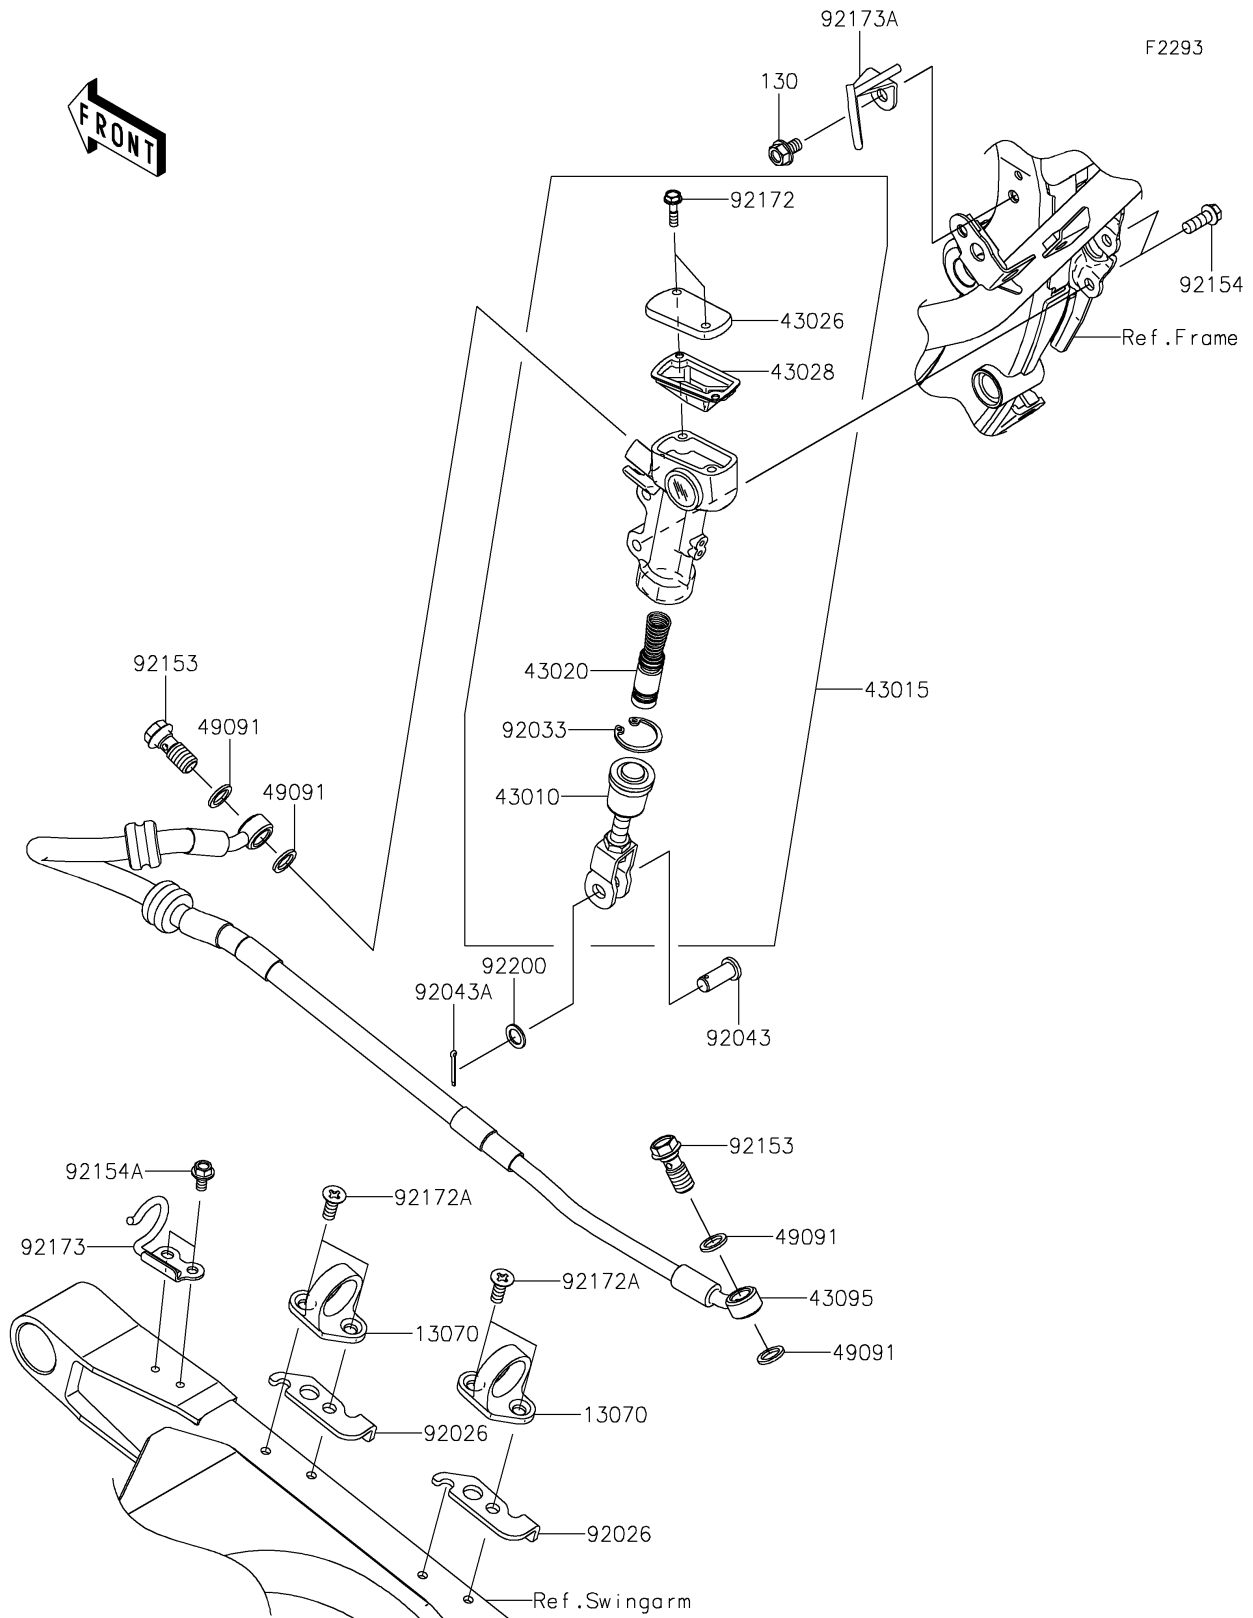

2026 KLX[®] 230R S

PARTS DIAGRAM

Rear Master Cylinder

2026 KLX[®] 230R S

PARTS LIST

Rear Master Cylinder

ITEM NAME	PART NUMBER	QUANTITY
GUIDE,HOSE (Ref # 13070)	13070-1144	2
ROD-ASSY-BRAKE (Ref # 43010)	43010-0025	1
CYLINDER-ASSY-MASTER,RR (Ref # 43015)	43015-0724	1
PISTON-COMP-BRAKE (Ref # 43020)	43020-1094	1
CAP-BRAKE (Ref # 43026)	43026-0023	1
DIAPHRAGM (Ref # 43028)	43028-1092	1
HOSE-BRAKE,RR CALIPER-RR M/C (Ref # 43095)	43095-2079	1
WASHER-SEAL,10.1X14.5X1.5 (Ref # 49091)	49091-0001	4
SPACER (Ref # 92026)	92026-0879	2
RING-SNAP,20.9X24.6X1.2 (Ref # 92033)	92033-0079	1
PIN (Ref # 92043)	92043-0004	1
PIN,COTTER,2.0X15 (Ref # 92043A)	92043-0766	1
BOLT,OIL,L=23 (Ref # 92153)	92153-0029	2
BOLT,FLANGED,6X16 (Ref # 92154)	92154-0460	2
BOLT,FLANGED,5X10 (Ref # 92154A)	92154-7278	2
SCREW (Ref # 92172)	92172-1064	2
SCREW,6X16 (Ref # 92172A)	92172-1198	4
CLAMP,BRAKE HOSE,SWING ARM (Ref # 92173)	92173-1976	1
CLAMP,BRAKE HOSE,SWING ARM (Ref # 92173A)	92173-1978	1
WASHER,8.5X13X1 (Ref # 92200)	92200-1980	1
BOLT-FLANGED,6X10 (Ref # 130)	130BA0610	1