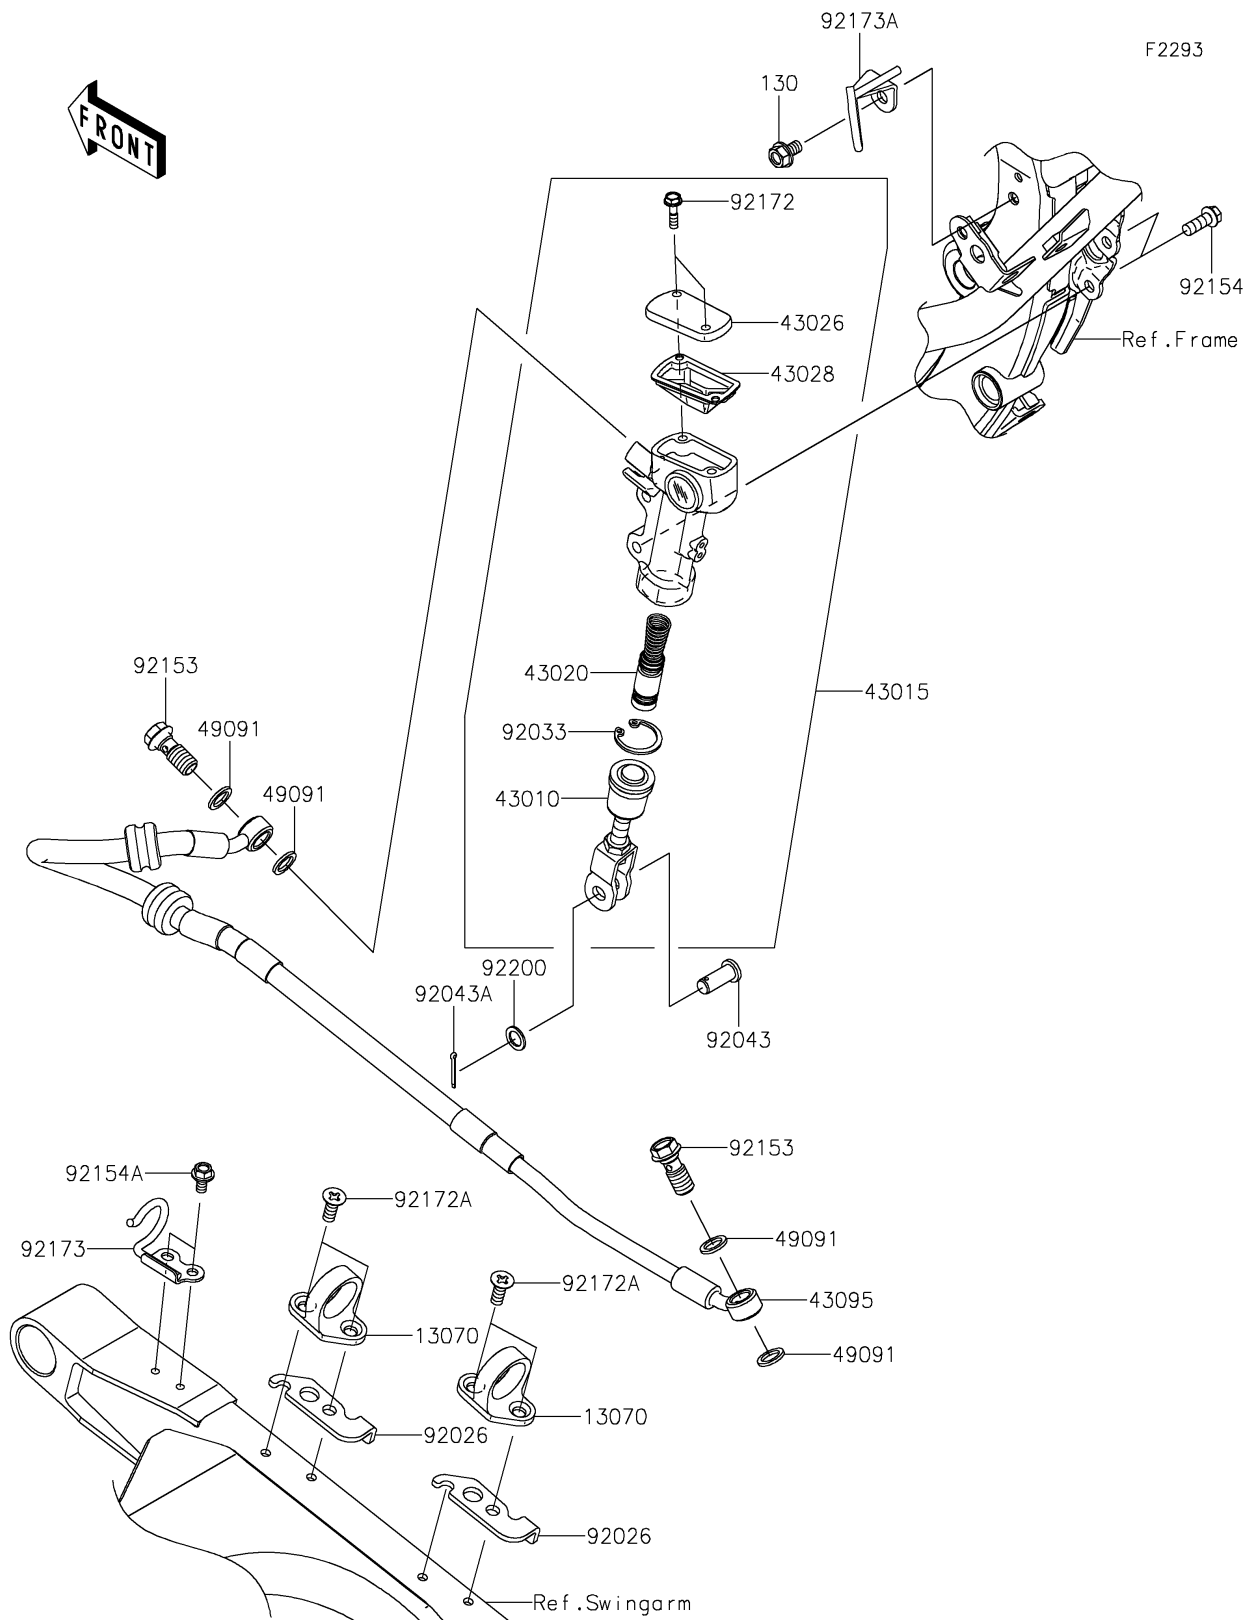

2025 KLX230R S

PARTS DIAGRAM

Rear Master Cylinder

2025 KLX230R S

PARTS LIST

Rear Master Cylinder

ITEM NAME	PART NUMBER	QUANTITY
GUIDE,HOSE (Ref # 13070)	13070-1144	2
ROD-ASSY-BRAKE (Ref # 43010)	43010-0025	1
CYLINDER-ASSY-MASTER,RR (Ref # 43015)	43015-0724	1
PISTON-COMP-BRAKE (Ref # 43020)	43020-1094	1
CAP-BRAKE (Ref # 43026)	43026-0023	1
DIAPHRAGM (Ref # 43028)	43028-1092	1
HOSE-BRAKE,RR CALIPER-RR M/C (Ref # 43095)	43095-2079	1
WASHER-SEAL,10.1X14.5X1.5 (Ref # 49091)	49091-0001	4
SPACER (Ref # 92026)	92026-0879	2
RING-SNAP,20.9X24.6X1.2 (Ref # 92033)	92033-0079	1
PIN (Ref # 92043)	92043-0004	1
PIN,COTTER,2.0X15 (Ref # 92043A)	92043-0766	1
BOLT,OIL,L=23 (Ref # 92153)	92153-0029	2
BOLT,FLANGED,6X16 (Ref # 92154)	92154-0460	2
BOLT,FLANGED,5X10 (Ref # 92154A)	92154-7278	2
SCREW (Ref # 92172)	92172-1064	2
SCREW,6X16 (Ref # 92172A)	92172-1198	4
CLAMP,BRAKE HOSE,SWING ARM (Ref # 92173)	92173-1976	1
CLAMP,BRAKE HOSE,SWING ARM (Ref # 92173A)	92173-1978	1
WASHER,8.5X13X1 (Ref # 92200)	92200-1980	1
BOLT-FLANGED,6X10 (Ref # 130)	130BA0610	1