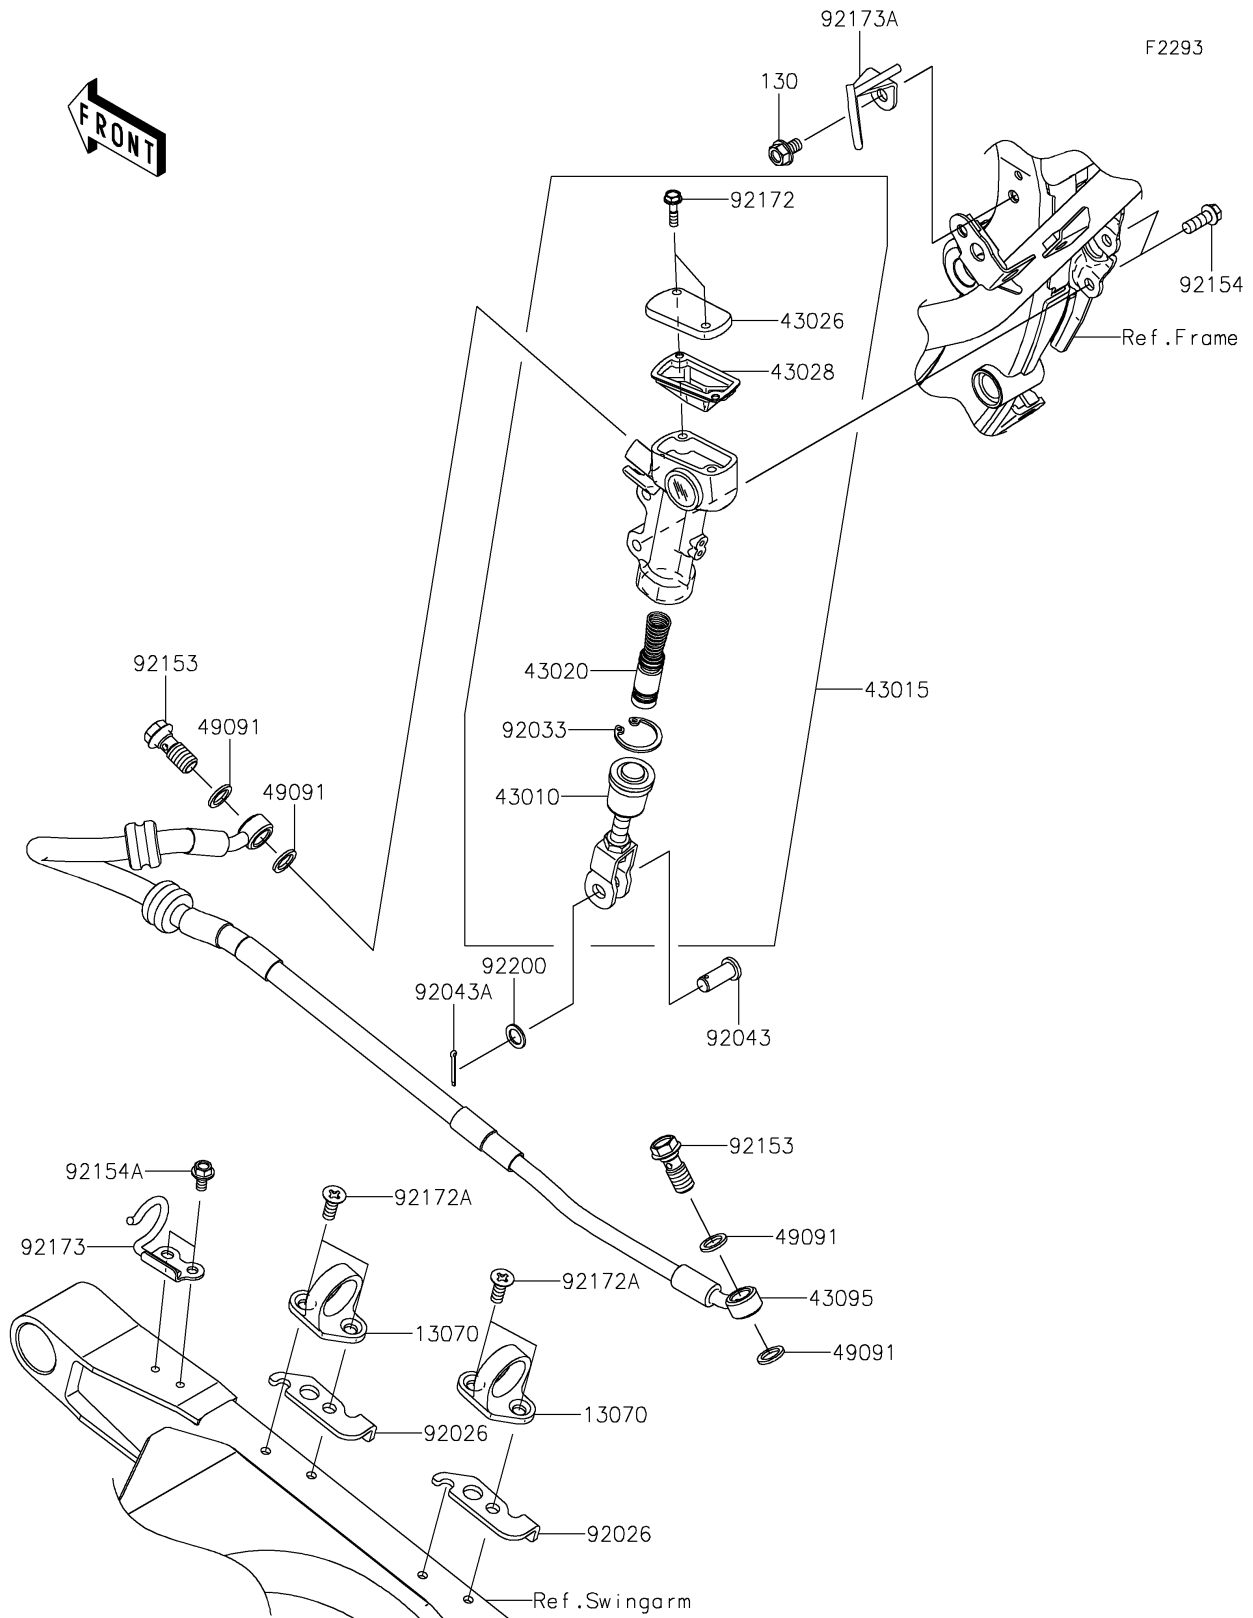

2025 KLX[®] 230R S

PARTS DIAGRAM

Rear Master Cylinder

2025 KLX[®] 230R S

PARTS LIST

Rear Master Cylinder

ITEM NAME	PART NUMBER	QUANTITY
GUIDE,HOSE (Ref # 13070)	13070-1144	2
ROD-ASSY-BRAKE (Ref # 43010)	43010-0025	1
CYLINDER-ASSY-MASTER,RR (Ref # 43015)	43015-0724	1
PISTON-COMP-BRAKE (Ref # 43020)	43020-1094	1
CAP-BRAKE (Ref # 43026)	43026-0023	1
DIAPHRAGM (Ref # 43028)	43028-1092	1
HOSE-BRAKE,RR CALIPER-RR M/C (Ref # 43095)	43095-2079	1
WASHER-SEAL,10.1X14.5X1.5 (Ref # 49091)	49091-0001	4
SPACER (Ref # 92026)	92026-0879	2
RING-SNAP,20.9X24.6X1.2 (Ref # 92033)	92033-0079	1
PIN (Ref # 92043)	92043-0004	1
PIN,COTTER,2.0X15 (Ref # 92043A)	92043-0766	1
BOLT,OIL,L=23 (Ref # 92153)	92153-0029	2
BOLT,FLANGED,6X16 (Ref # 92154)	92154-0460	2
BOLT,FLANGED,5X10 (Ref # 92154A)	92154-7278	2
SCREW (Ref # 92172)	92172-1064	2
SCREW,6X16 (Ref # 92172A)	92172-1198	4
CLAMP,BRAKE HOSE,SWING ARM (Ref # 92173)	92173-1976	1
CLAMP,BRAKE HOSE,SWING ARM (Ref # 92173A)	92173-1978	1
WASHER,8.5X13X1 (Ref # 92200)	92200-1980	1
BOLT-FLANGED,6X10 (Ref # 130)	130BA0610	1