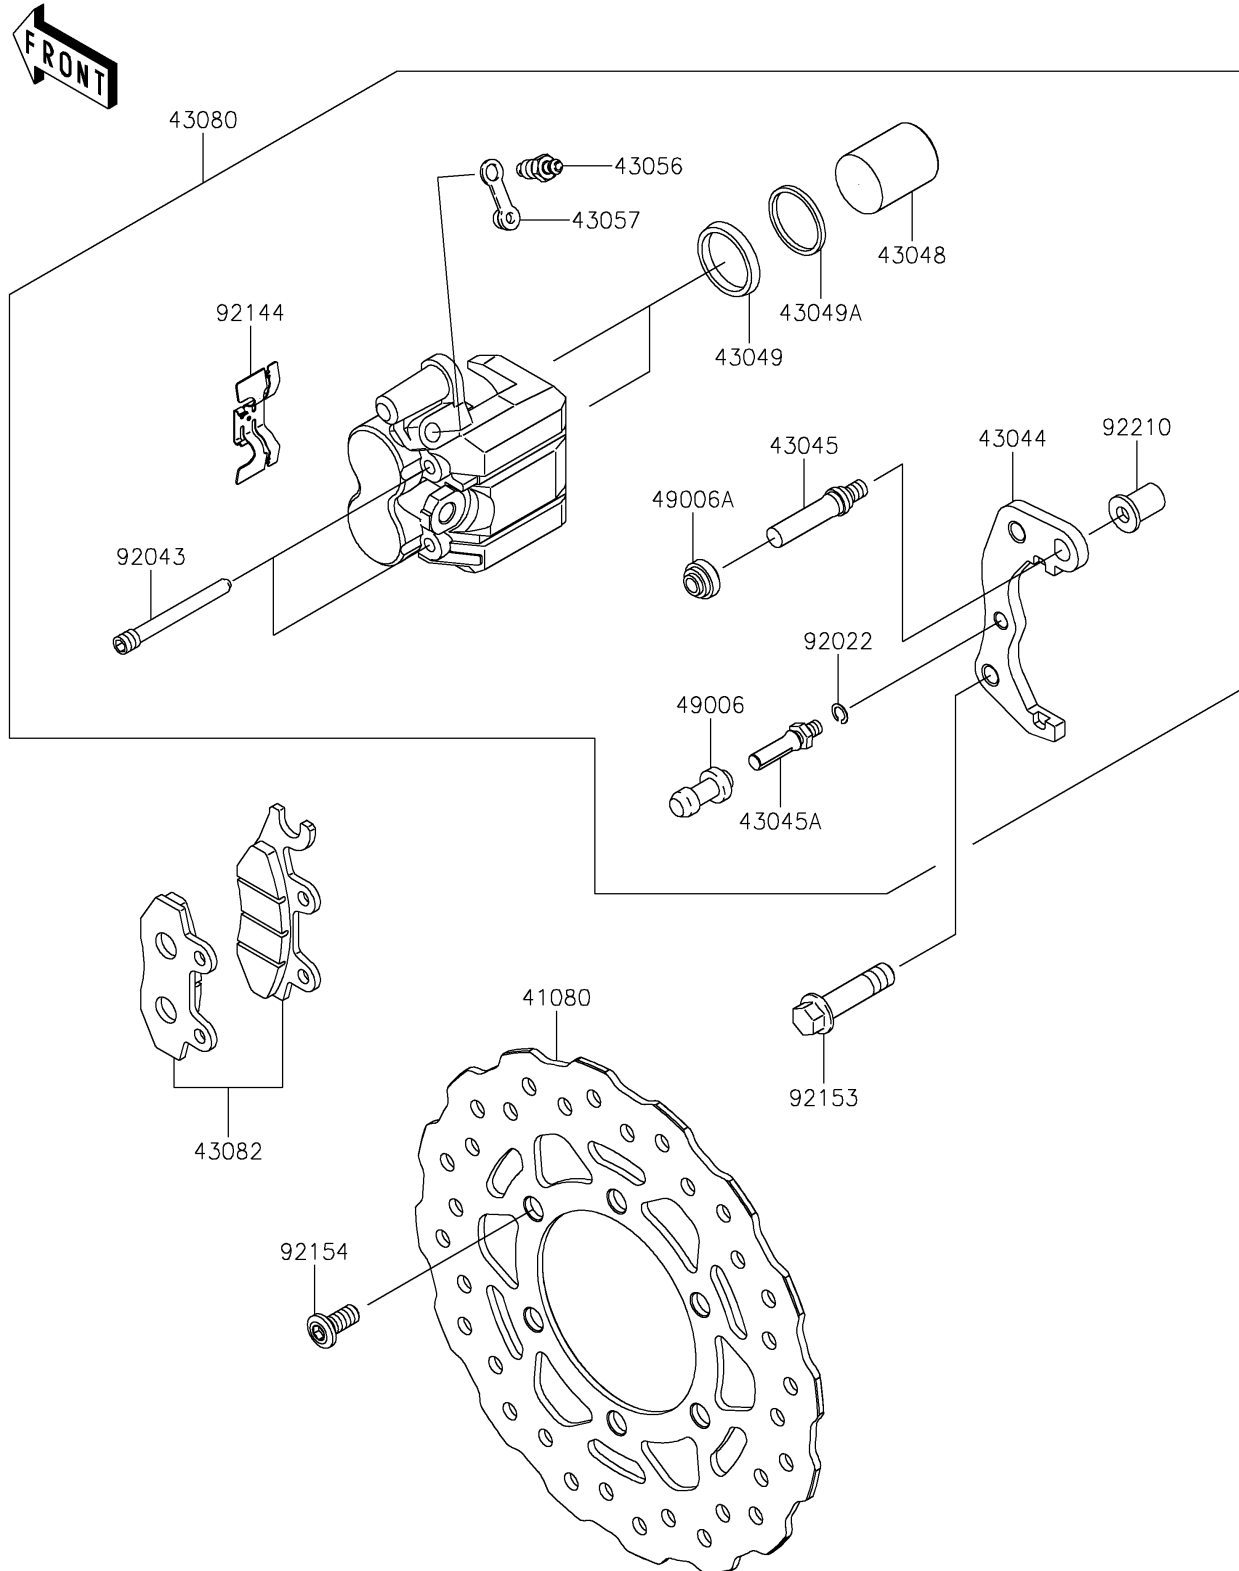

2026 KLX[®] 230R S

PARTS DIAGRAM

Front Brake

F2292

2026 KLX[®] 230R S

PARTS LIST

Front Brake

ITEM NAME

PART NUMBER

QUANTITY
