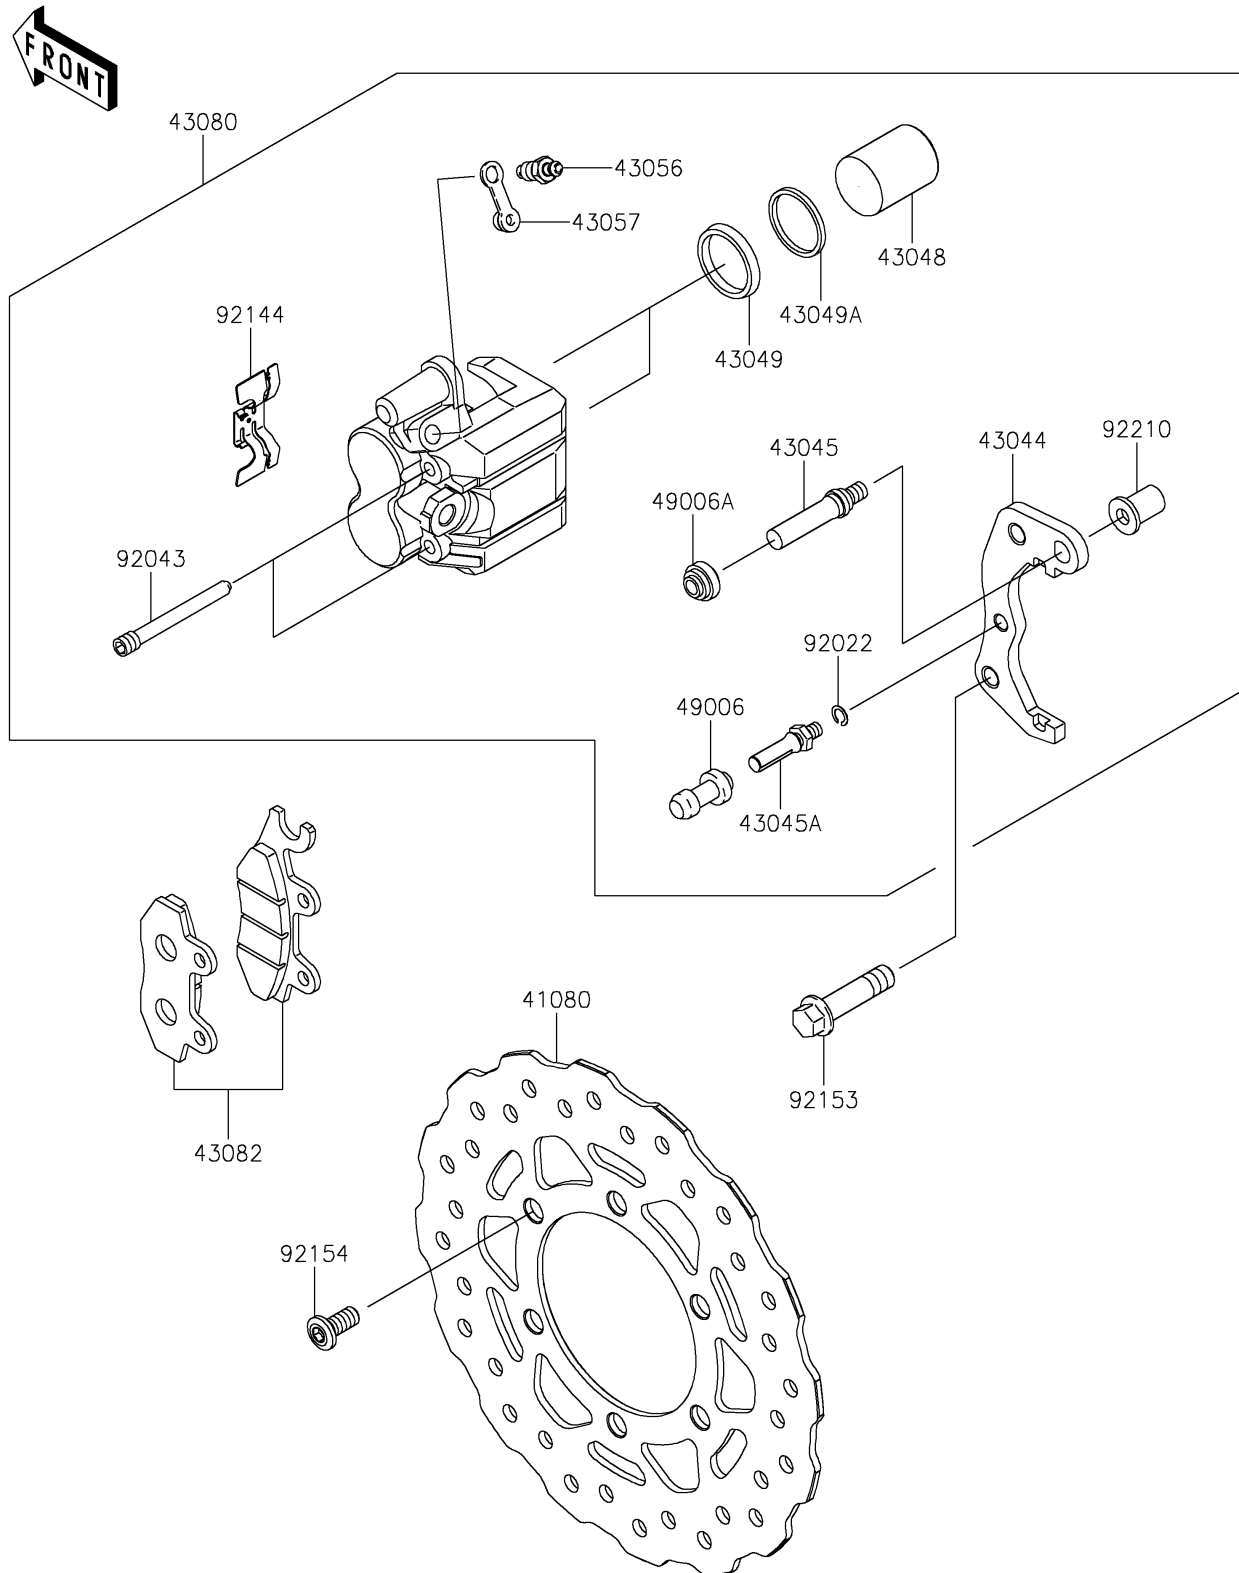

2025 KLX[®]230R S

PARTS DIAGRAM

Front Brake

F2292

2025 KLX[®] 230R S

PARTS LIST

Front Brake

Kawasaki

Let the Good Times Roll[®]

ITEM NAME

PART NUMBER

QUANTITY
