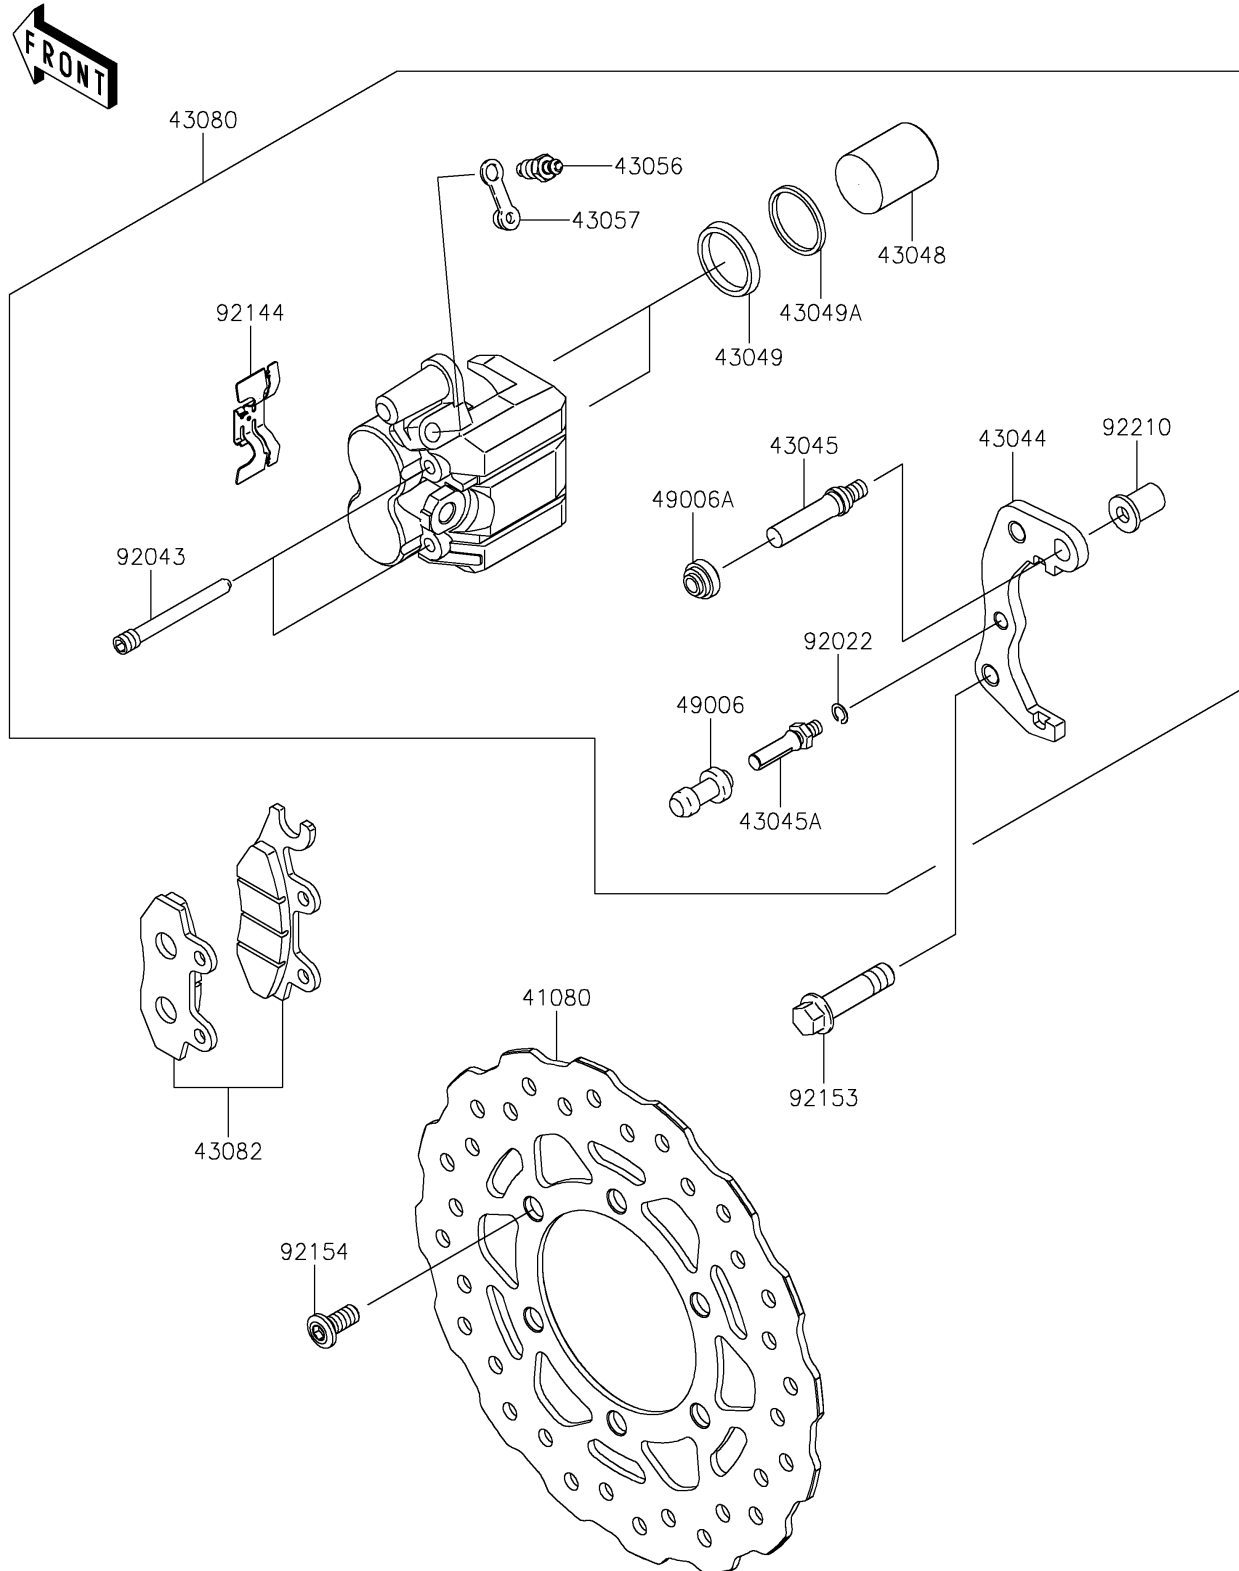

2025 KLX230R S

PARTS DIAGRAM

Front Brake

F2292