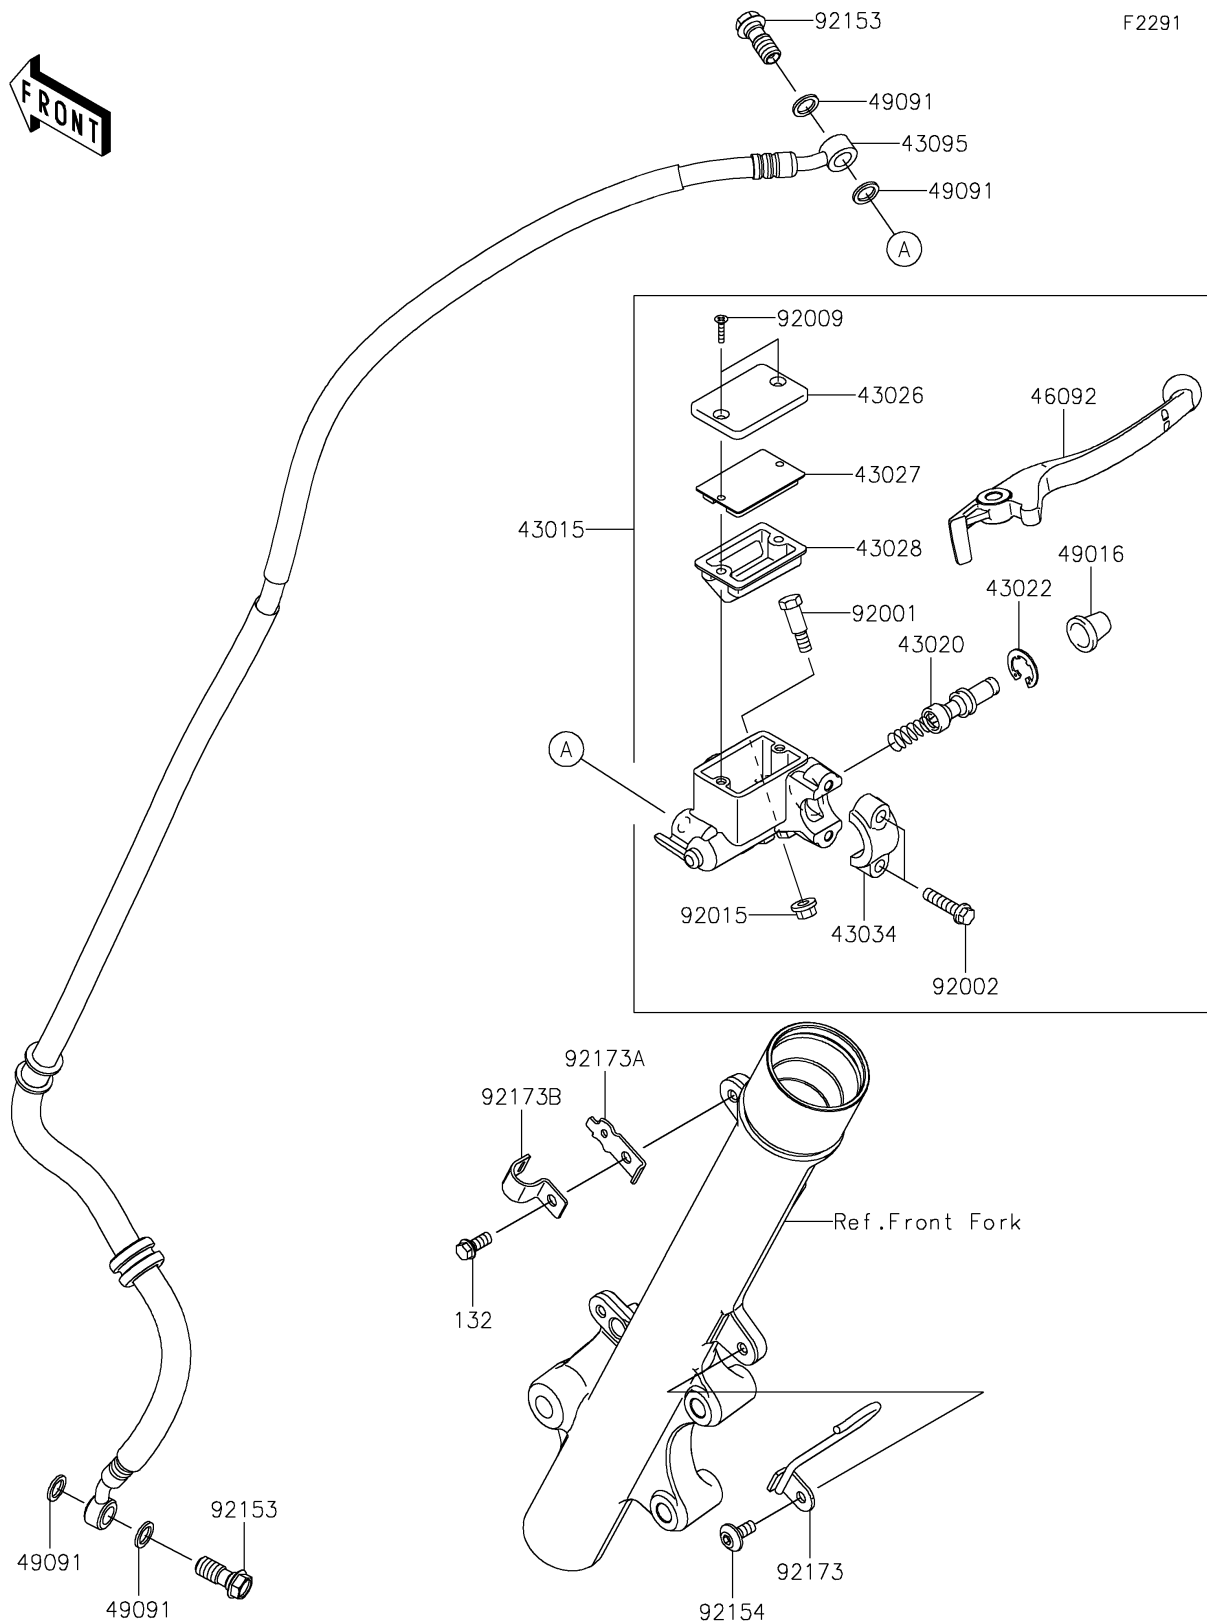

2026 KLX[®] 230R S

PARTS DIAGRAM

Front Master Cylinder

2026 KLX[®] 230R S

PARTS LIST

Front Master Cylinder

ITEM NAME

PART NUMBER

QUANTITY
