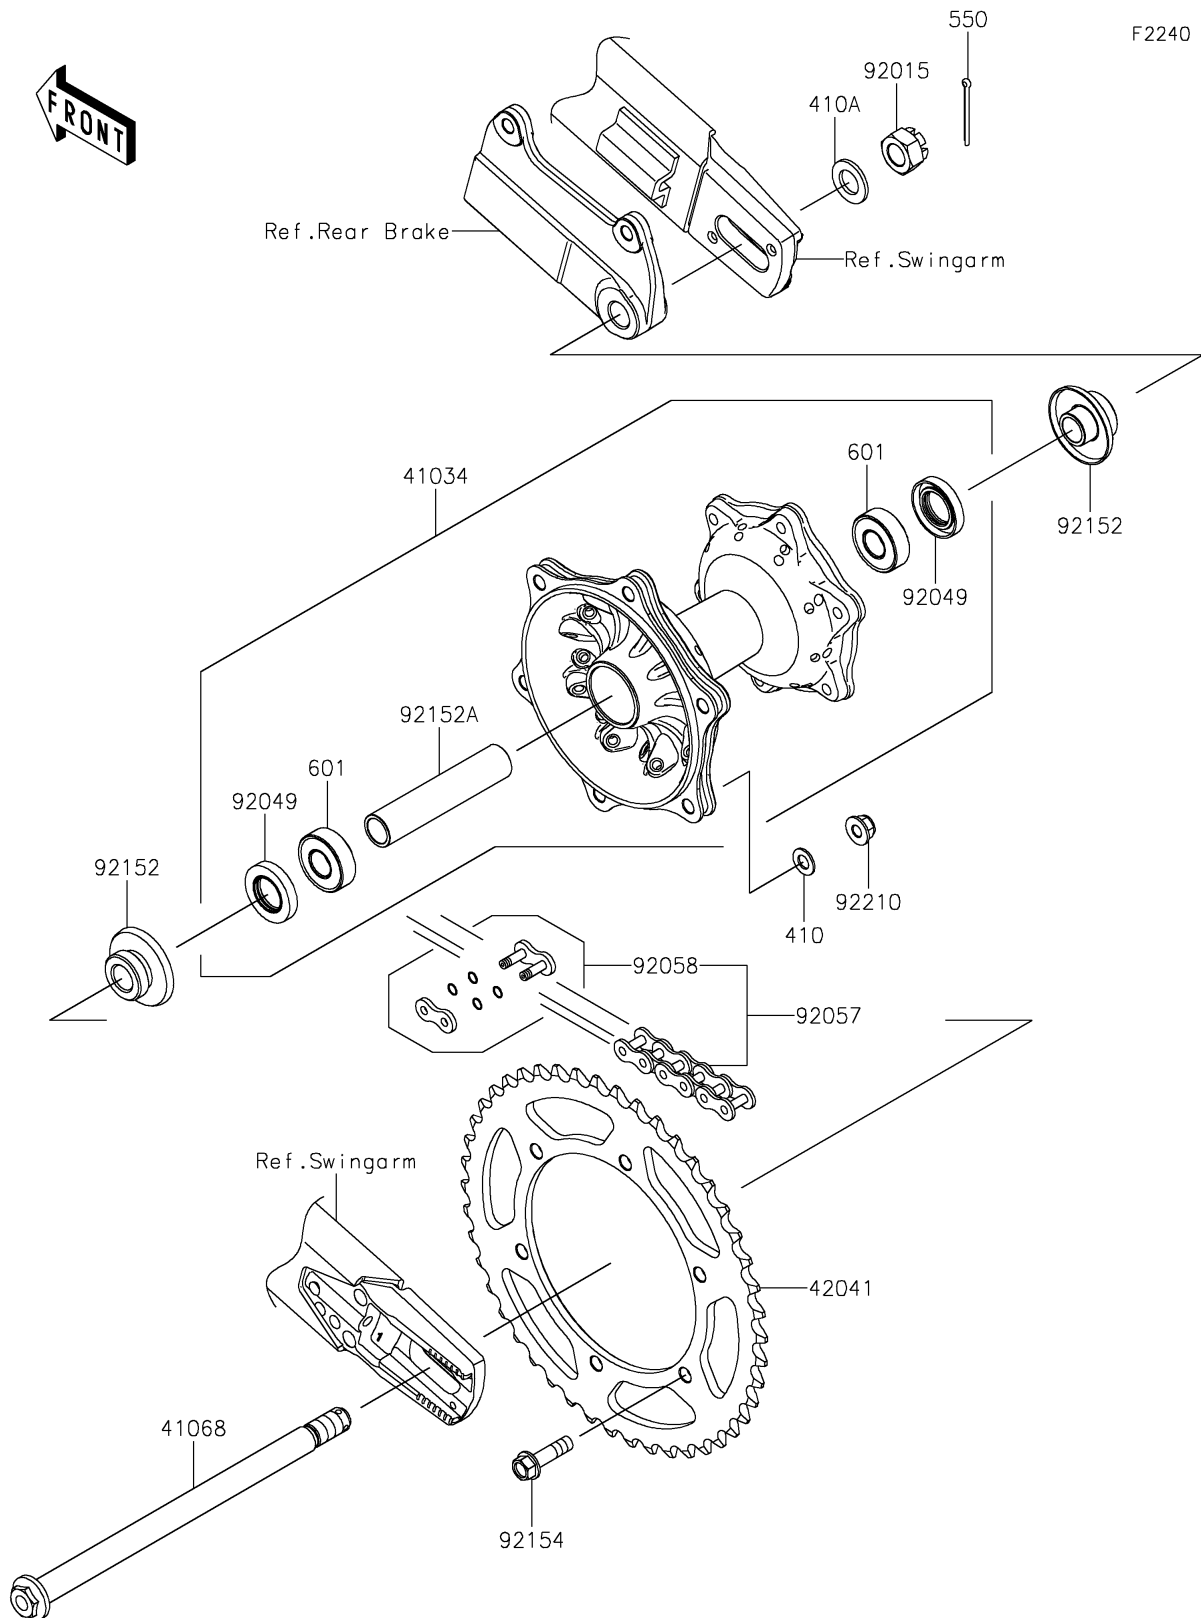

2026 KLX[®] 230R S

PARTS DIAGRAM

Rear Hub

2026 KLX[®] 230R S

PARTS LIST

Rear Hub

ITEM NAME

PART NUMBER

QUANTITY
