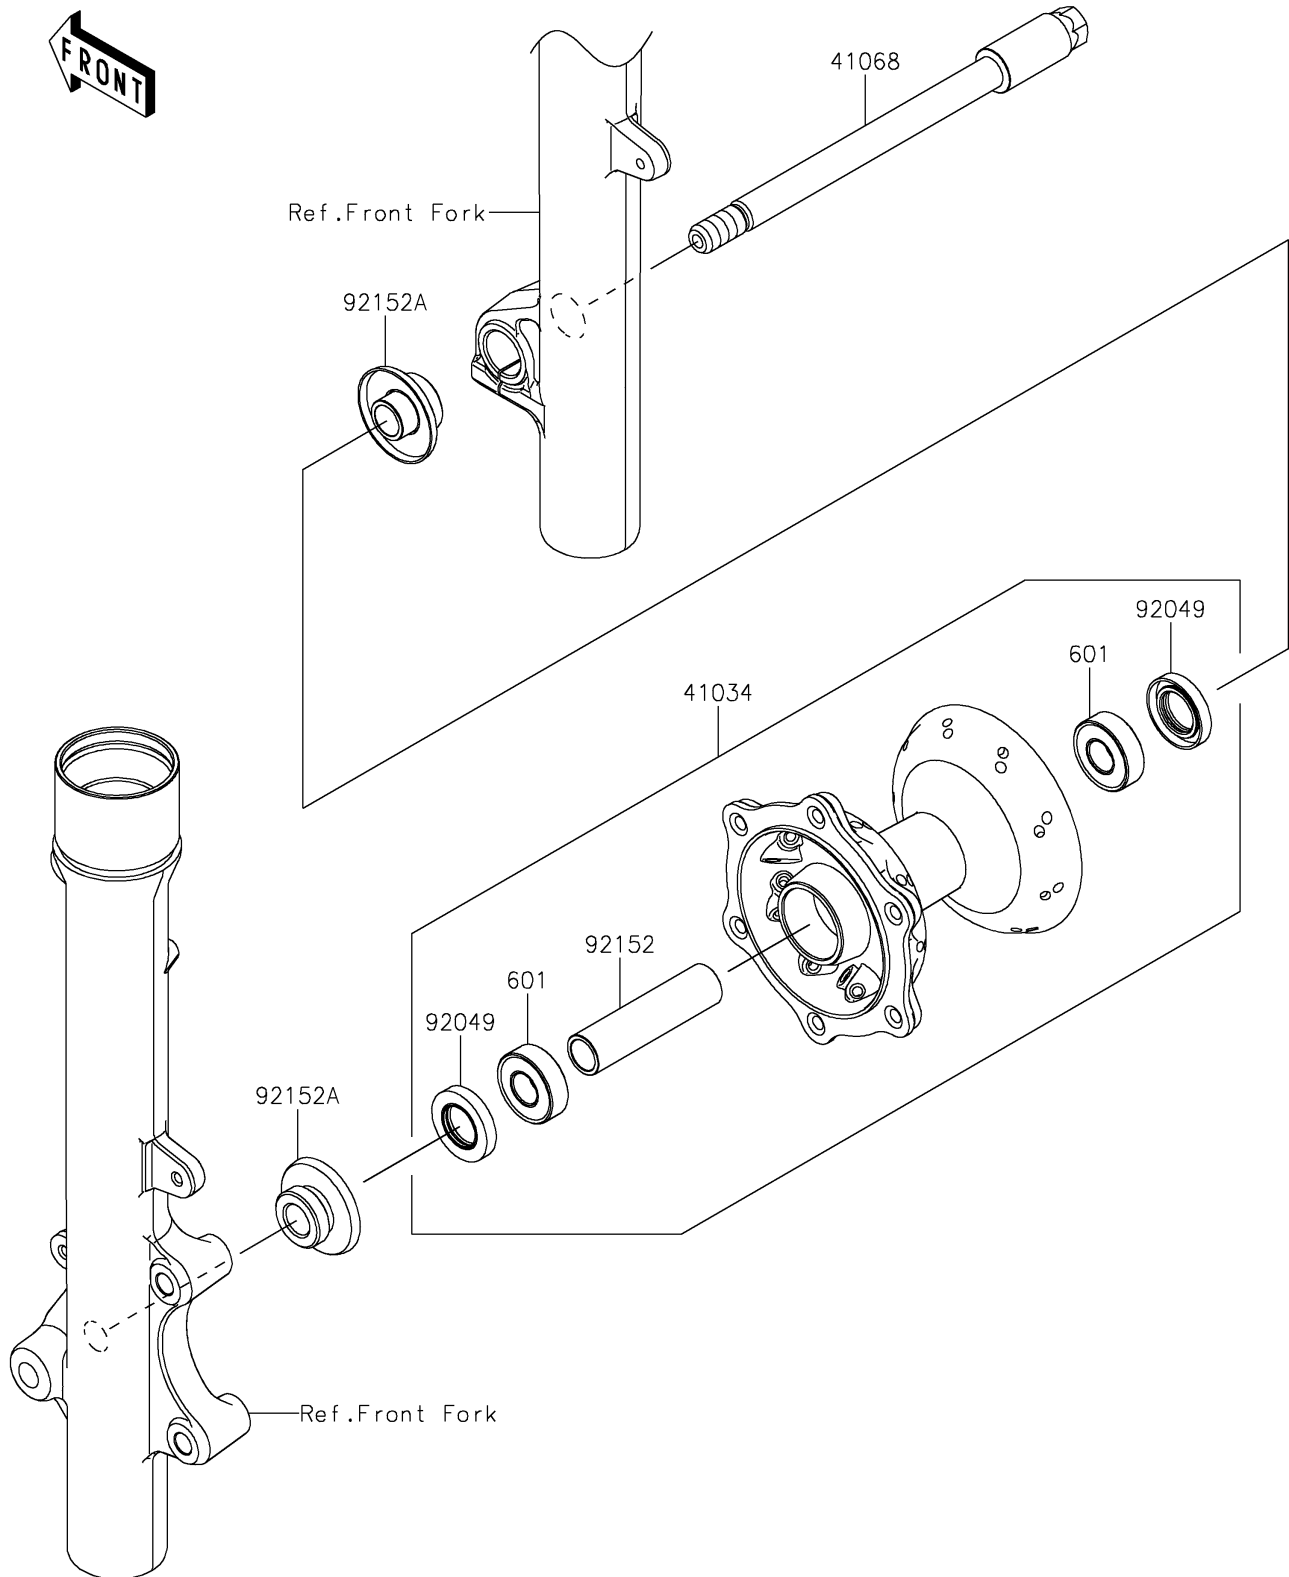

2025 KLX[®] 230R S

PARTS DIAGRAM

Front Hub

F2230

2025 KLX[®] 230R S

PARTS LIST

Front Hub

ITEM NAME

PART NUMBER

QUANTITY
