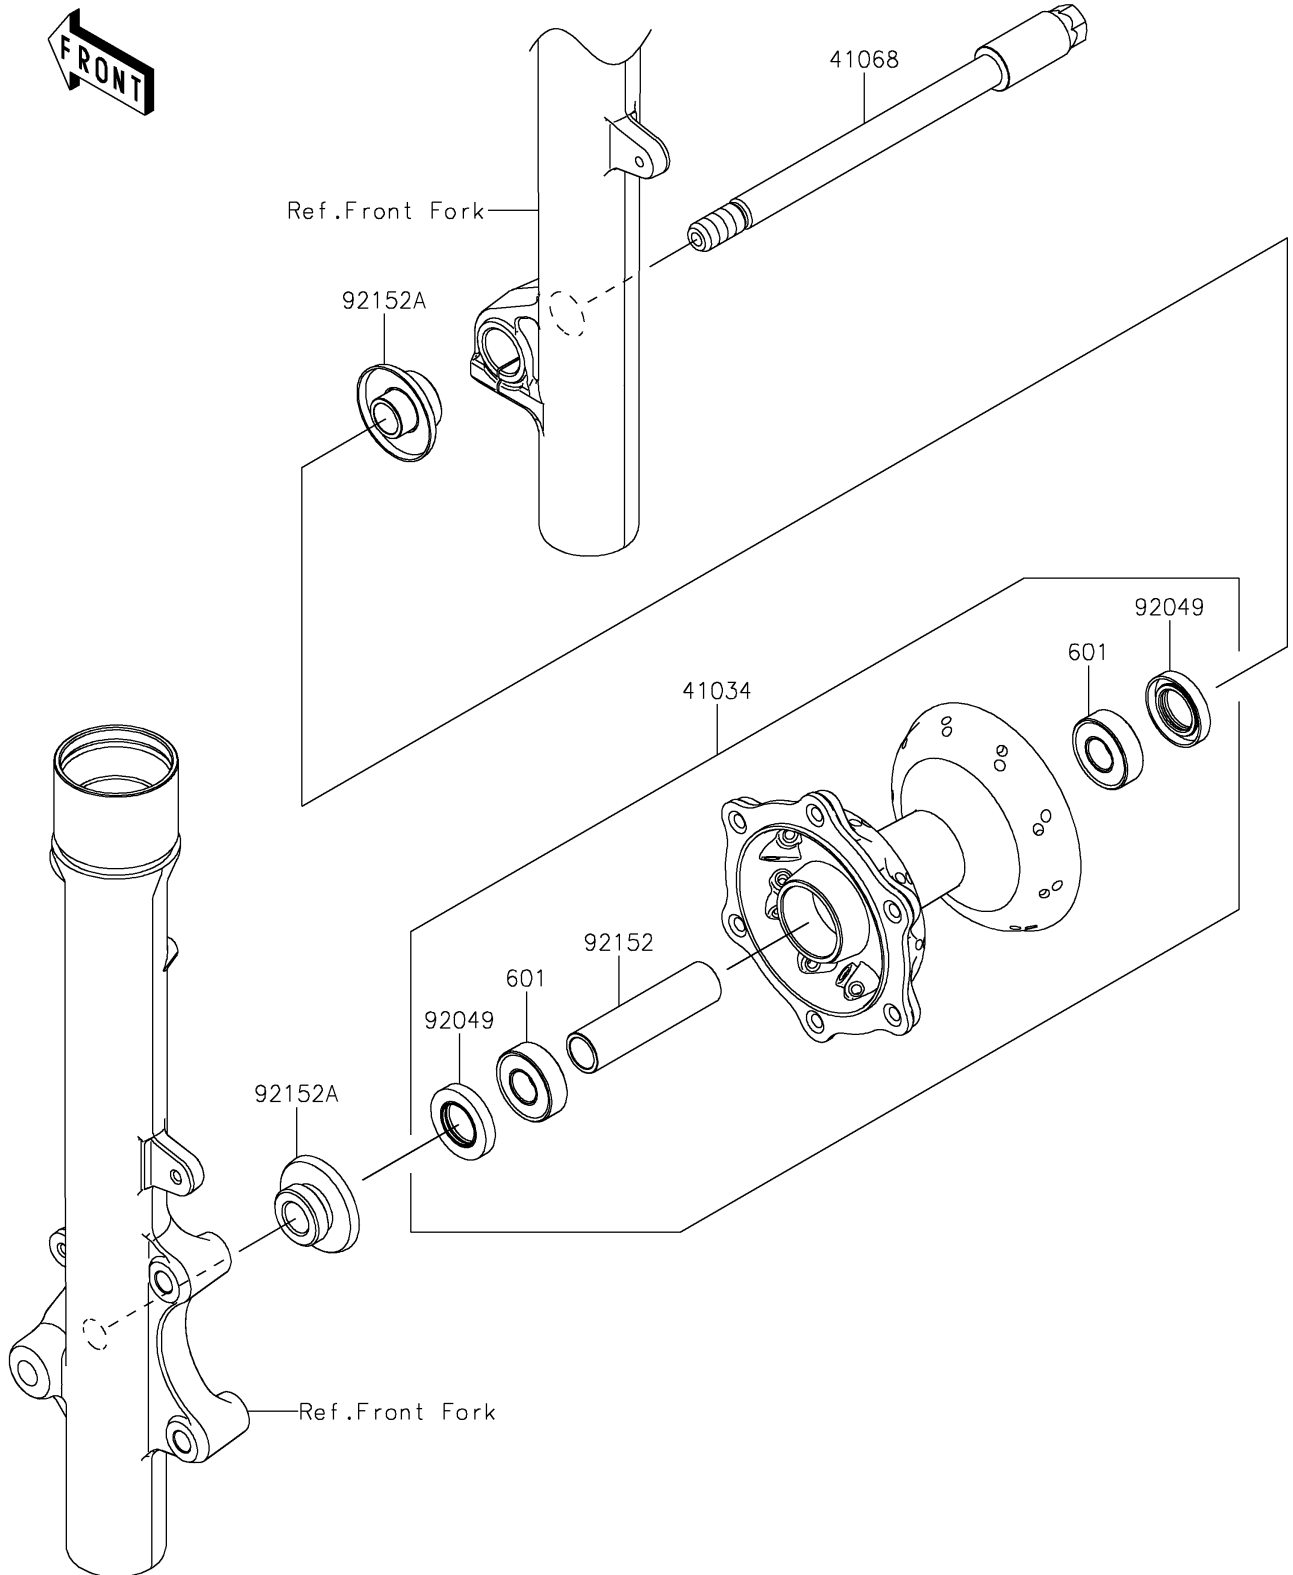

2026 KLX230R S

PARTS DIAGRAM

Front Hub

F2230

2026 KLX230R S

PARTS LIST

Front Hub

ITEM NAME	PART NUMBER	QUANTITY
DRUM-ASSY,FR (Ref # 41034)	41034-0600	1
AXLE,FR,15X188 (Ref # 41068)	41068-0646	1
SEAL-OIL (Ref # 92049)	92049-0114	2
COLLAR,15.2X20X79 (Ref # 92152)	92152-2543	1
COLLAR (Ref # 92152A)	92152-2544	2
BEARING-BALL (Ref # 601)	601B6202UU	2