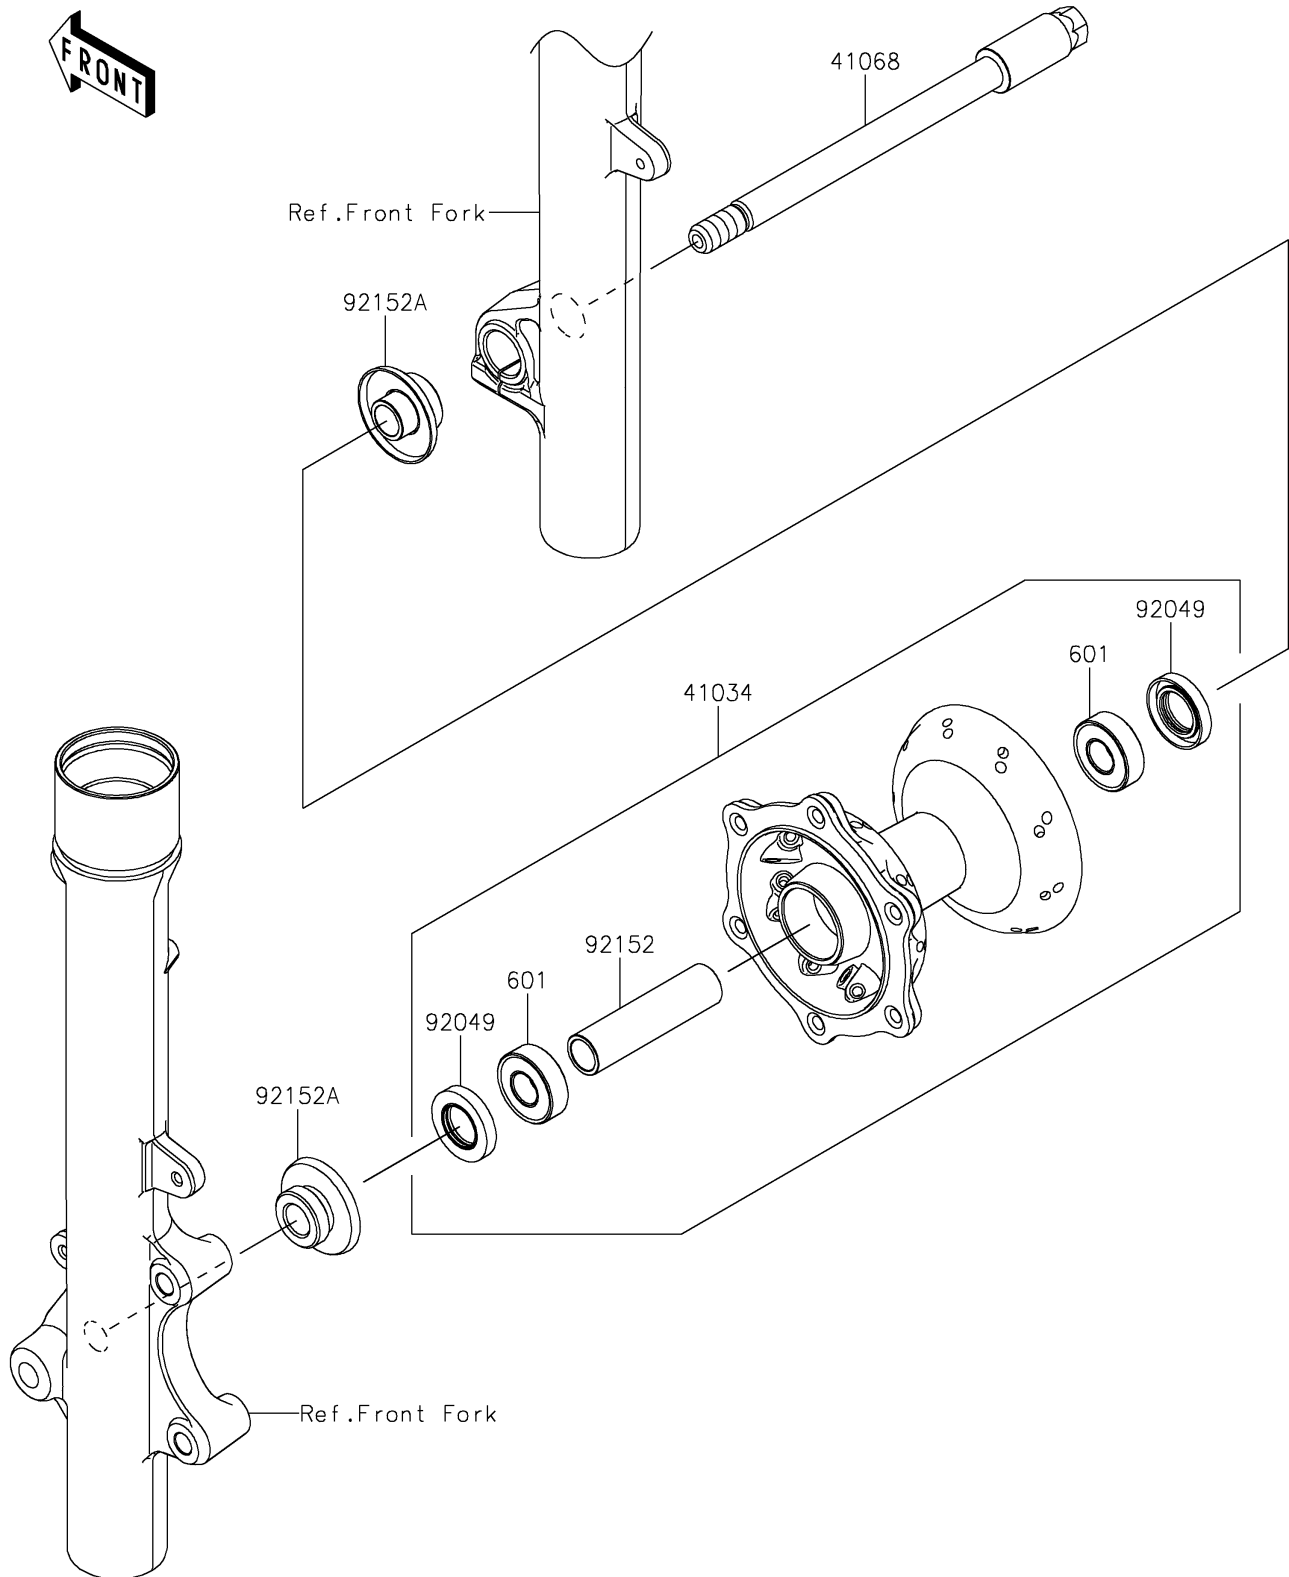

2026 KLX[®] 230R S

PARTS DIAGRAM

Front Hub

F2230

2026 KLX[®] 230R S

PARTS LIST

Front Hub

ITEM NAME	PART NUMBER	QUANTITY
DRUM-ASSY,FR (Ref # 41034)	41034-0600	1
AXLE,FR,15X188 (Ref # 41068)	41068-0646	1
SEAL-OIL (Ref # 92049)	92049-0114	2
COLLAR,15.2X20X79 (Ref # 92152)	92152-2543	1
COLLAR (Ref # 92152A)	92152-2544	2
BEARING-BALL (Ref # 601)	601B6202UU	2