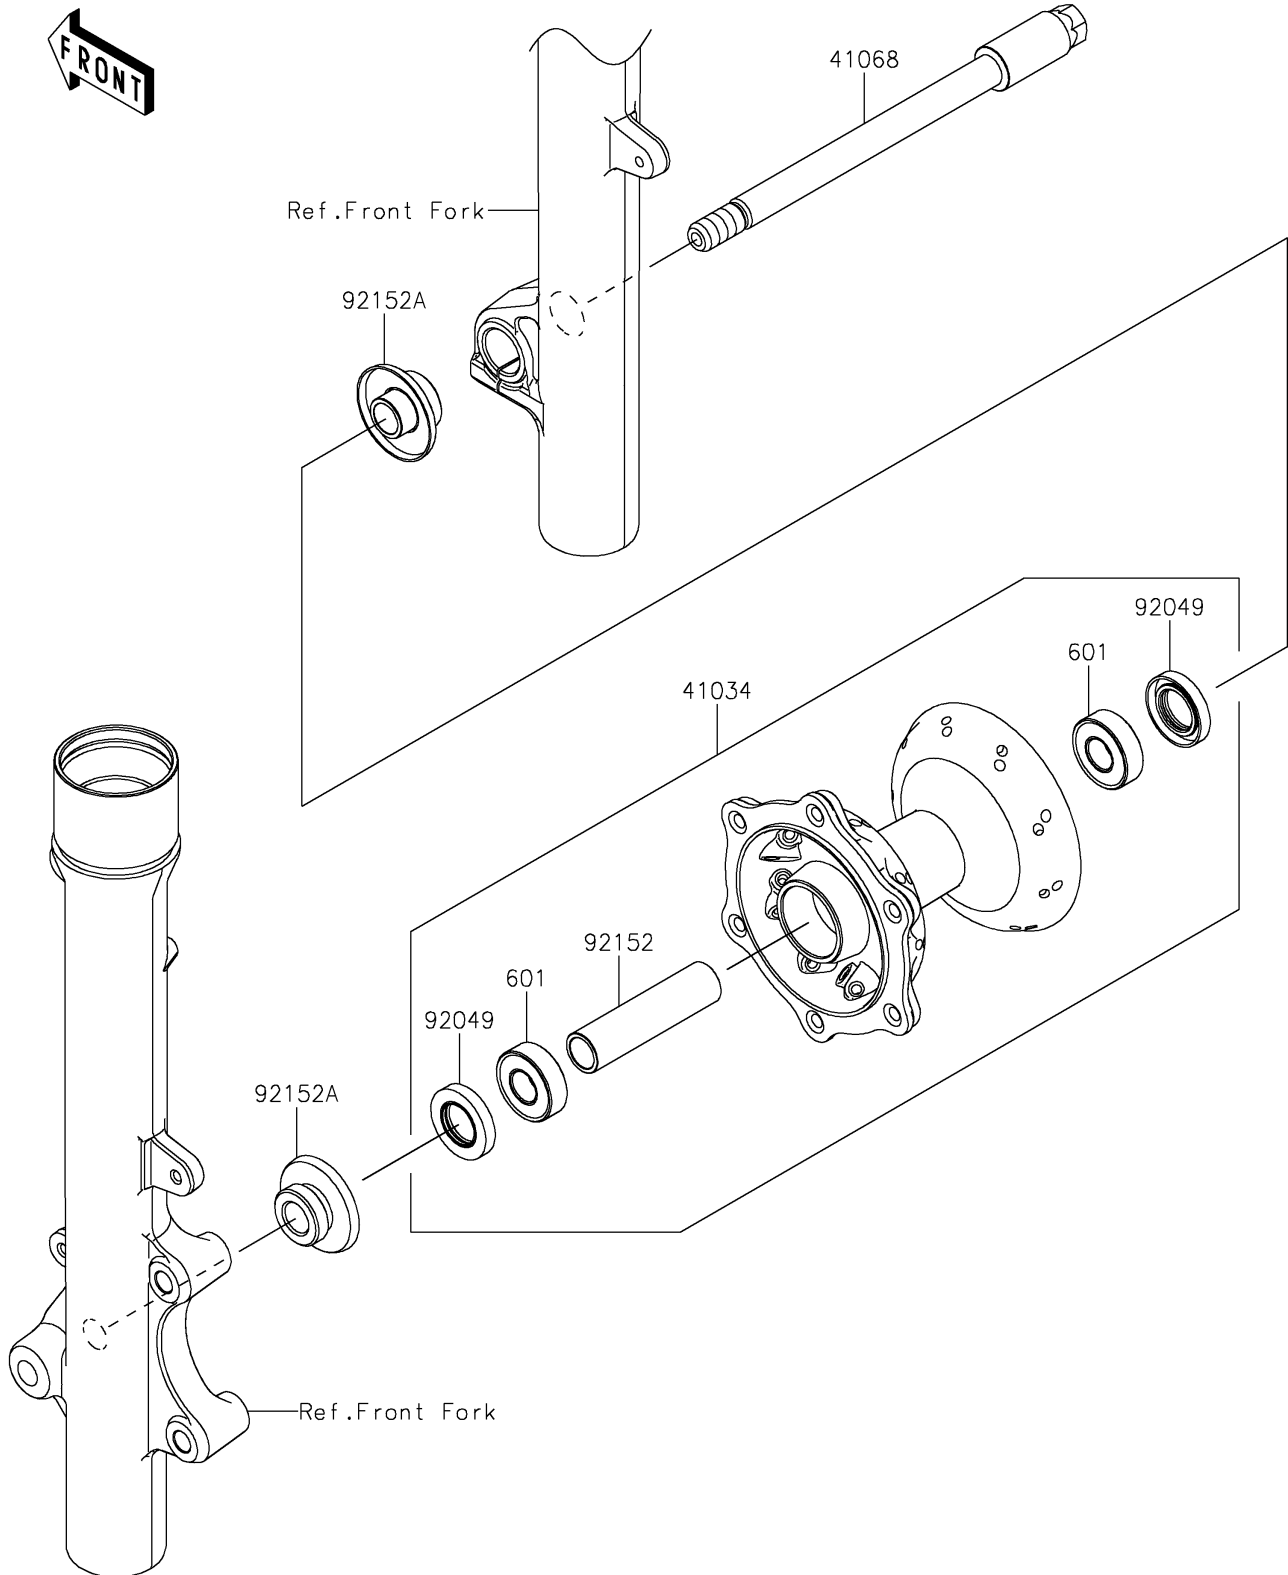

2025 KLX230R S

PARTS DIAGRAM

Front Hub

F2230

2025 KLX230R S

PARTS LIST

Front Hub

ITEM NAME	PART NUMBER	QUANTITY
DRUM-ASSY,FR (Ref # 41034)	41034-0600	1
AXLE,FR,15X188 (Ref # 41068)	41068-0646	1
SEAL-OIL (Ref # 92049)	92049-0114	2
COLLAR,15.2X20X79 (Ref # 92152)	92152-2543	1
COLLAR (Ref # 92152A)	92152-2544	2
BEARING-BALL (Ref # 601)	601B6202UU	2