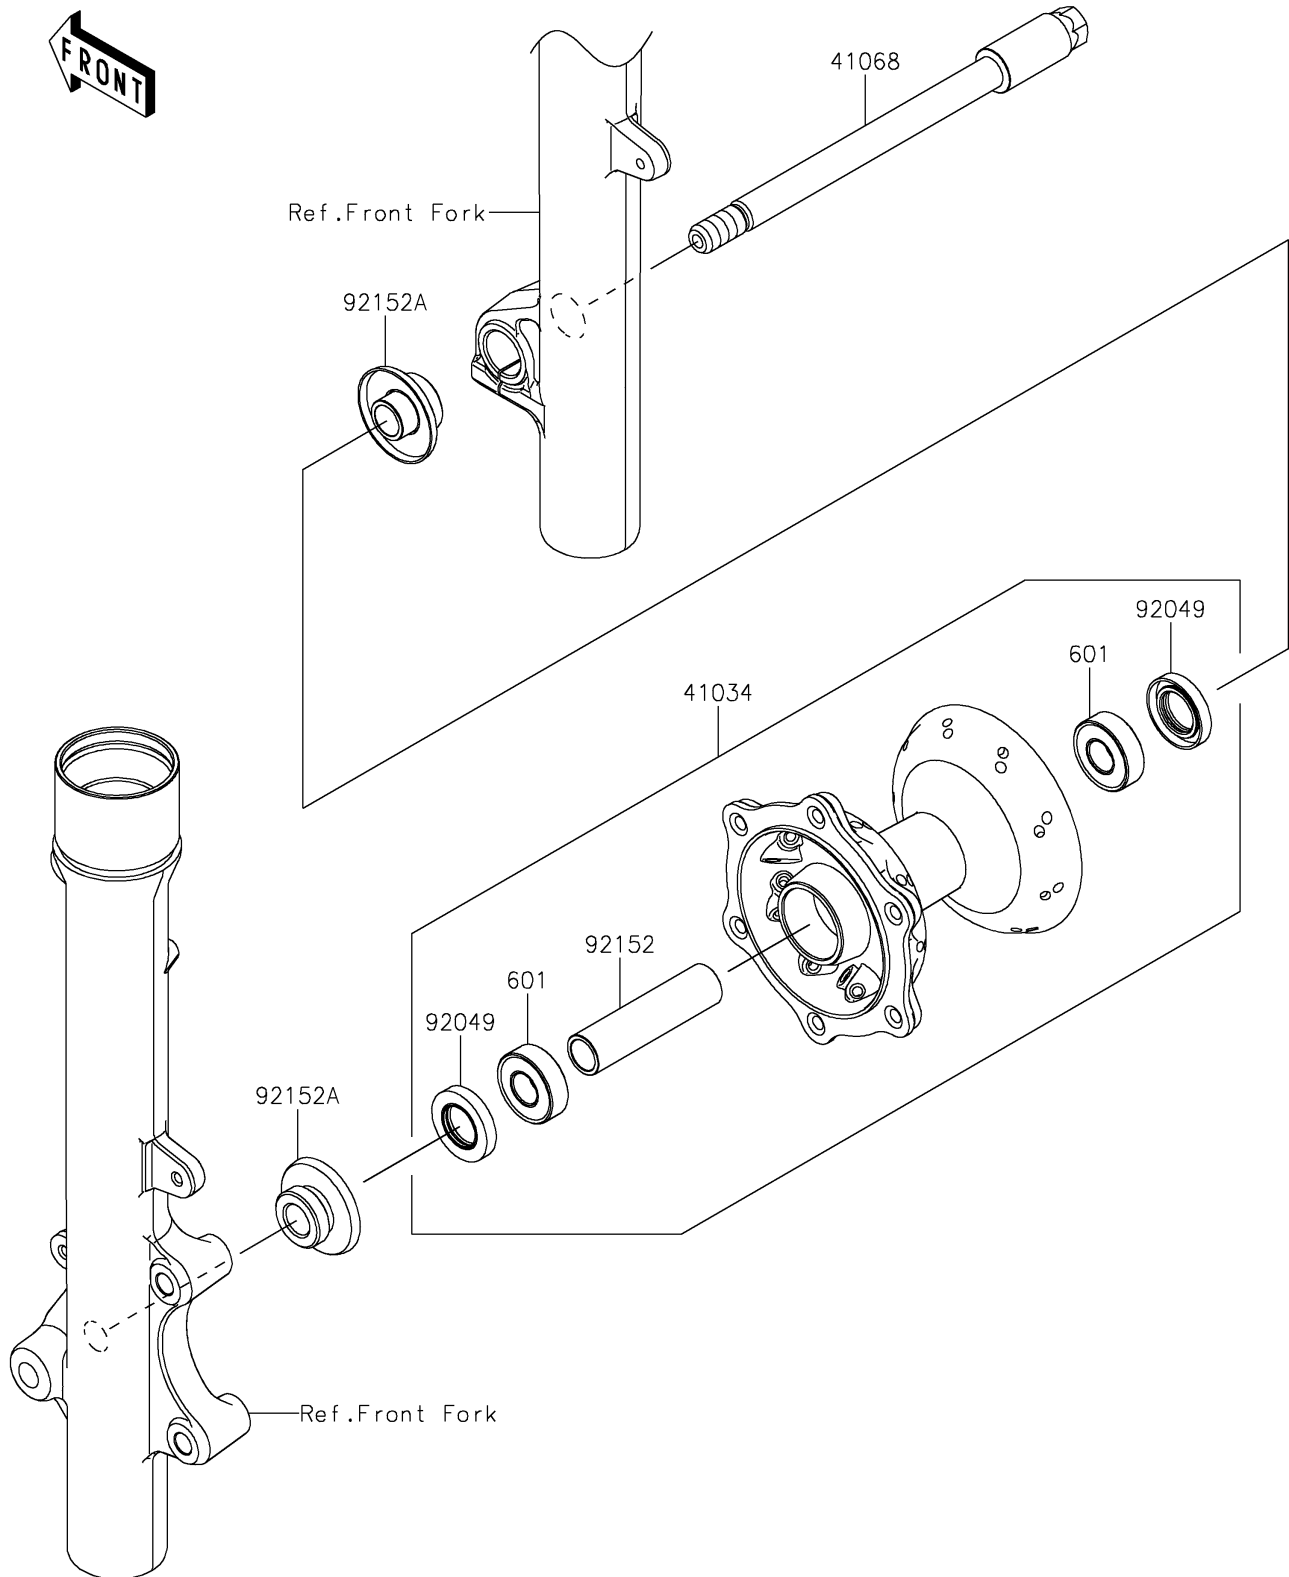

2025 KLX[®] 230R S

PARTS DIAGRAM

Front Hub

F2230

2025 KLX[®] 230R S

PARTS LIST

Front Hub

ITEM NAME	PART NUMBER	QUANTITY
DRUM-ASSY,FR (Ref # 41034)	41034-0600	1
AXLE,FR,15X188 (Ref # 41068)	41068-0646	1
SEAL-OIL (Ref # 92049)	92049-0114	2
COLLAR,15.2X20X79 (Ref # 92152)	92152-2543	1
COLLAR (Ref # 92152A)	92152-2544	2
BEARING-BALL (Ref # 601)	601B6202UU	2