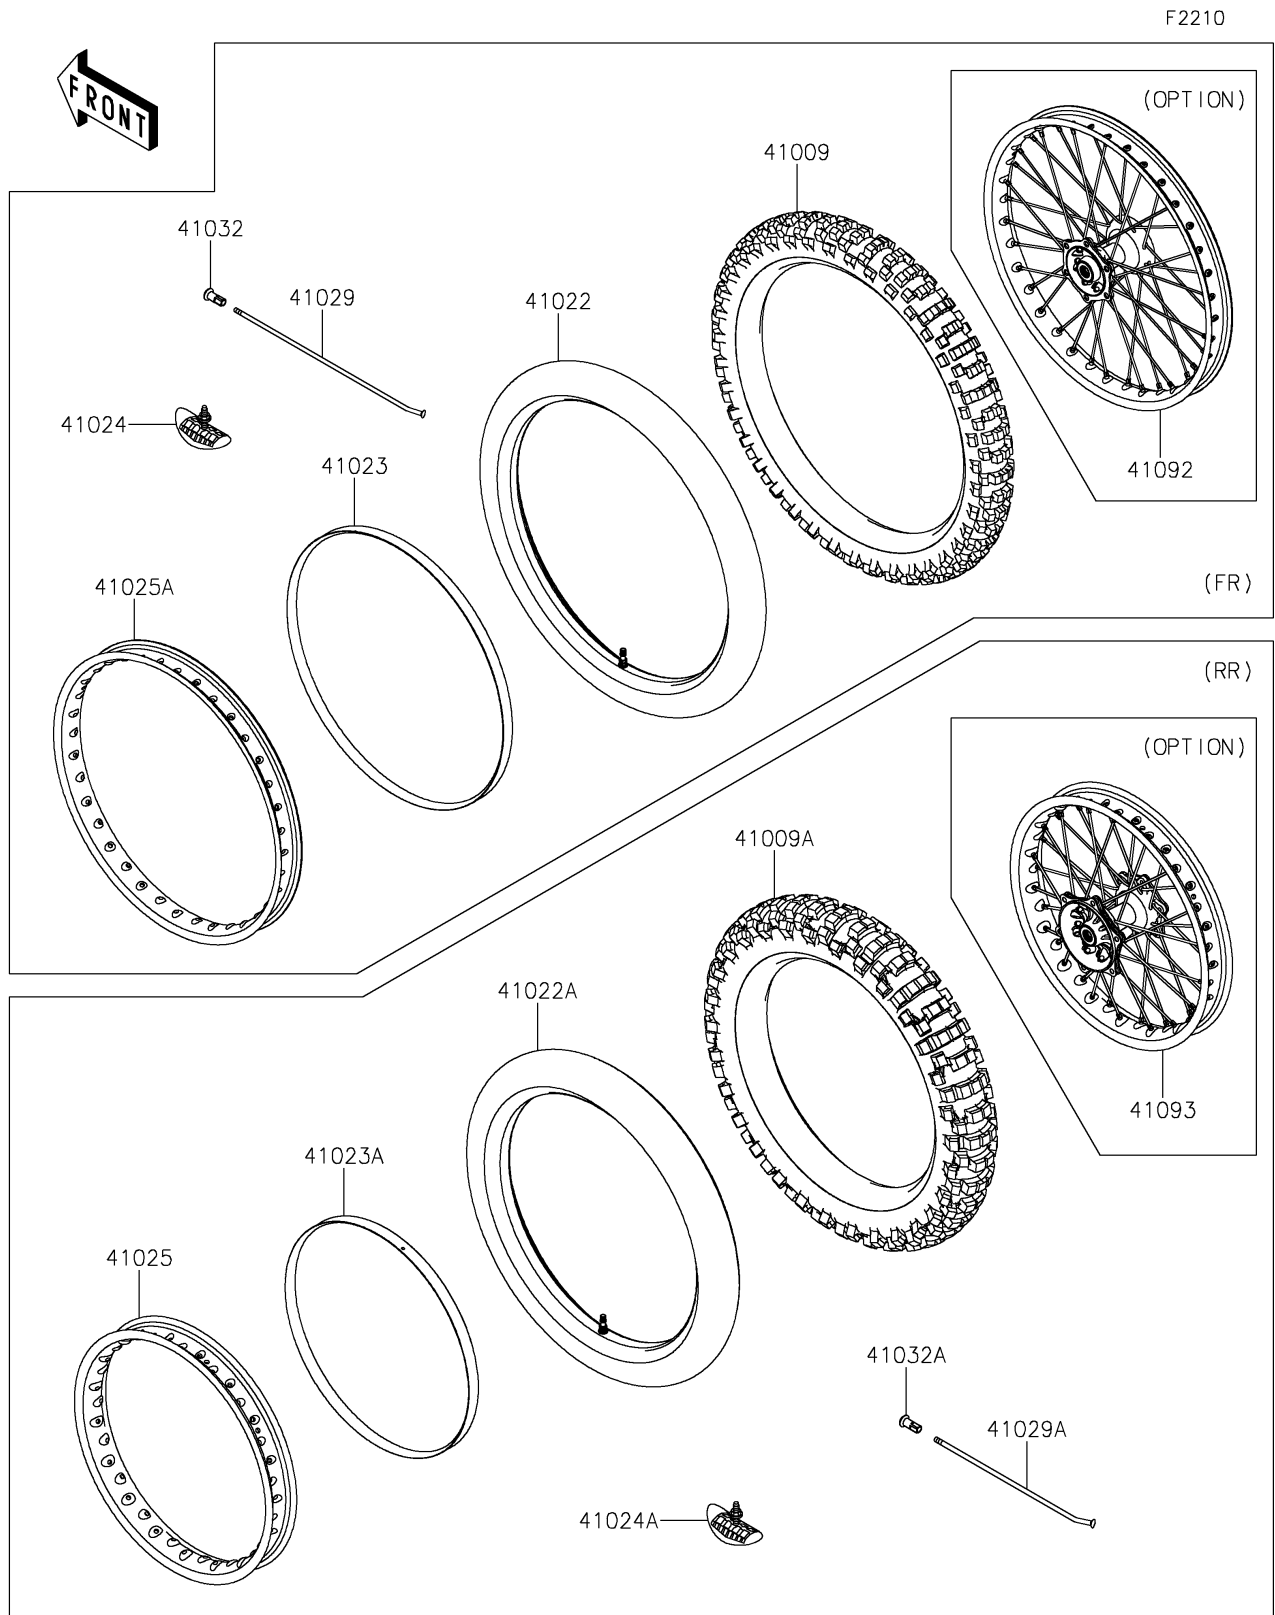

2026 KLX[®] 230R S

PARTS DIAGRAM

Wheels/Tires

2026 KLX[®] 230R S

PARTS LIST

Wheels/Tires

ITEM NAME

PART NUMBER

QUANTITY
