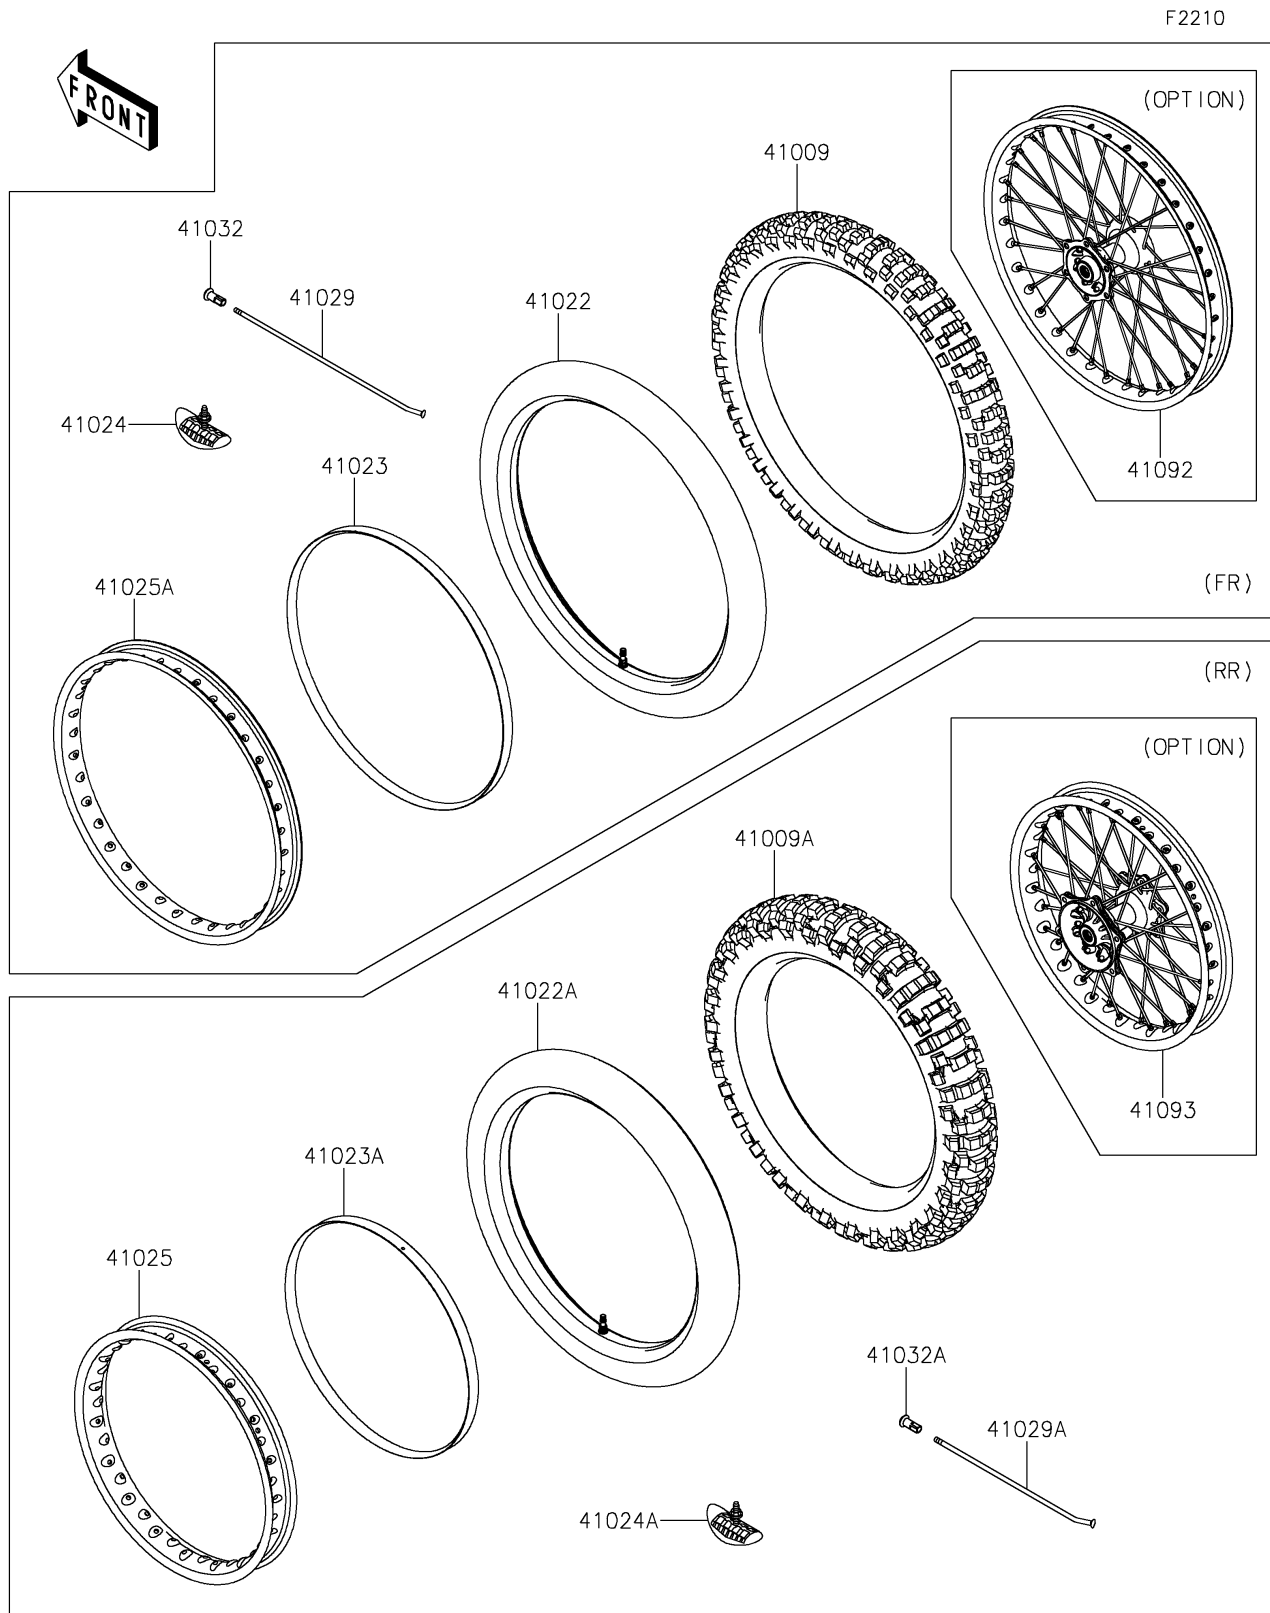

2025 KLX[®] 230R S

PARTS DIAGRAM

Wheels/Tires

2025 KLX[®] 230R S

PARTS LIST

Wheels/Tires

Kawasaki

Let the Good Times Roll[®]

ITEM NAME

PART NUMBER

QUANTITY
