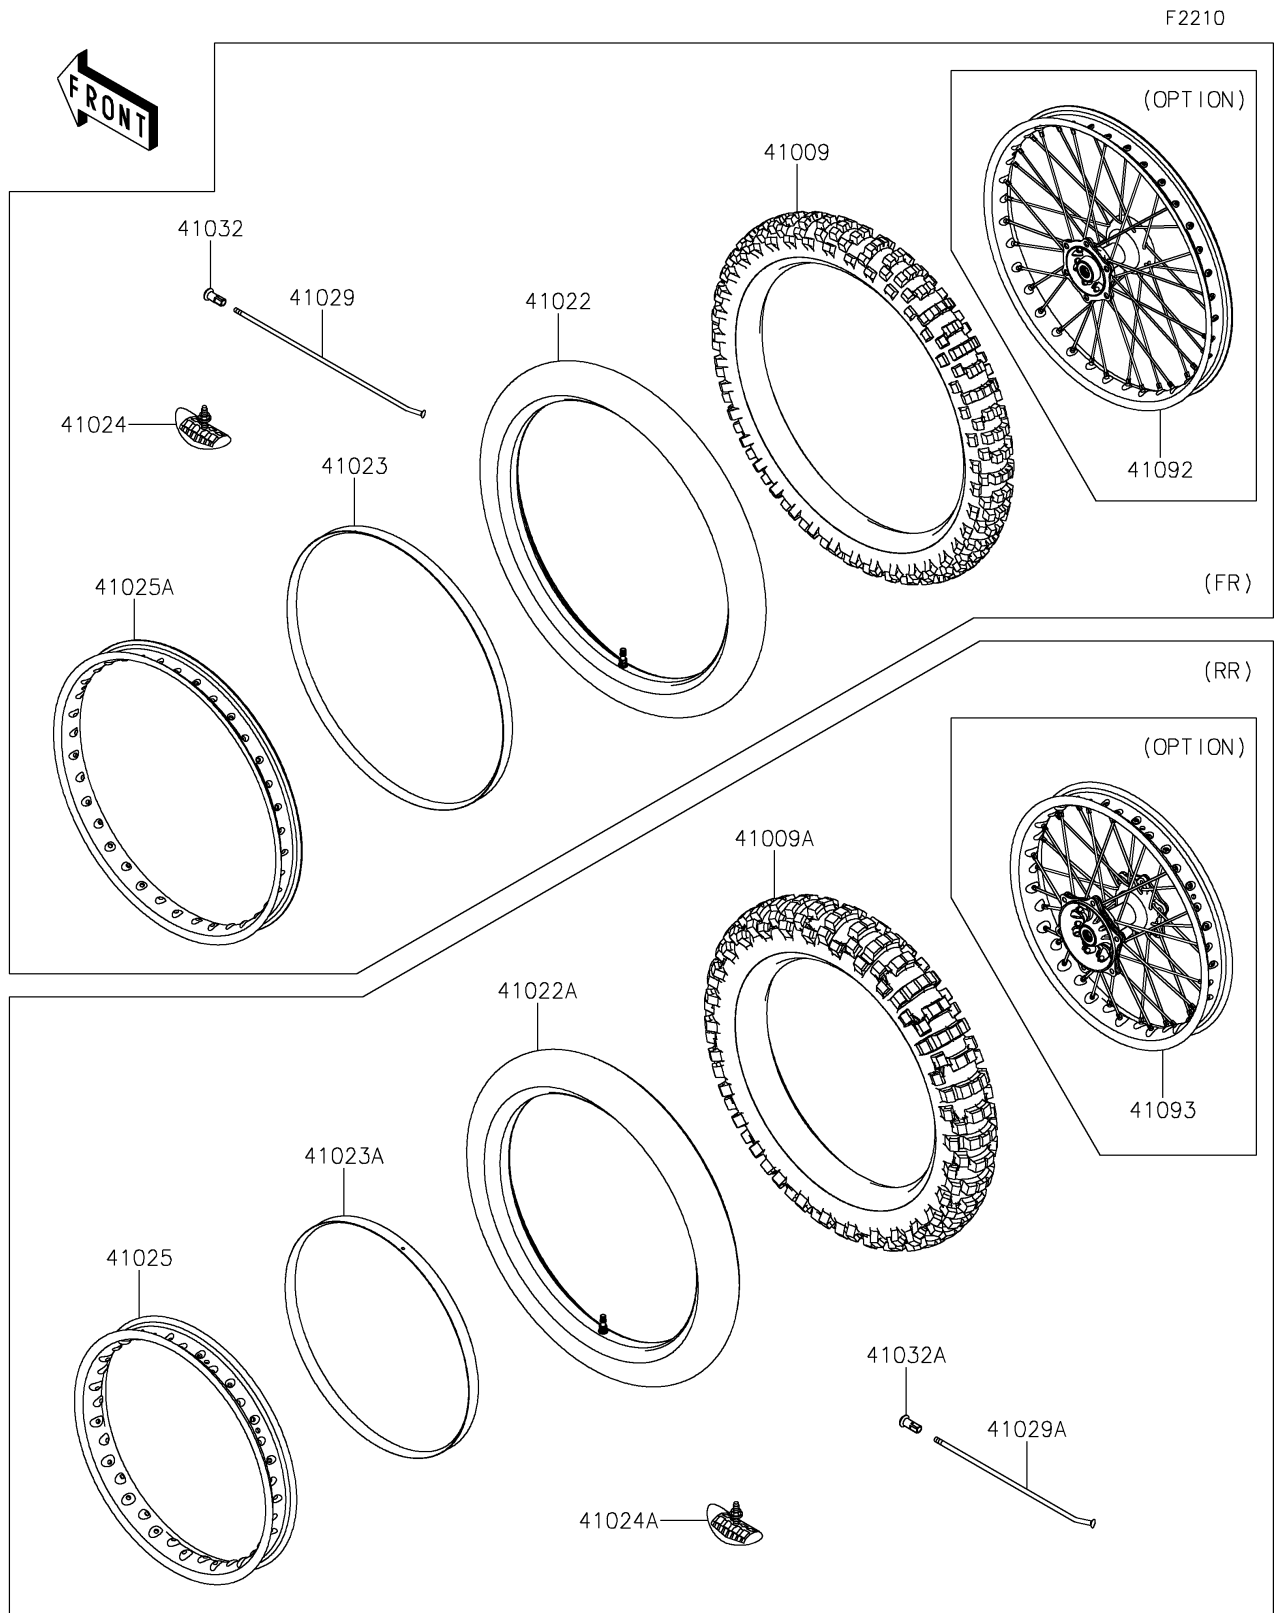

2026 KLX230R S

PARTS DIAGRAM

Wheels/Tires

2026 KLX230R S

PARTS LIST

Wheels/Tires

ITEM NAME	PART NUMBER	QUANTITY
TIRE,FR,80/100-21 51M,D952F (Ref # 41009)	41009-0813	1
TIRE,RR,100/100-18 59M,D952 (Ref # 41009A)	41009-0814	1
TUBE-TIRE (Ref # 41022)	41022-0110	1
TUBE-TIRE (Ref # 41022A)	41022-0111	1
BAND-RIM,2.75-21 (Ref # 41023)	41023-0028	1
BAND-RIM,4.10-18 (Ref # 41023A)	41023-0029	1
STOPPER-RIM,1.60-M(DUNLOP) (Ref # 41024)	41024-010	1
STOPPER-RIM,1.85-M(DUNLOP) (Ref # 41024A)	41024-011	1
RIM,RR,18X1.85,BLACK (Ref # 41025)	41025-0399-WC	2
RIM,FR,21X1.60,BLACK (Ref # 41025A)	41025-0400-WC	1
SPOKE-INNER,225.5MMX162D (Ref # 41029)	41029-0105	36
SPOKE-INNER,186.5MMX162D (Ref # 41029A)	41029-0106	36
NIPPLE-SPOKE (Ref # 41032)	41032-0010	36
NIPPLE-SPOKE (Ref # 41032A)	41032-0013	36
WHEEL-SUB ASSY,FR,BLACK (Ref # 41092)	41092-0041-WC	1
WHEEL-SUB ASSY,RR,BLACK (Ref # 41093)	41093-0025-WC	1