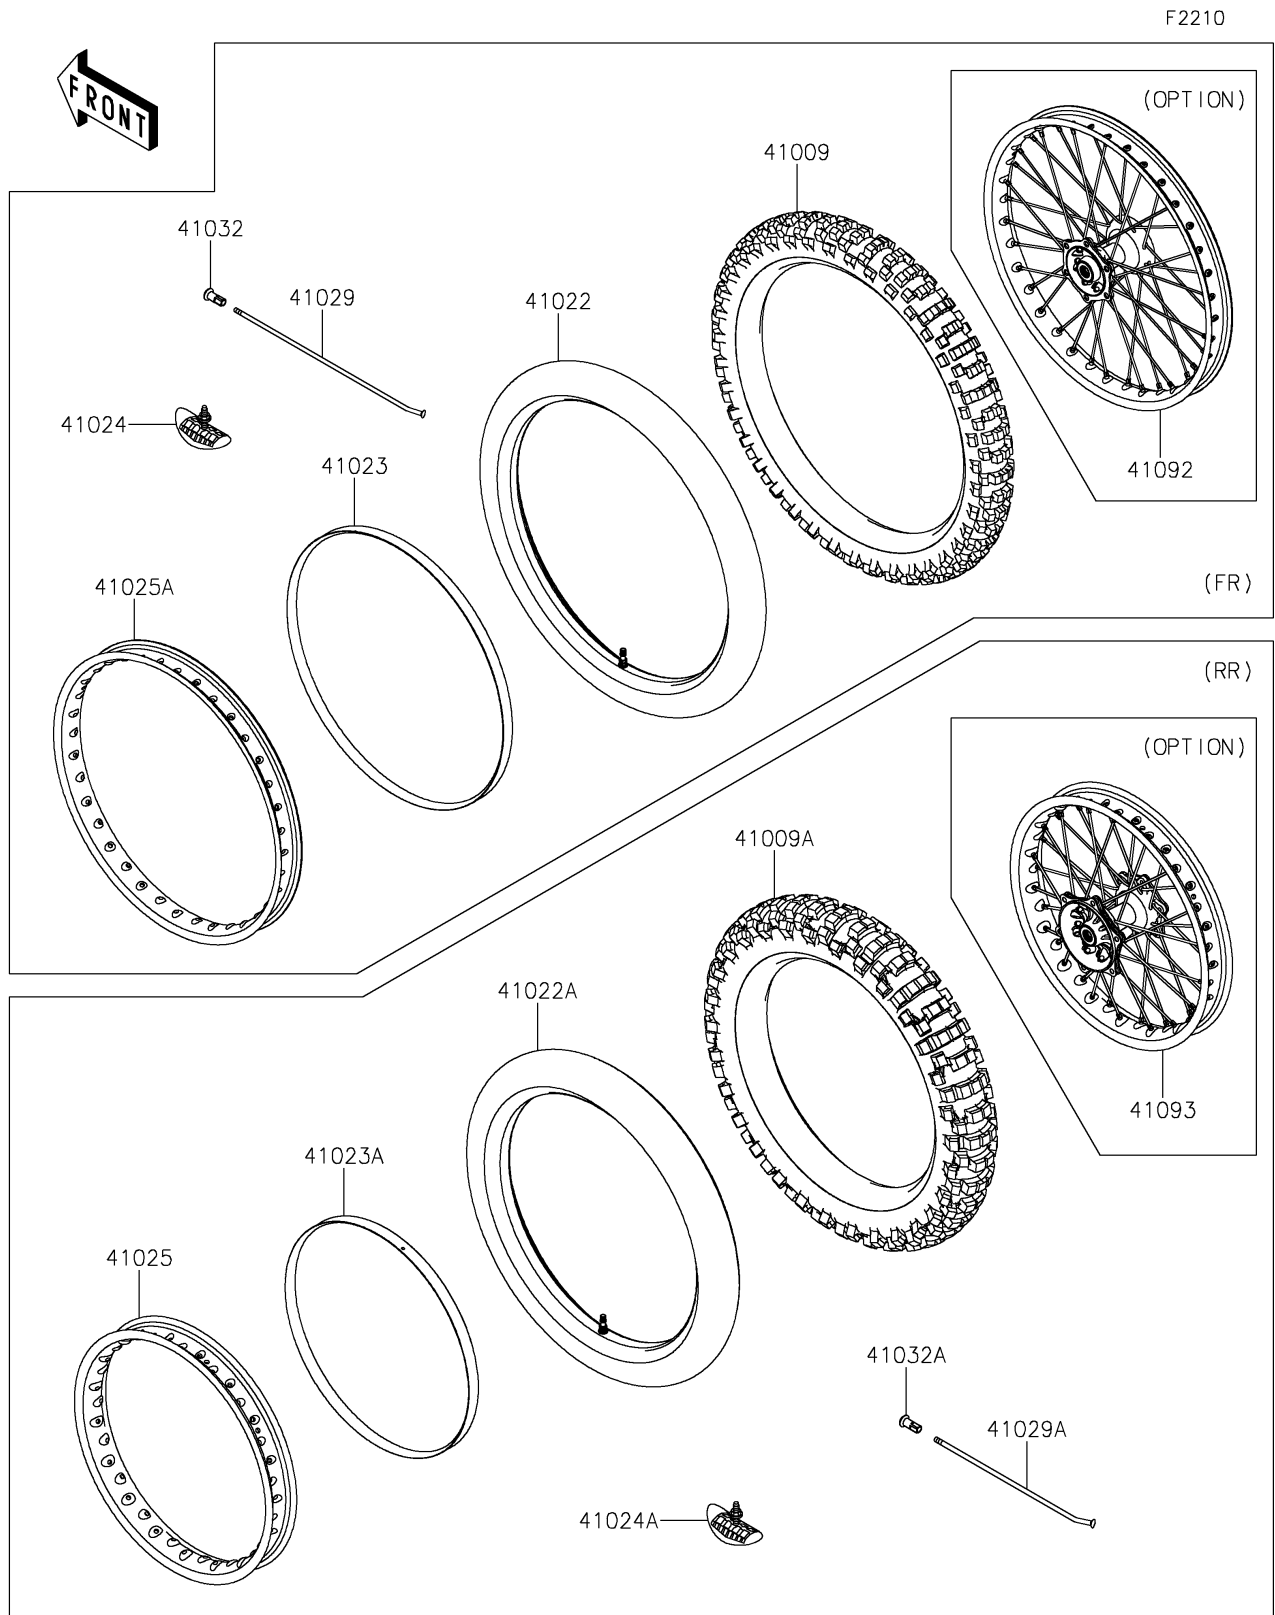

2026 KLX[®] 230R S

PARTS DIAGRAM

Wheels/Tires

2026 KLX[®] 230R S

PARTS LIST

Wheels/Tires

ITEM NAME	PART NUMBER	QUANTITY
TIRE,FR,80/100-21 51M,D952F (Ref # 41009)	41009-0813	1
TIRE,RR,100/100-18 59M,D952 (Ref # 41009A)	41009-0814	1
TUBE-TIRE (Ref # 41022)	41022-0110	1
TUBE-TIRE (Ref # 41022A)	41022-0111	1
BAND-RIM,2.75-21 (Ref # 41023)	41023-0028	1
BAND-RIM,4.10-18 (Ref # 41023A)	41023-0029	1
STOPPER-RIM,1.60-M(DUNLOP) (Ref # 41024)	41024-010	1
STOPPER-RIM,1.85-M(DUNLOP) (Ref # 41024A)	41024-011	1
RIM,RR,18X1.85,BLACK (Ref # 41025)	41025-0399-WC	2
RIM,FR,21X1.60,BLACK (Ref # 41025A)	41025-0400-WC	1
SPOKE-INNER,225.5MMX162D (Ref # 41029)	41029-0105	36
SPOKE-INNER,186.5MMX162D (Ref # 41029A)	41029-0106	36
NIPPLE-SPOKE (Ref # 41032)	41032-0010	36
NIPPLE-SPOKE (Ref # 41032A)	41032-0013	36
WHEEL-SUB ASSY,FR,BLACK (Ref # 41092)	41092-0041-WC	1
WHEEL-SUB ASSY,RR,BLACK (Ref # 41093)	41093-0025-WC	1