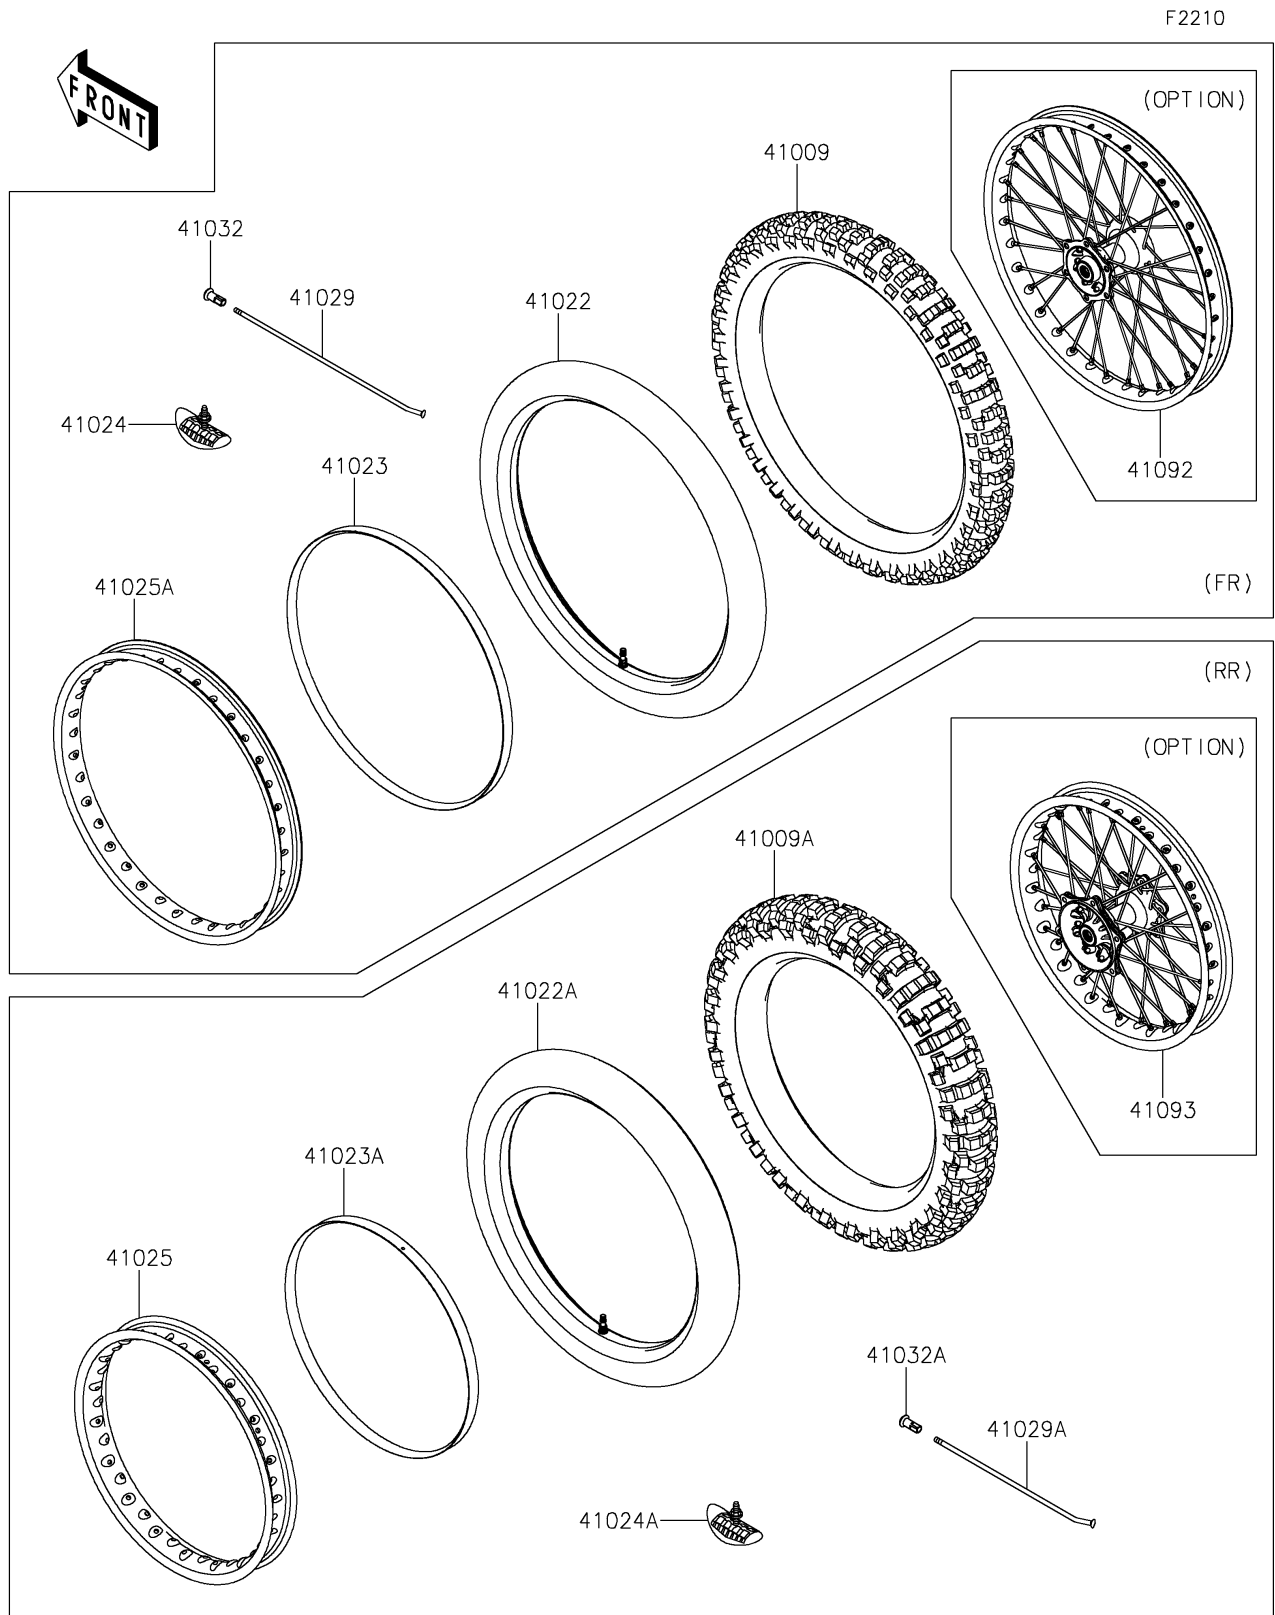

## PARTS DIAGRAM

### Wheels/Tires

## PARTS LIST

### Wheels/Tires

ITEM NAME	PART NUMBER	QUANTITY
TIRE,FR,80/100-21 51M,D952F (Ref # 41009)	41009-0813	1
TIRE,RR,100/100-18 59M,D952 (Ref # 41009A)	41009-0814	1
TUBE-TIRE (Ref # 41022)	41022-0110	1
TUBE-TIRE (Ref # 41022A)	41022-0111	1
BAND-RIM,2.75-21 (Ref # 41023)	41023-0028	1
BAND-RIM,4.10-18 (Ref # 41023A)	41023-0029	1
STOPPER-RIM,1.60-M(DUNLOP) (Ref # 41024)	41024-010	1
STOPPER-RIM,1.85-M(DUNLOP) (Ref # 41024A)	41024-011	1
RIM,RR,18X1.85,BLACK (Ref # 41025)	41025-0399-WC	2
RIM,FR,21X1.60,BLACK (Ref # 41025A)	41025-0400-WC	1
SPOKE-INNER,225.5MMX162D (Ref # 41029)	41029-0105	36
SPOKE-INNER,186.5MMX162D (Ref # 41029A)	41029-0106	36
NIPPLE-SPOKE (Ref # 41032)	41032-0010	36
NIPPLE-SPOKE (Ref # 41032A)	41032-0013	36
WHEEL-SUB ASSY,FR,BLACK (Ref # 41092)	41092-0041-WC	1
WHEEL-SUB ASSY,RR,BLACK (Ref # 41093)	41093-0025-WC	1