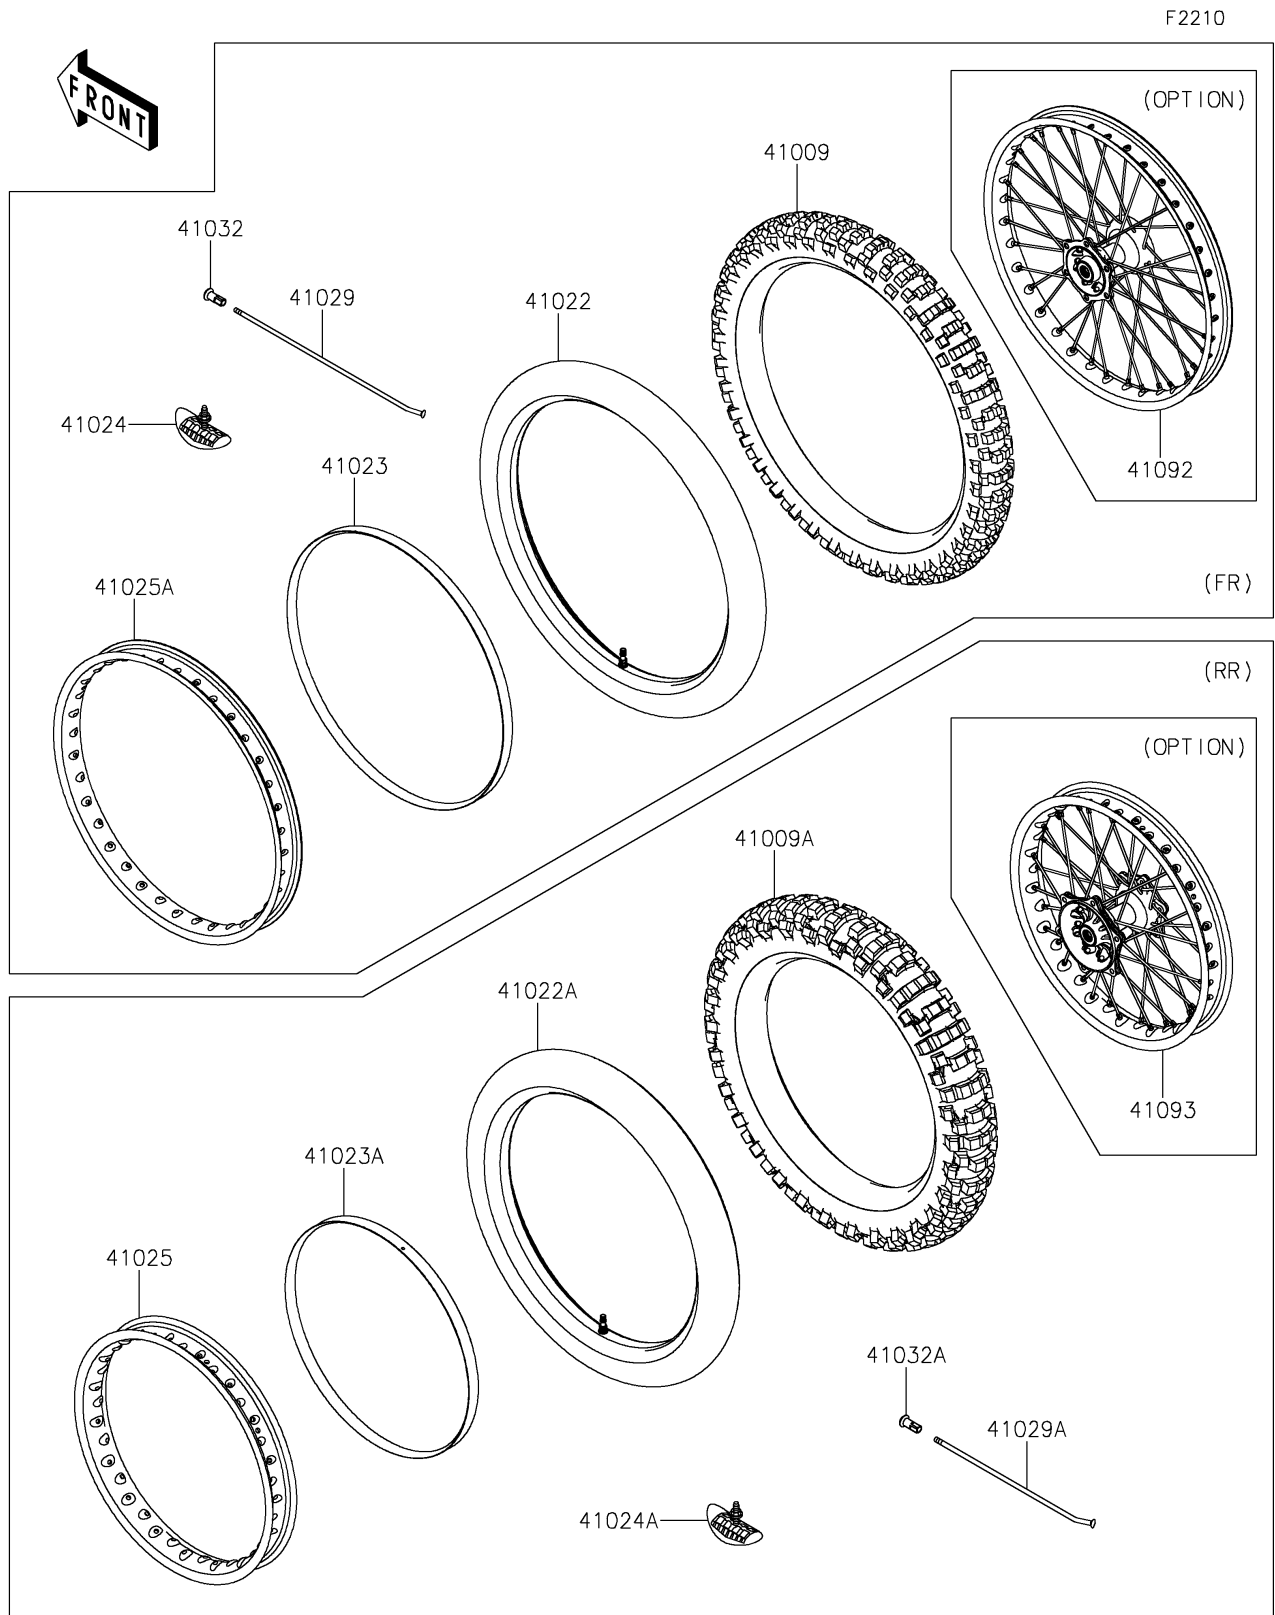

2025 KLX[®] 230R S

PARTS DIAGRAM

Wheels/Tires

2025 KLX[®] 230R S

PARTS LIST

Wheels/Tires

ITEM NAME	PART NUMBER	QUANTITY
TIRE,FR,80/100-21 51M,D952F (Ref # 41009)	41009-0813	1
TIRE,RR,100/100-18 59M,D952 (Ref # 41009A)	41009-0814	1
TUBE-TIRE (Ref # 41022)	41022-0110	1
TUBE-TIRE (Ref # 41022A)	41022-0111	1
BAND-RIM,2.75-21 (Ref # 41023)	41023-0028	1
BAND-RIM,4.10-18 (Ref # 41023A)	41023-0029	1
STOPPER-RIM,1.60-M(DUNLOP) (Ref # 41024)	41024-010	1
STOPPER-RIM,1.85-M(DUNLOP) (Ref # 41024A)	41024-011	1
RIM,RR,18X1.85,BLACK (Ref # 41025)	41025-0399-WC	2
RIM,FR,21X1.60,BLACK (Ref # 41025A)	41025-0400-WC	1
SPOKE-INNER,225.5MMX162D (Ref # 41029)	41029-0105	36
SPOKE-INNER,186.5MMX162D (Ref # 41029A)	41029-0106	36
NIPPLE-SPOKE (Ref # 41032)	41032-0010	36
NIPPLE-SPOKE (Ref # 41032A)	41032-0013	36
WHEEL-SUB ASSY,FR,BLACK (Ref # 41092)	41092-0041-WC	1
WHEEL-SUB ASSY,RR,BLACK (Ref # 41093)	41093-0025-WC	1