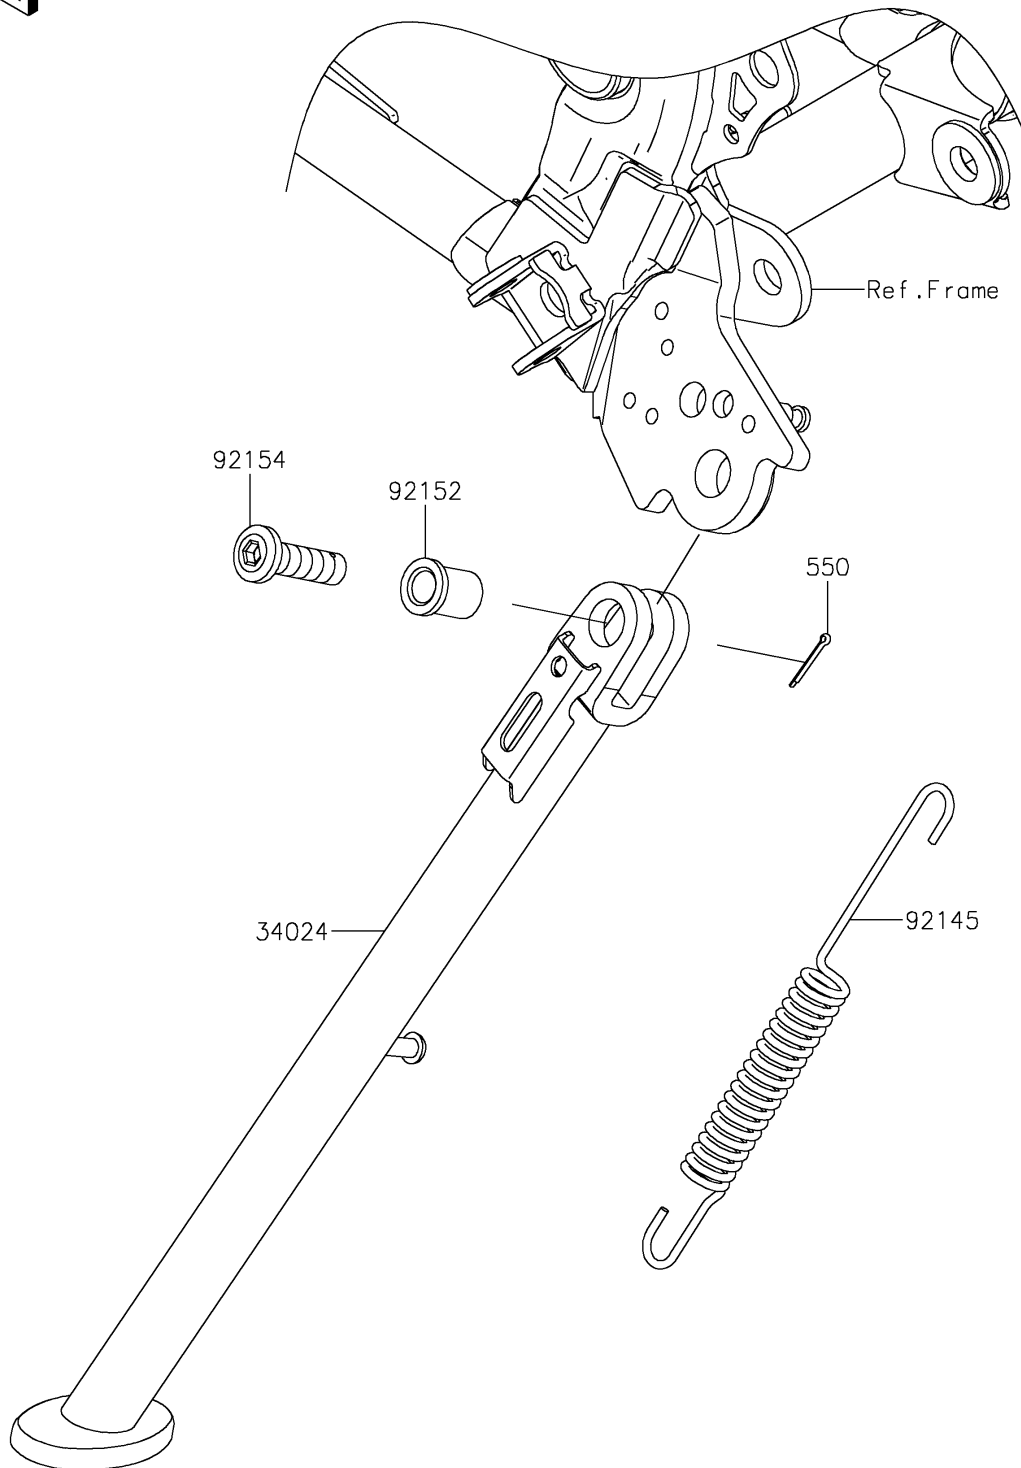

2025 KLX[®] 230R S

PARTS DIAGRAM

Stand(s)

F2190

Ref. Frame

92154

92152

550

34024

92145

2025 KLX[®] 230R S

PARTS LIST

Stand(s)

ITEM NAME

PART NUMBER

QUANTITY
