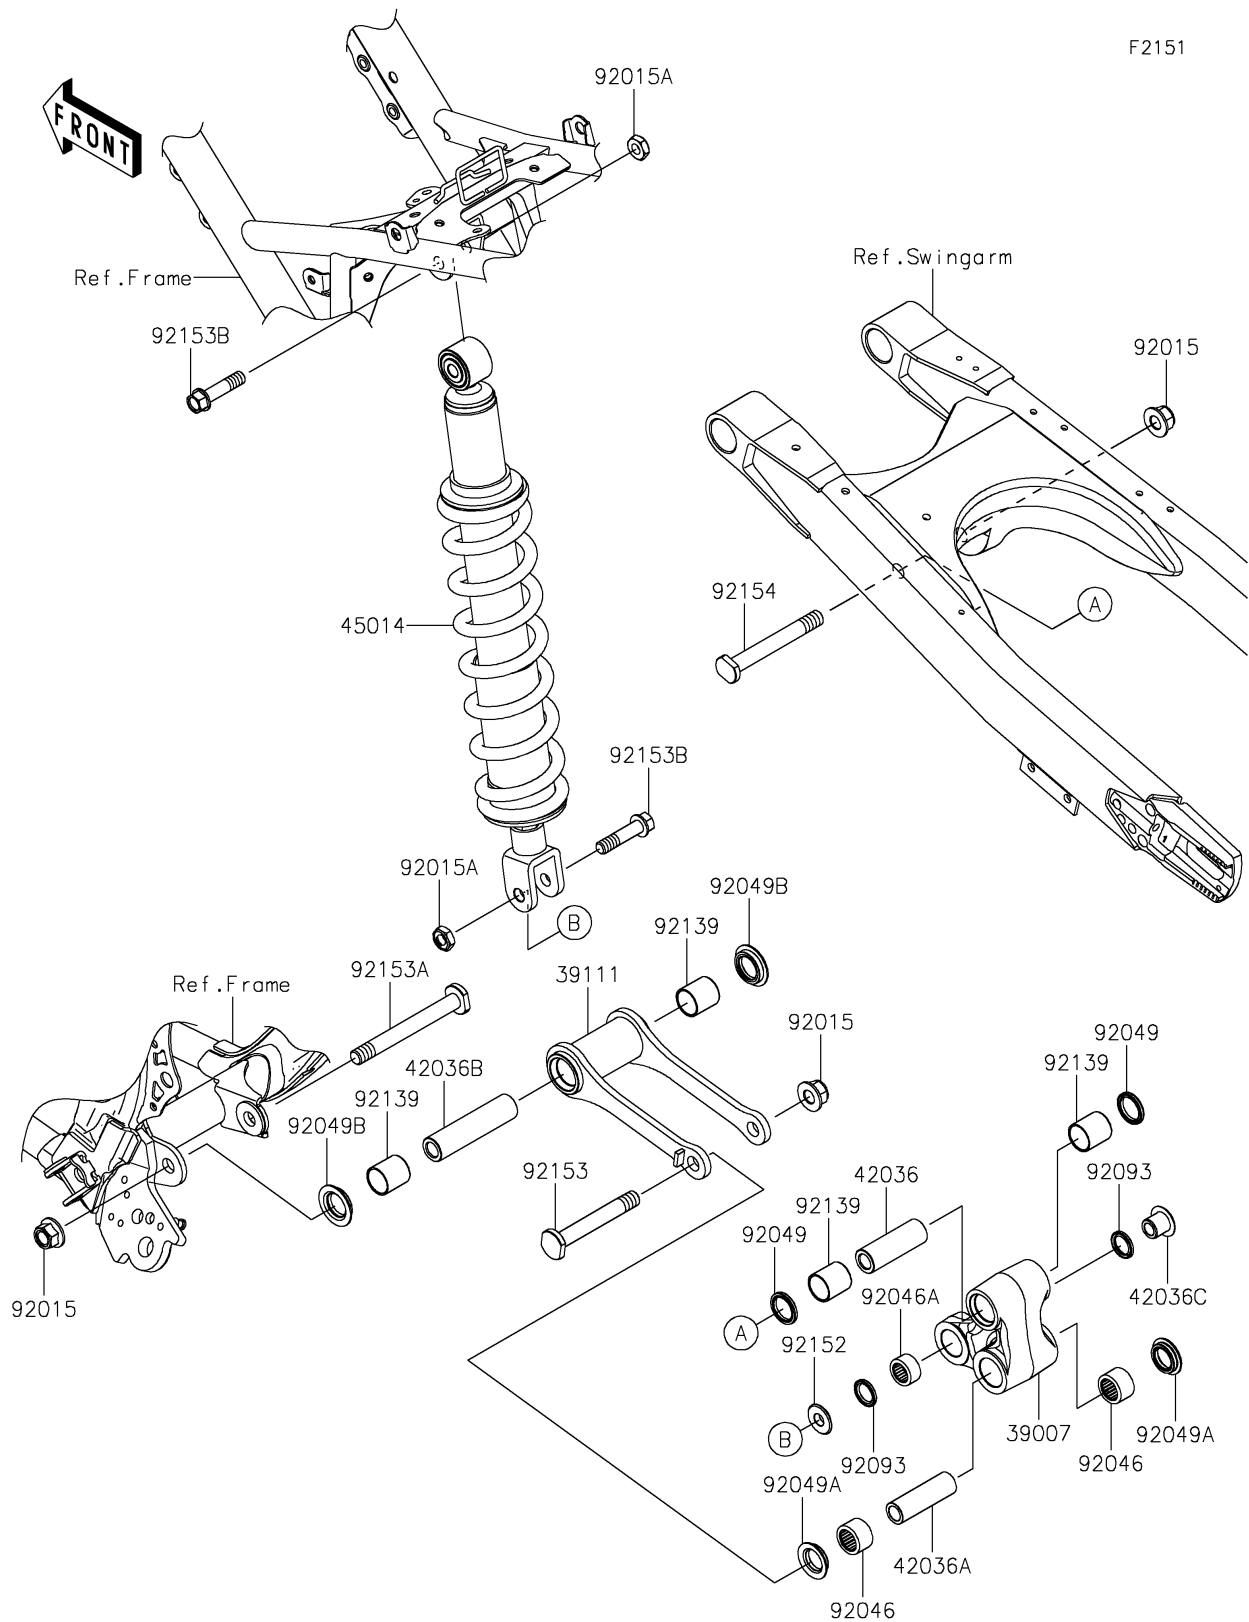

2025 KLX[®]230R S

PARTS DIAGRAM

Suspension/Shock Absorber

2025 KLX[®] 230R S

PARTS LIST

Suspension/Shock Absorber

Kawasaki

Let the Good Times Roll[®]

ITEM NAME

PART NUMBER

QUANTITY
