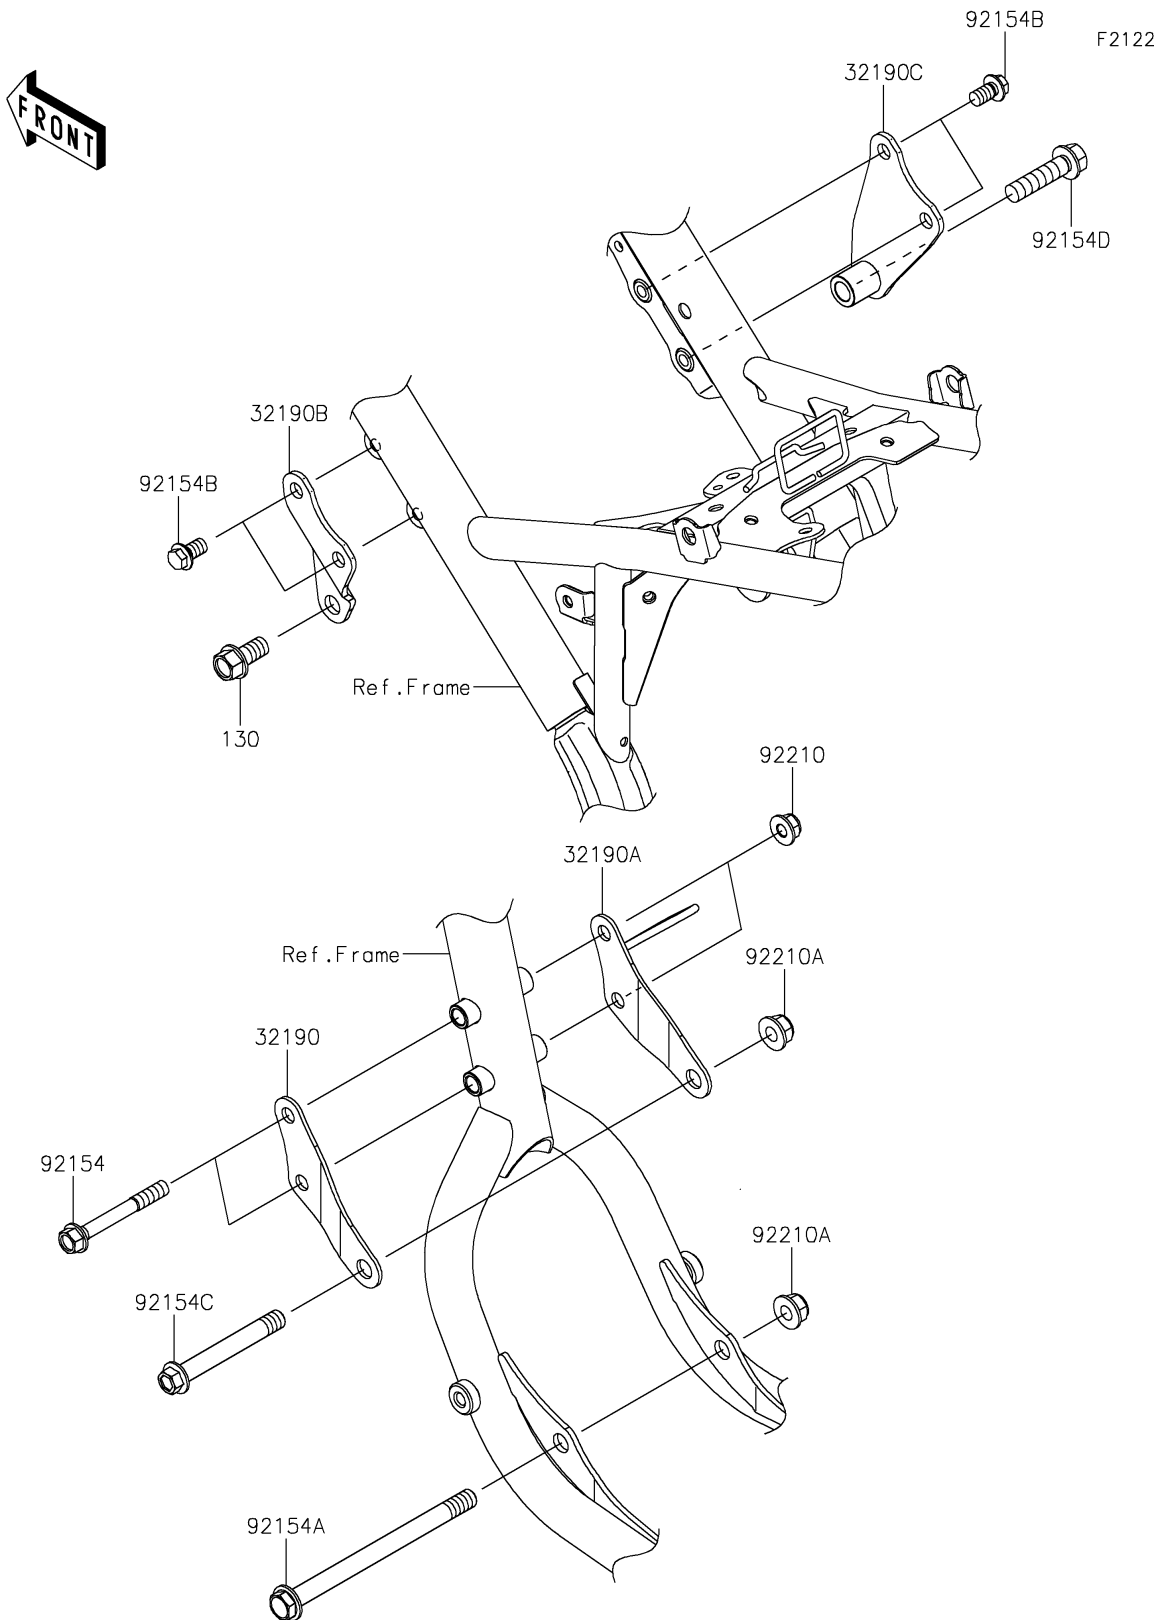

2026 KLX[®] 230R S

PARTS DIAGRAM

Engine Mount

2026 KLX[®] 230R S

PARTS LIST

Engine Mount

ITEM NAME

PART NUMBER

QUANTITY
