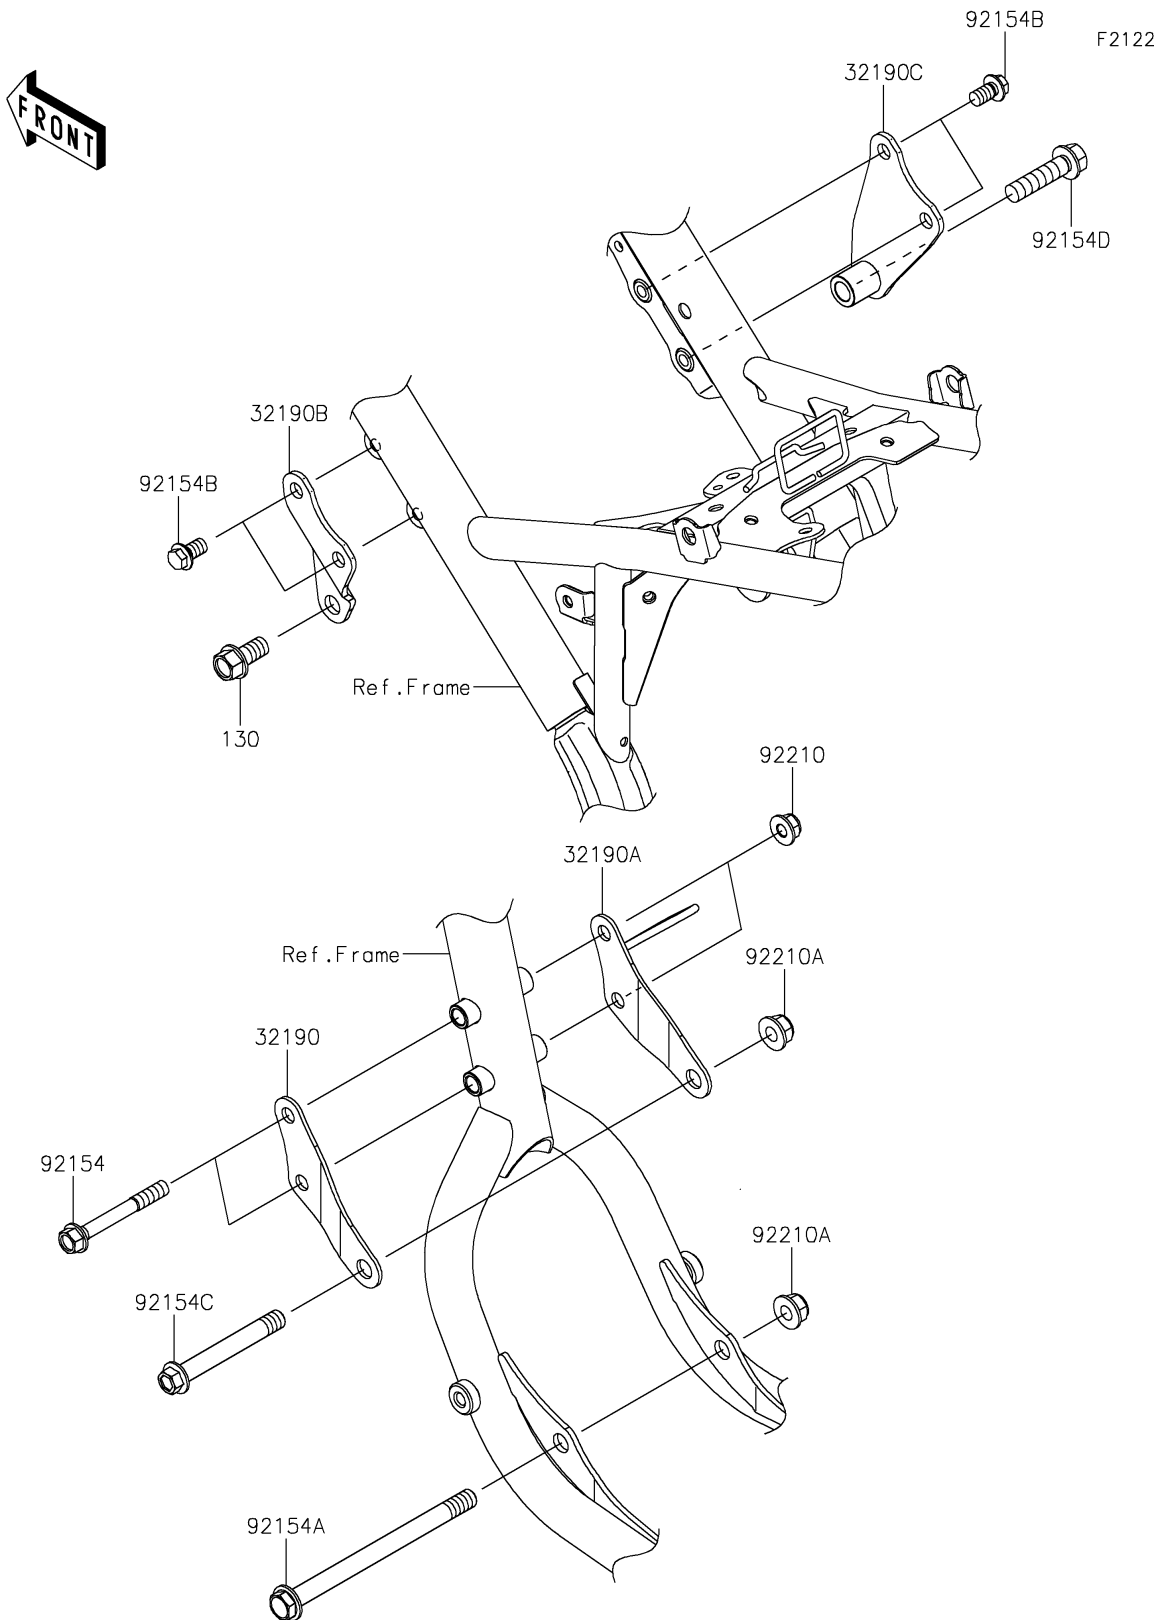

2026 KLX[®] 230R S

PARTS DIAGRAM

Engine Mount

2026 KLX[®] 230R S

PARTS LIST

Engine Mount

ITEM NAME	PART NUMBER	QUANTITY
BRACKET-ENGINE,FR,LH (Ref # 32190)	32190-0793	1
BRACKET-ENGINE,FR,RH (Ref # 32190A)	32190-0794	1
BRACKET-ENGINE,HEAD,LH (Ref # 32190B)	32190-0796	1
BRACKET-ENGINE,HEAD,RH (Ref # 32190C)	32190-0797	1
BOLT,FLANGED,8X65 (Ref # 92154)	92154-3896	2
BOLT,FLANGED,10X137 (Ref # 92154A)	92154-3897	1
BOLT,FLANGED,8X14 (Ref # 92154B)	92154-3913	4
BOLT,FLANGED,10X77 (Ref # 92154C)	92154-4041	1
BOLT,FLANGED,10X40 (Ref # 92154D)	92154-7284	1
NUT,8MM (Ref # 92210)	92210-0570	2
NUT,LOCK,FLANGED,10MM (Ref # 92210A)	92210-1080	2
BOLT-FLANGED,10X20 (Ref # 130)	130CA1020	1