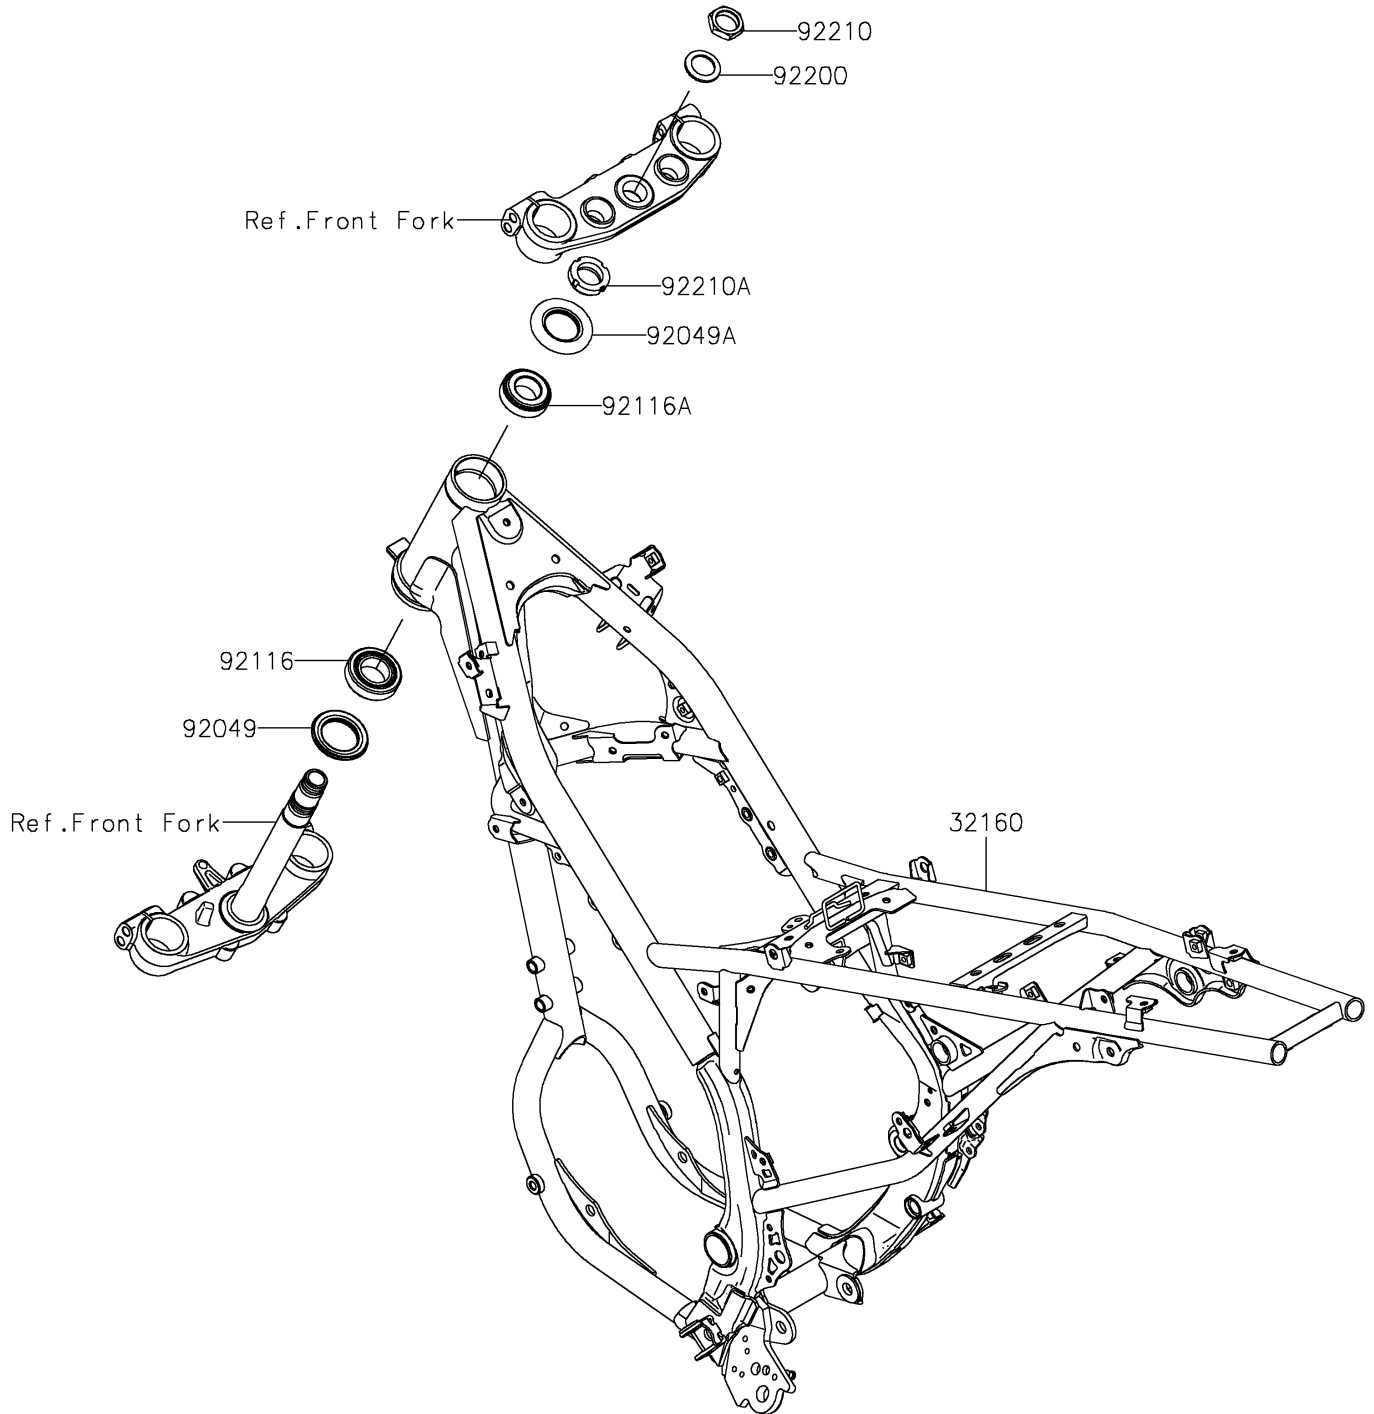

2026 KLX230R S

PARTS DIAGRAM

Frame

F2120

2026 KLX230R S

PARTS LIST

Frame

ITEM NAME	PART NUMBER	QUANTITY
FRAME-COMP,MAIN,P.SILVER (Ref # 32160)	32160-2163-458	1
SEAL-OIL,XMHE36X52X4J (Ref # 92049)	92049-1162	1
SEAL-OIL,STEERING STEM (Ref # 92049A)	92049-1214	1
BEARING-ROLLER,HR320/28XJ (Ref # 92116)	92116-1009	1
BEARING-ROLLER,HICAP 32005JR (Ref # 92116A)	92116-1052	1
WASHER,STEERING STEM (Ref # 92200)	92200-0517	1
NUT,STEERING STEM,22MM (Ref # 92210)	92210-1521	1
NUT,STEERING STEM,25MM (Ref # 92210A)	92210-1754	1