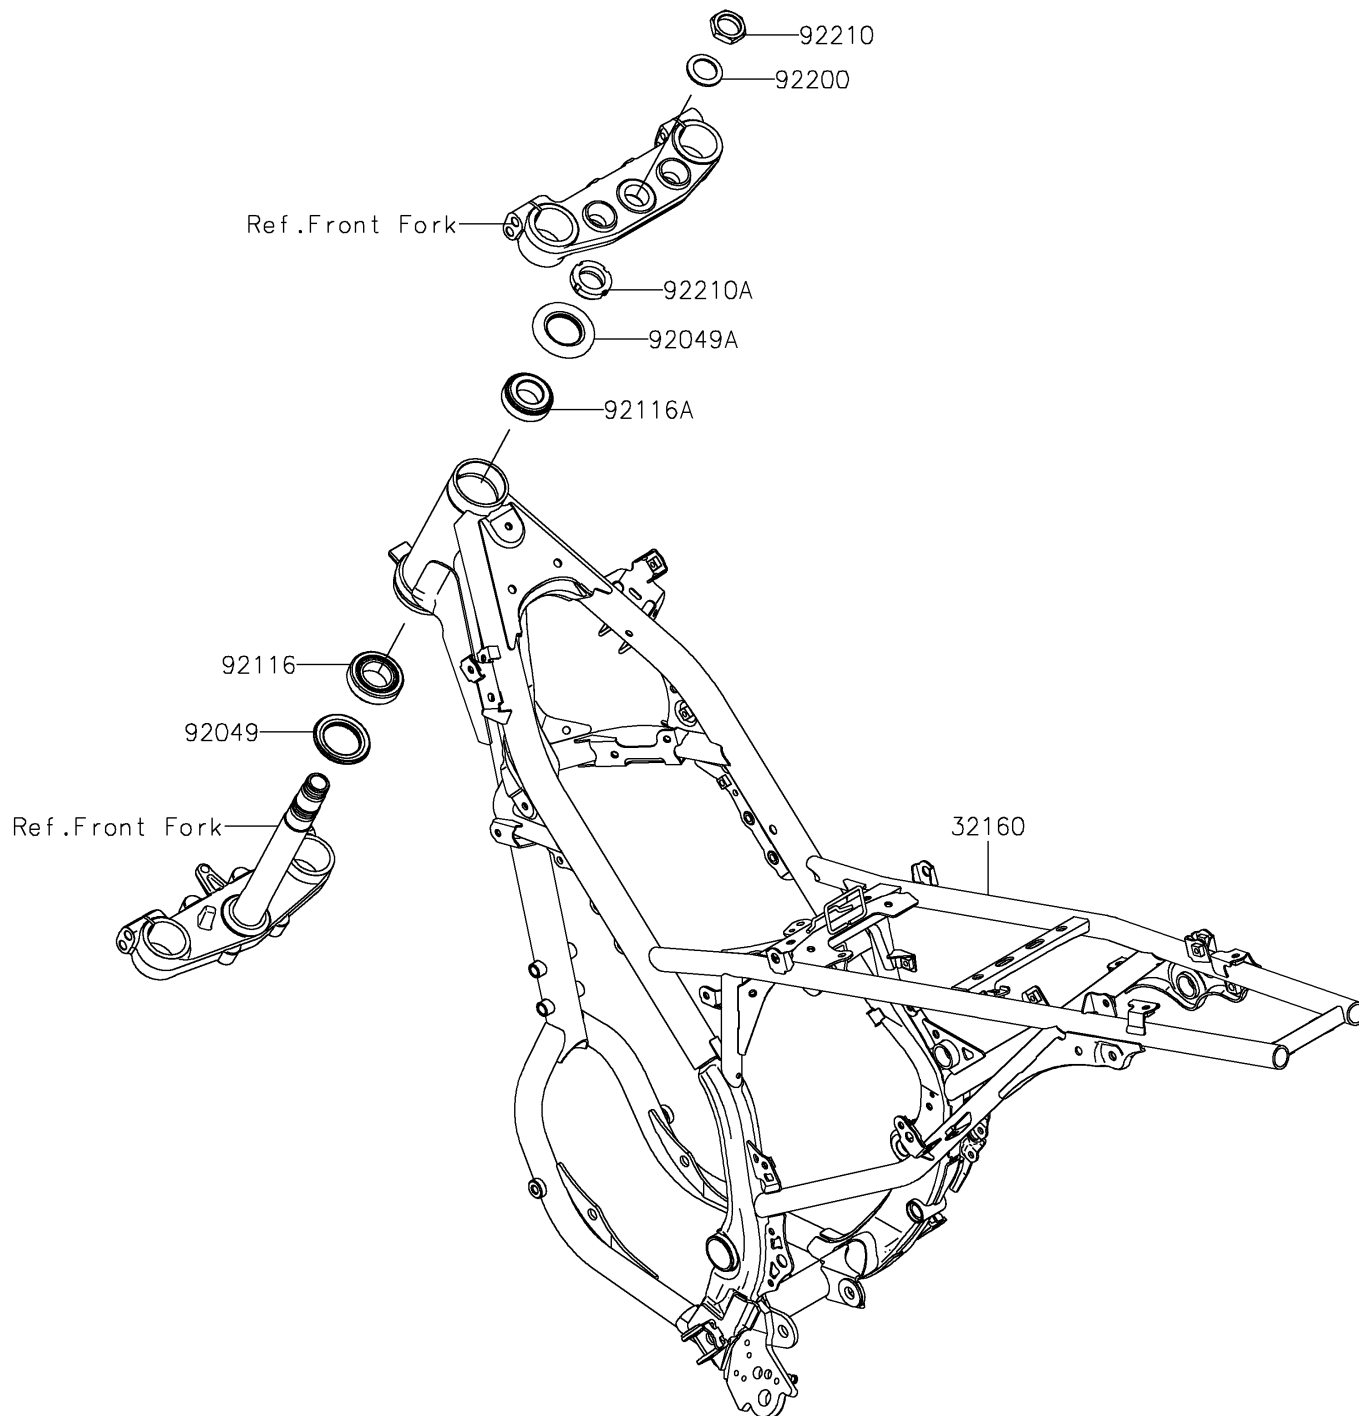

2026 KLX[®] 230R S

PARTS DIAGRAM

Frame

Kawasaki

Let the Good Times Roll[®]

F2120

2026 KLX[®] 230R S

PARTS LIST

Frame

ITEM NAME	PART NUMBER	QUANTITY
FRAME-COMP,MAIN,P.SILVER (Ref # 32160)	32160-2163-458	1
SEAL-OIL,XMHE36X52X4J (Ref # 92049)	92049-1162	1
SEAL-OIL,STEERING STEM (Ref # 92049A)	92049-1214	1
BEARING-ROLLER,HR320/28XJ (Ref # 92116)	92116-1009	1
BEARING-ROLLER,HICAP 32005JR (Ref # 92116A)	92116-1052	1
WASHER,STEERING STEM (Ref # 92200)	92200-0517	1
NUT,STEERING STEM,22MM (Ref # 92210)	92210-1521	1
NUT,STEERING STEM,25MM (Ref # 92210A)	92210-1754	1