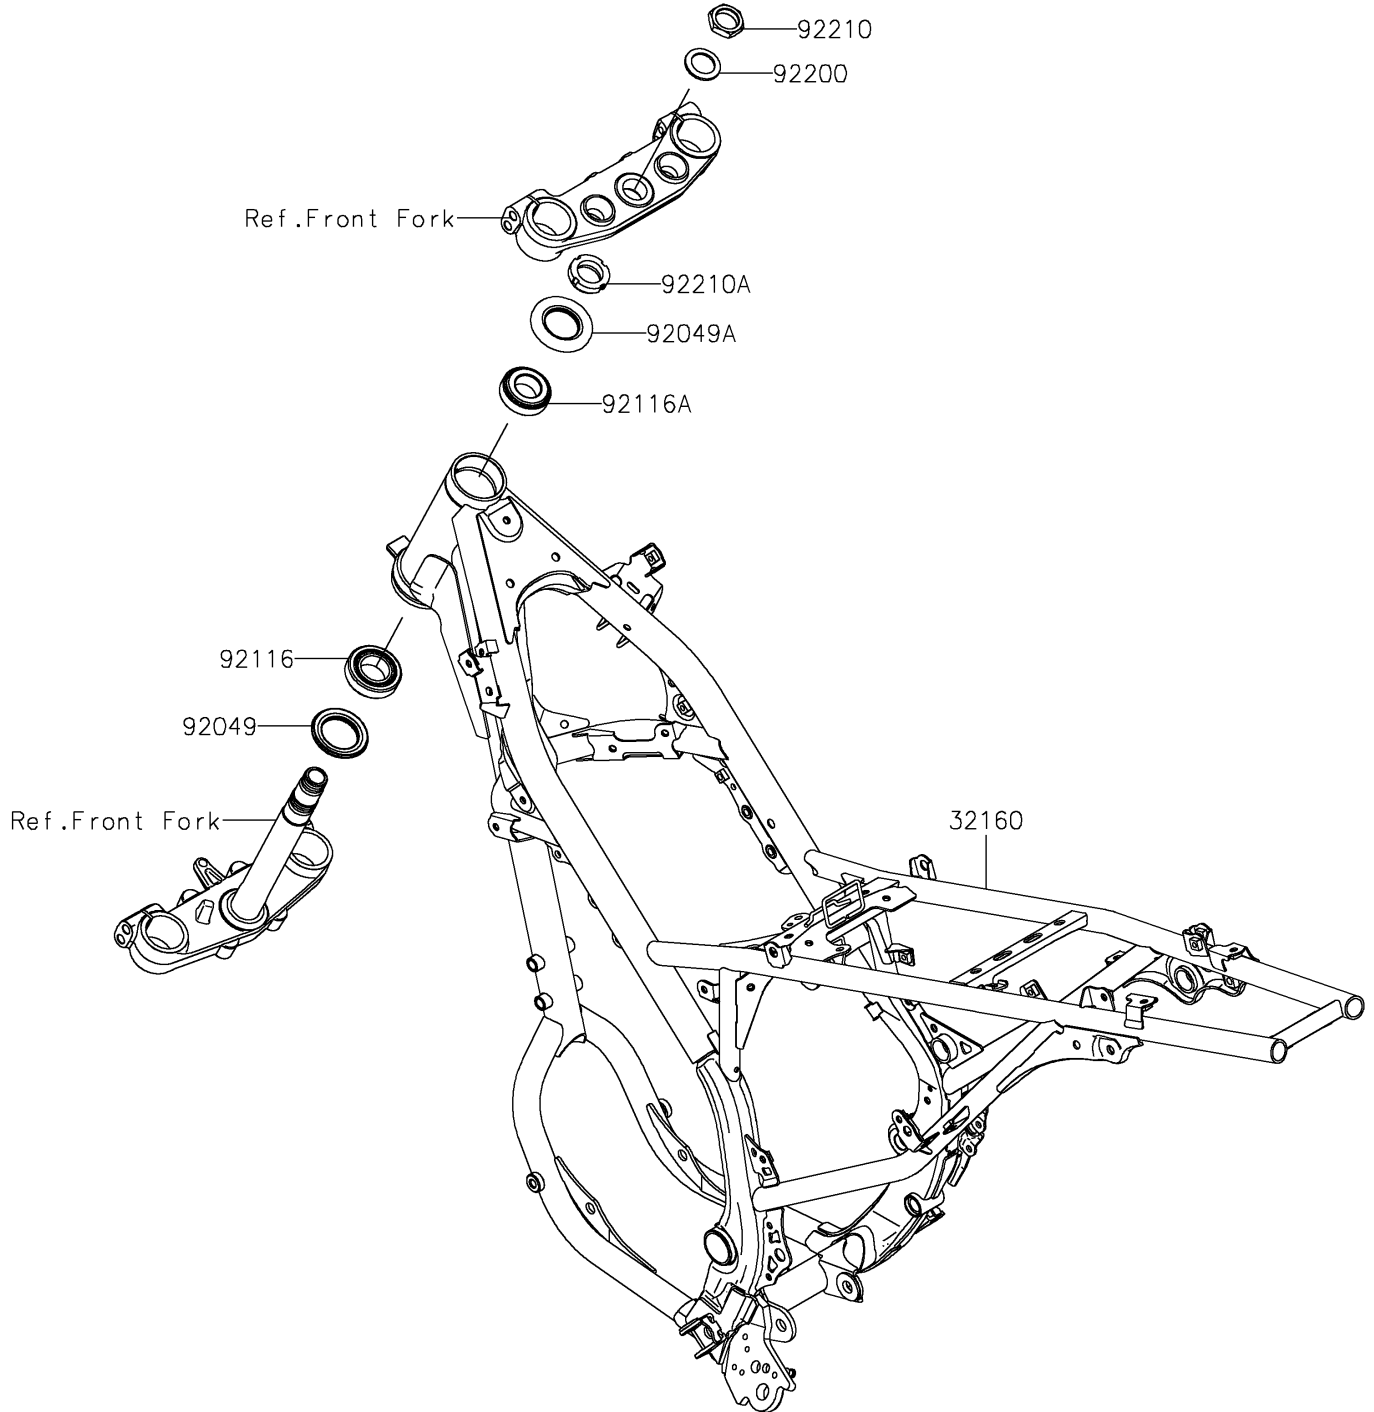

2025 KLX230R S

PARTS DIAGRAM

Frame

F2120

2025 KLX230R S

PARTS LIST

Frame

ITEM NAME	PART NUMBER	QUANTITY
FRAME-COMP,MAIN,P.SILVER (Ref # 32160)	32160-2163-458	1
SEAL-OIL,XMHE36X52X4J (Ref # 92049)	92049-1162	1
SEAL-OIL,STEERING STEM (Ref # 92049A)	92049-1214	1
BEARING-ROLLER,HR320/28XJ (Ref # 92116)	92116-1009	1
BEARING-ROLLER,HICAP 32005JR (Ref # 92116A)	92116-1052	1
WASHER,STEERING STEM (Ref # 92200)	92200-0517	1
NUT,STEERING STEM,22MM (Ref # 92210)	92210-1521	1
NUT,STEERING STEM,25MM (Ref # 92210A)	92210-1754	1