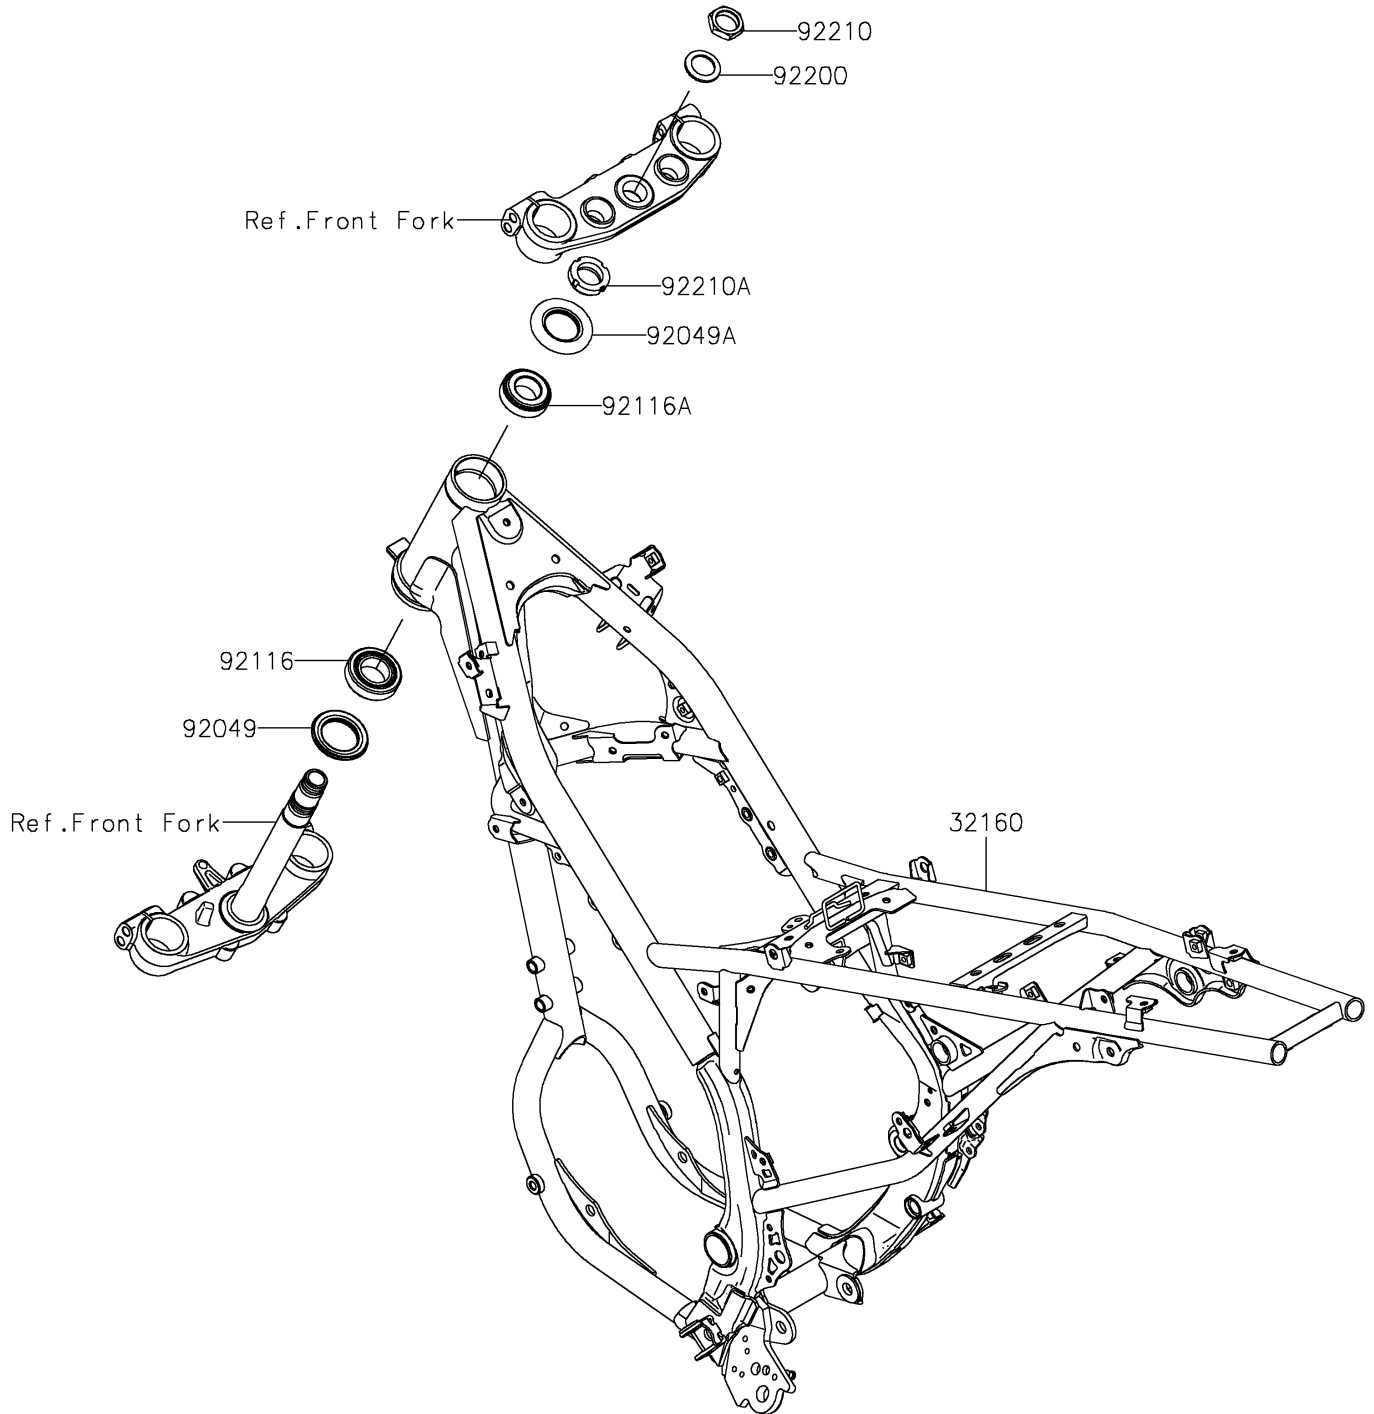

2025 KLX[®] 230R S

PARTS DIAGRAM

Frame

F2120

2025 KLX[®] 230R S

PARTS LIST

Frame

ITEM NAME	PART NUMBER	QUANTITY
FRAME-COMP,MAIN,P.SILVER (Ref # 32160)	32160-2163-458	1
SEAL-OIL,XMHE36X52X4J (Ref # 92049)	92049-1162	1
SEAL-OIL,STEERING STEM (Ref # 92049A)	92049-1214	1
BEARING-ROLLER,HR320/28XJ (Ref # 92116)	92116-1009	1
BEARING-ROLLER,HICAP 32005JR (Ref # 92116A)	92116-1052	1
WASHER,STEERING STEM (Ref # 92200)	92200-0517	1
NUT,STEERING STEM,22MM (Ref # 92210)	92210-1521	1
NUT,STEERING STEM,25MM (Ref # 92210A)	92210-1754	1