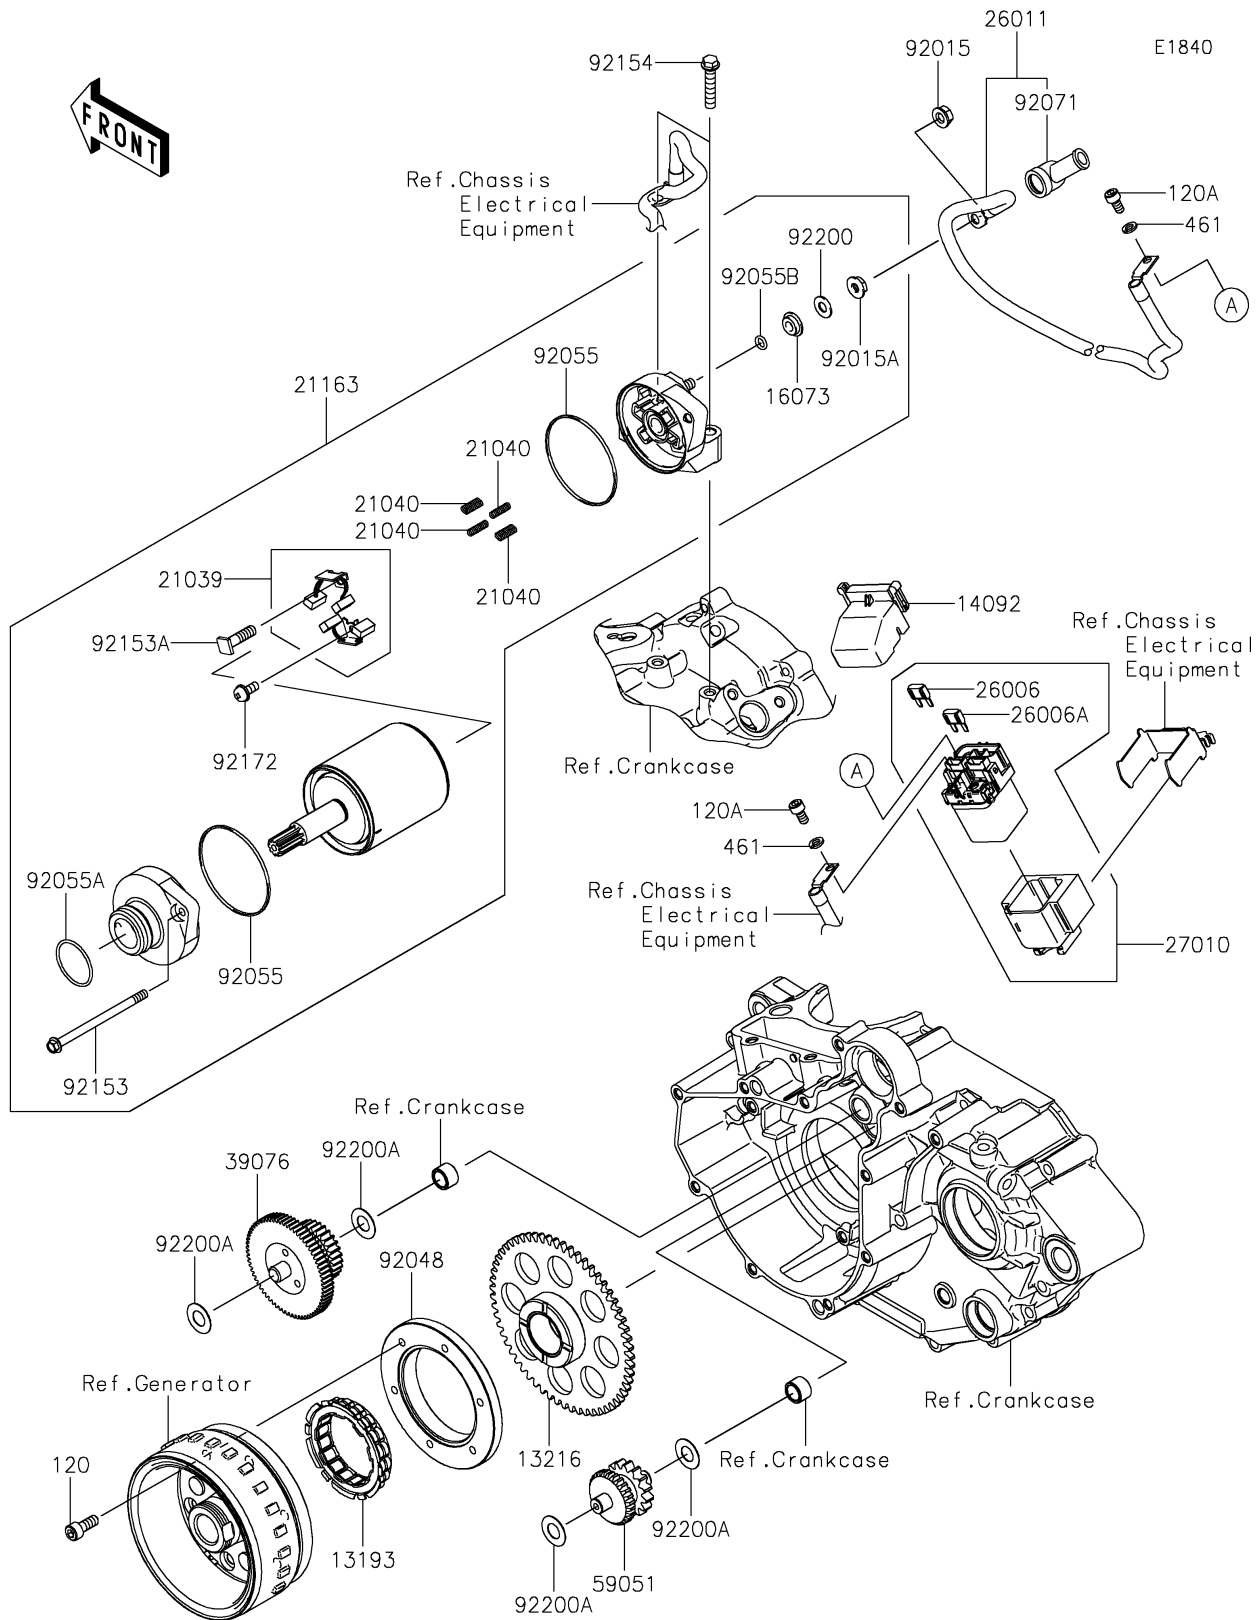

## PARTS DIAGRAM

# 2026 KLX230R S

## PARTS LIST

### Starter Motor

ITEM NAME	PART NUMBER	QUANTITY
CLUTCH-ASSY-ONEWAY (Ref # 13193)	13193-0014	1
GEAR-COMP,ONEWAY CLUTCH (Ref # 13216)	13216-0900	1
COVER (Ref # 14092)	14092-0109	1
INSULATOR (Ref # 16073)	16073-0053	1
BRUSH,CARBON (Ref # 21039)	21039-0004	1
SPRING-BRUSH (Ref # 21040)	21040-0003	4
STARTER-ELECTRIC (Ref # 21163)	21163-0783	1
FUSE,MINI BLADE,15A,BLUE (Ref # 26006)	26006-0001	1
FUSE,MINI BLADE,30A,GREEN (Ref # 26006A)	26006-1080	1
WIRE-LEAD,STARTER (Ref # 26011)	26011-2500	1
SWITCH (Ref # 27010)	27010-0773	1
LIMITER,STARTER IDLE GEAR (Ref # 39076)	39076-0562	1
GEAR-SPUR,IDLER (Ref # 59051)	59051-0824	1
NUT,FLANGED,6MM (Ref # 92015)	92015-1367	1
NUT,STARTER MOTOR (Ref # 92015A)	92015-1476	1
RACE,ONEWAY CLUTCH (Ref # 92048)	92048-0030	1
RING-O (Ref # 92055)	92055-0136	2
RING-O (Ref # 92055A)	92055-1276	1
RING-O,4.5X2.0 (Ref # 92055B)	92055-1370	1
GROMMET (Ref # 92071)	92071-0782	1
BOLT (Ref # 92153)	92153-1850	2
BOLT (Ref # 92153A)	92153-1866	1
BOLT,FLANGED,6X30 (Ref # 92154)	92154-1773	2
SCREW (Ref # 92172)	92172-0334	1
WASHER (Ref # 92200)	92200-0386	1
WASHER,10.2X20X0.5 (Ref # 92200A)	92200-1976	4
BOLT-SOCKET,6X16 (Ref # 120)	120CA0616	6
BOLT-SOCKET,5X10 (Ref # 120A)	120CB0510	2
WASHER-SPRING,5MM (Ref # 461)	461DA0500	2