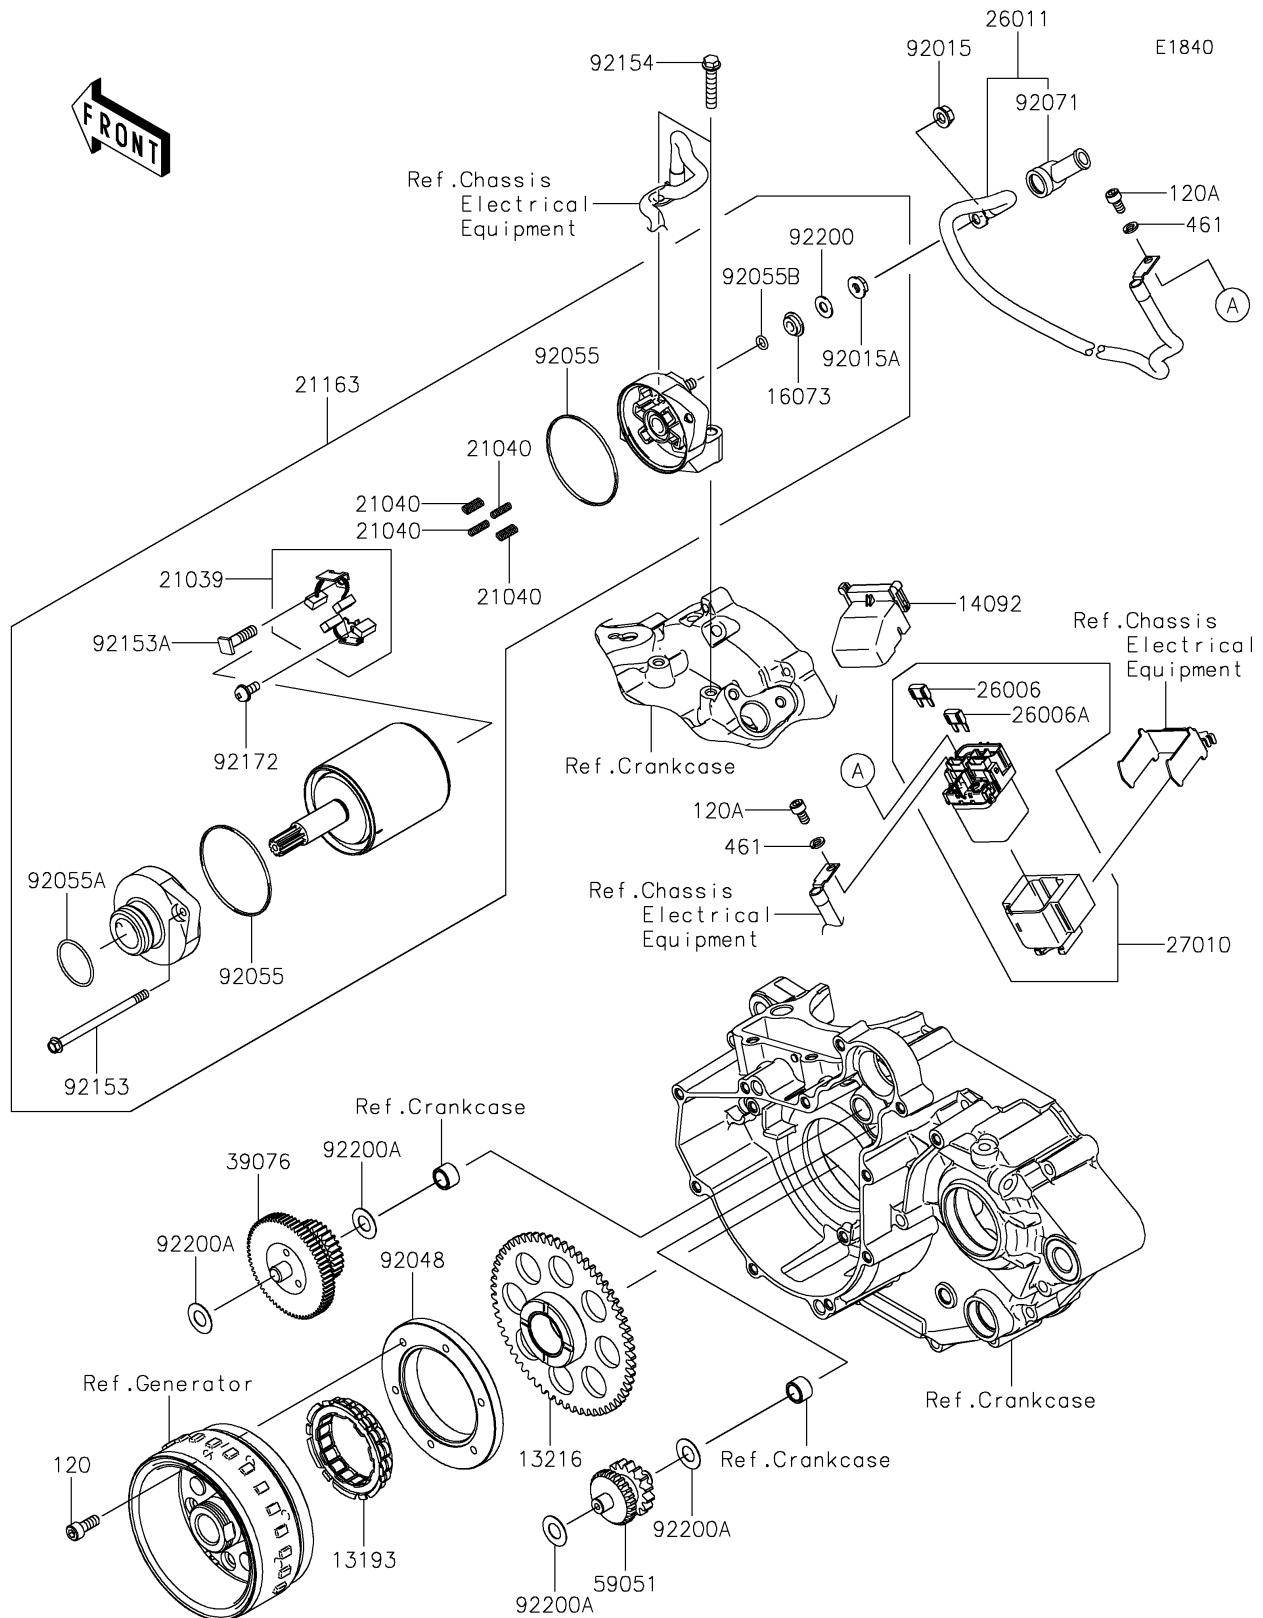

2026 KLX[®] 230R S

PARTS DIAGRAM

Starter Motor

2026 KLX[®] 230R S

PARTS LIST

Starter Motor

ITEM NAME	PART NUMBER	QUANTITY
CLUTCH-ASSY-ONEWAY (Ref # 13193)	13193-0014	1
GEAR-COMP,ONEWAY CLUTCH (Ref # 13216)	13216-0900	1
COVER (Ref # 14092)	14092-0109	1
INSULATOR (Ref # 16073)	16073-0053	1
BRUSH,CARBON (Ref # 21039)	21039-0004	1
SPRING-BRUSH (Ref # 21040)	21040-0003	4
STARTER-ELECTRIC (Ref # 21163)	21163-0783	1
FUSE,MINI BLADE,15A,BLUE (Ref # 26006)	26006-0001	1
FUSE,MINI BLADE,30A,GREEN (Ref # 26006A)	26006-1080	1
WIRE-LEAD,STARTER (Ref # 26011)	26011-2500	1
SWITCH (Ref # 27010)	27010-0773	1
LIMITER,STARTER IDLE GEAR (Ref # 39076)	39076-0562	1
GEAR-SPUR,IDLER (Ref # 59051)	59051-0824	1
NUT,FLANGED,6MM (Ref # 92015)	92015-1367	1
NUT,STARTER MOTOR (Ref # 92015A)	92015-1476	1
RACE,ONEWAY CLUTCH (Ref # 92048)	92048-0030	1
RING-O (Ref # 92055)	92055-0136	2
RING-O (Ref # 92055A)	92055-1276	1
RING-O,4.5X2.0 (Ref # 92055B)	92055-1370	1
GROMMET (Ref # 92071)	92071-0782	1
BOLT (Ref # 92153)	92153-1850	2
BOLT (Ref # 92153A)	92153-1866	1
BOLT,FLANGED,6X30 (Ref # 92154)	92154-1773	2
SCREW (Ref # 92172)	92172-0334	1
WASHER (Ref # 92200)	92200-0386	1
WASHER,10.2X20X0.5 (Ref # 92200A)	92200-1976	4
BOLT-SOCKET,6X16 (Ref # 120)	120CA0616	6
BOLT-SOCKET,5X10 (Ref # 120A)	120CB0510	2
WASHER-SPRING,5MM (Ref # 461)	461DA0500	2