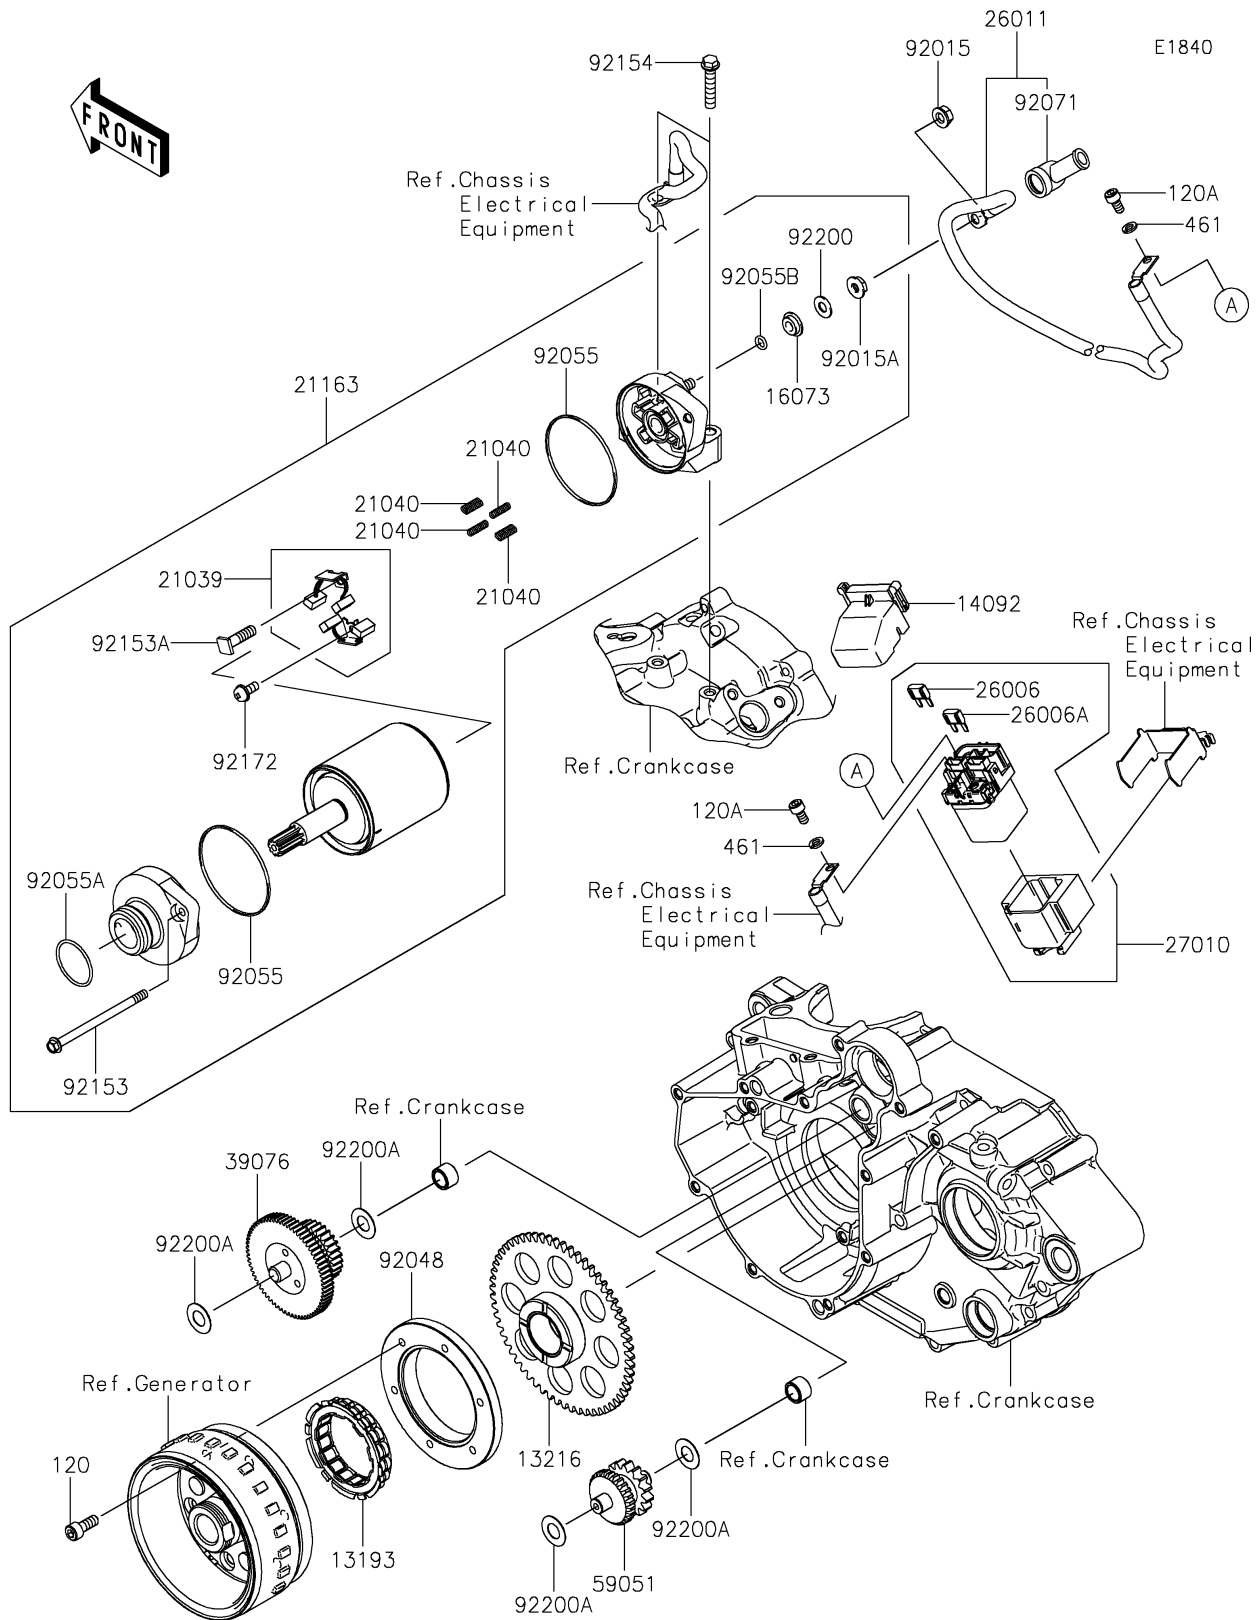

2025 KLX230R S

PARTS DIAGRAM

Starter Motor

2025 KLX230R S

PARTS LIST

Starter Motor

ITEM NAME	PART NUMBER	QUANTITY
CLUTCH-ASSY-ONEWAY (Ref # 13193)	13193-0014	1
GEAR-COMP,ONEWAY CLUTCH (Ref # 13216)	13216-0900	1
COVER (Ref # 14092)	14092-0109	1
INSULATOR (Ref # 16073)	16073-0053	1
BRUSH,CARBON (Ref # 21039)	21039-0004	1
SPRING-BRUSH (Ref # 21040)	21040-0003	4
STARTER-ELECTRIC (Ref # 21163)	21163-0783	1
FUSE,MINI BLADE,15A,BLUE (Ref # 26006)	26006-0001	1
FUSE,MINI BLADE,30A,GREEN (Ref # 26006A)	26006-1080	1
WIRE-LEAD,STARTER (Ref # 26011)	26011-2500	1
SWITCH (Ref # 27010)	27010-0773	1
LIMITER,STARTER IDLE GEAR (Ref # 39076)	39076-0562	1
GEAR-SPUR,IDLER (Ref # 59051)	59051-0824	1
NUT,FLANGED,6MM (Ref # 92015)	92015-1367	1
NUT,STARTER MOTOR (Ref # 92015A)	92015-1476	1
RACE,ONEWAY CLUTCH (Ref # 92048)	92048-0030	1
RING-O (Ref # 92055)	92055-0136	2
RING-O (Ref # 92055A)	92055-1276	1
RING-O,4.5X2.0 (Ref # 92055B)	92055-1370	1
GROMMET (Ref # 92071)	92071-0782	1
BOLT (Ref # 92153)	92153-1850	2
BOLT (Ref # 92153A)	92153-1866	1
BOLT,FLANGED,6X30 (Ref # 92154)	92154-1773	2
SCREW (Ref # 92172)	92172-0334	1
WASHER (Ref # 92200)	92200-0386	1
WASHER,10.2X20X0.5 (Ref # 92200A)	92200-1976	4
BOLT-SOCKET,6X16 (Ref # 120)	120CA0616	6
BOLT-SOCKET,5X10 (Ref # 120A)	120CB0510	2
WASHER-SPRING,5MM (Ref # 461)	461DA0500	2