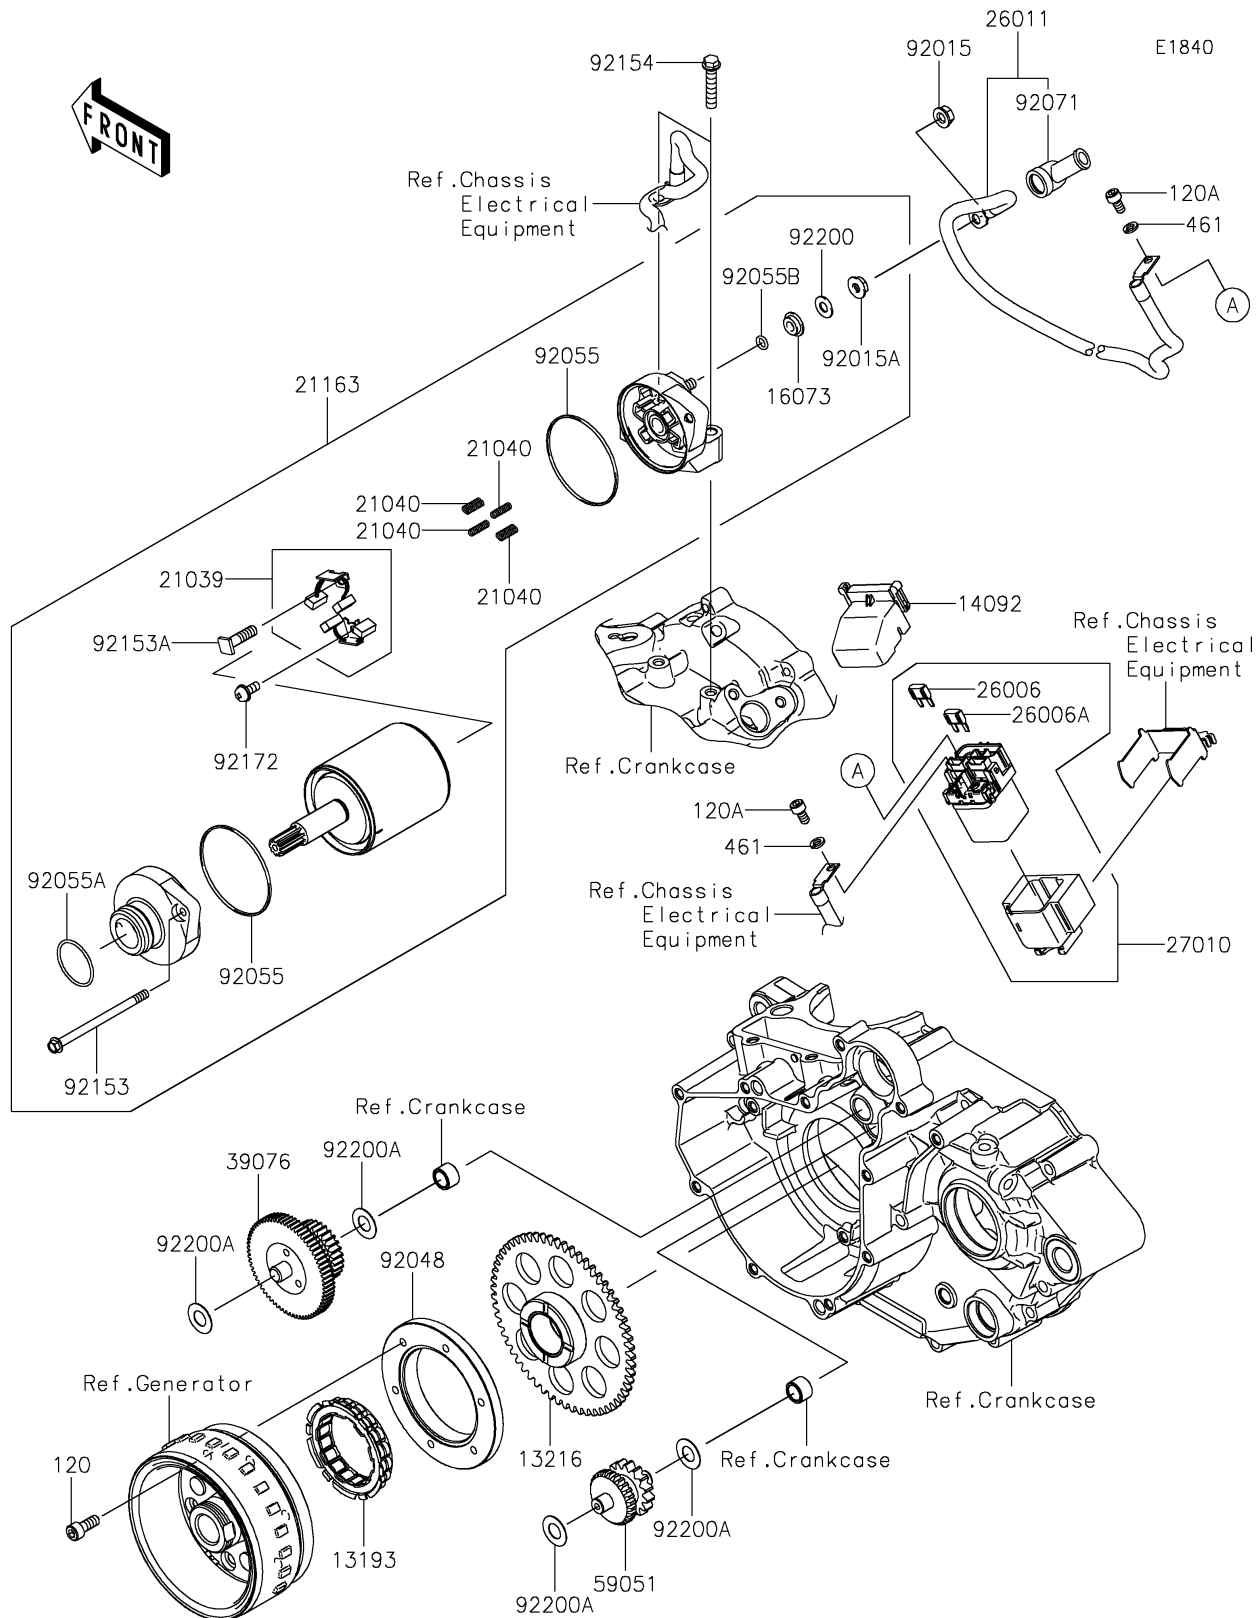

2025 KLX[®] 230R S

PARTS DIAGRAM

Starter Motor

2025 KLX® 230R S

PARTS LIST

Starter Motor

ITEM NAME	PART NUMBER	QUANTITY
CLUTCH-ASSY-ONEWAY (Ref # 13193)	13193-0014	1
GEAR-COMP,ONEWAY CLUTCH (Ref # 13216)	13216-0900	1
COVER (Ref # 14092)	14092-0109	1
INSULATOR (Ref # 16073)	16073-0053	1
BRUSH,CARBON (Ref # 21039)	21039-0004	1
SPRING-BRUSH (Ref # 21040)	21040-0003	4
STARTER-ELECTRIC (Ref # 21163)	21163-0783	1
FUSE,MINI BLADE,15A,BLUE (Ref # 26006)	26006-0001	1
FUSE,MINI BLADE,30A,GREEN (Ref # 26006A)	26006-1080	1
WIRE-LEAD,STARTER (Ref # 26011)	26011-2500	1
SWITCH (Ref # 27010)	27010-0773	1
LIMITER,STARTER IDLE GEAR (Ref # 39076)	39076-0562	1
GEAR-SPUR,IDLER (Ref # 59051)	59051-0824	1
NUT,FLANGED,6MM (Ref # 92015)	92015-1367	1
NUT,STARTER MOTOR (Ref # 92015A)	92015-1476	1
RACE,ONEWAY CLUTCH (Ref # 92048)	92048-0030	1
RING-O (Ref # 92055)	92055-0136	2
RING-O (Ref # 92055A)	92055-1276	1
RING-O,4.5X2.0 (Ref # 92055B)	92055-1370	1
GROMMET (Ref # 92071)	92071-0782	1
BOLT (Ref # 92153)	92153-1850	2
BOLT (Ref # 92153A)	92153-1866	1
BOLT,FLANGED,6X30 (Ref # 92154)	92154-1773	2
SCREW (Ref # 92172)	92172-0334	1
WASHER (Ref # 92200)	92200-0386	1
WASHER,10.2X20X0.5 (Ref # 92200A)	92200-1976	4
BOLT-SOCKET,6X16 (Ref # 120)	120CA0616	6
BOLT-SOCKET,5X10 (Ref # 120A)	120CB0510	2
WASHER-SPRING,5MM (Ref # 461)	461DA0500	2