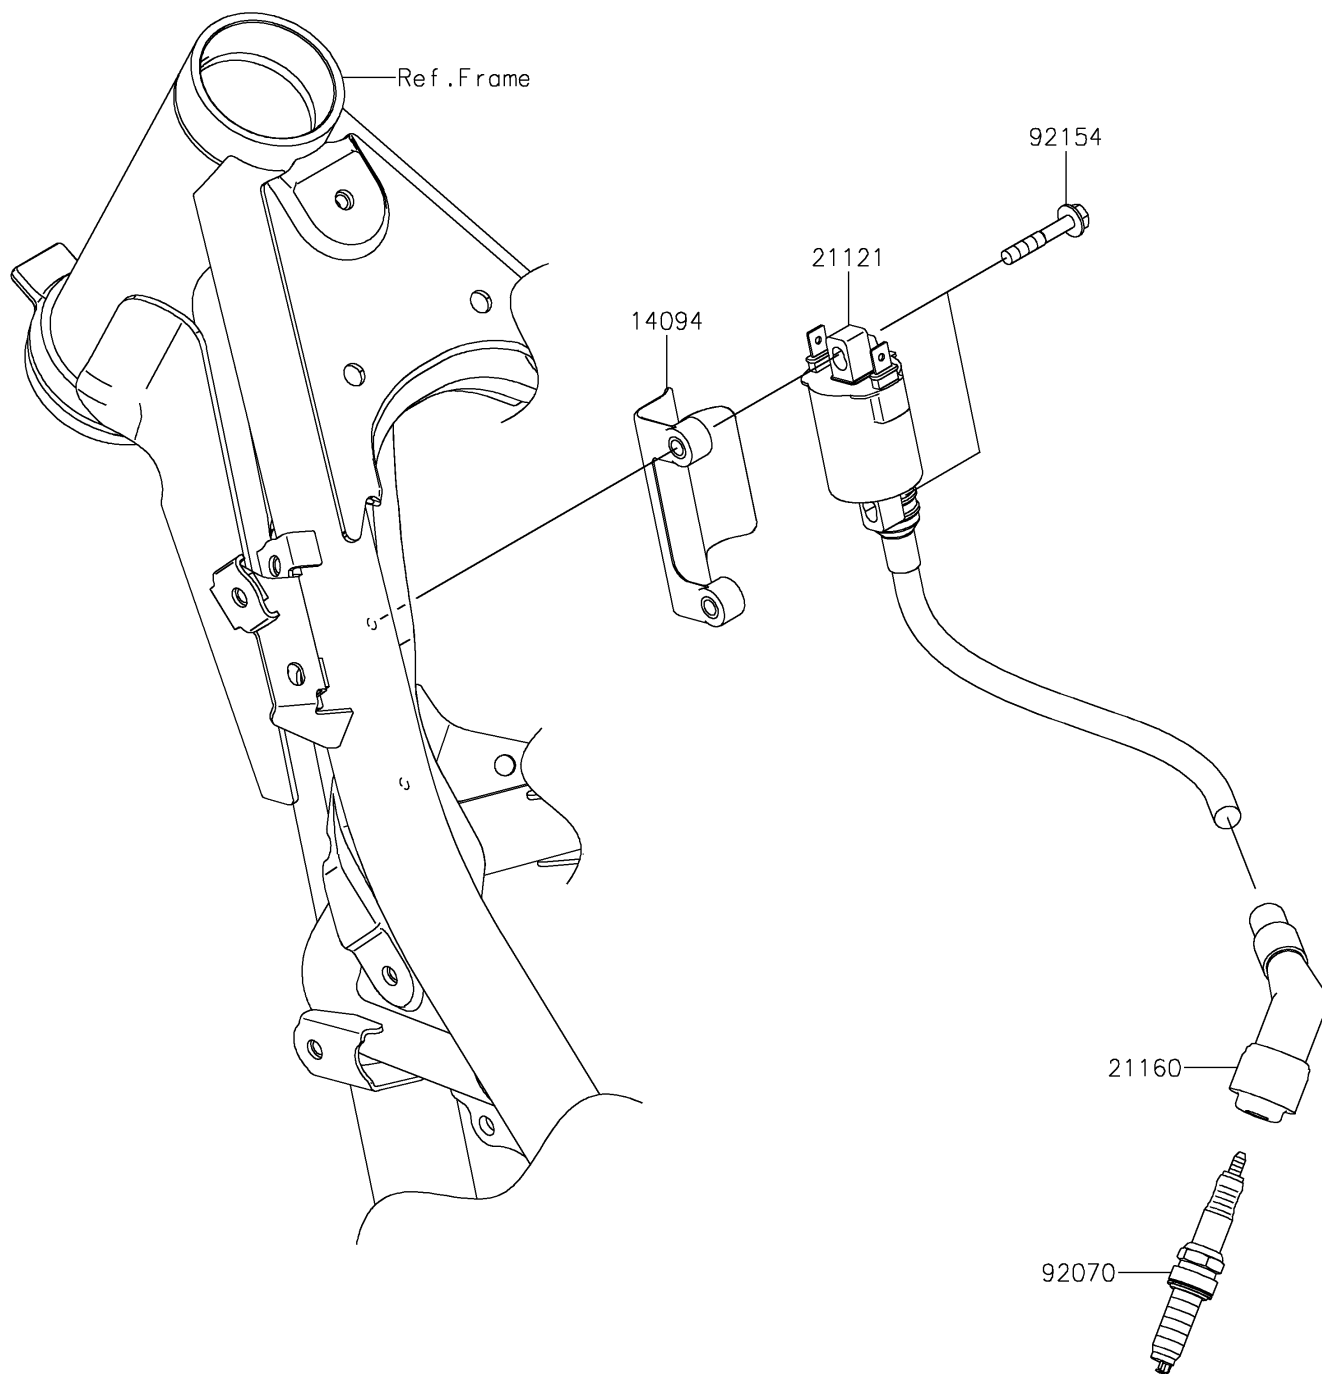

2025 KLX[®] 230R S

PARTS DIAGRAM

Ignition System

Kawasaki

Let the Good Times Roll[®]

E1830

2025 KLX[®] 230R S

PARTS LIST

Ignition System

ITEM NAME

PART NUMBER

QUANTITY
