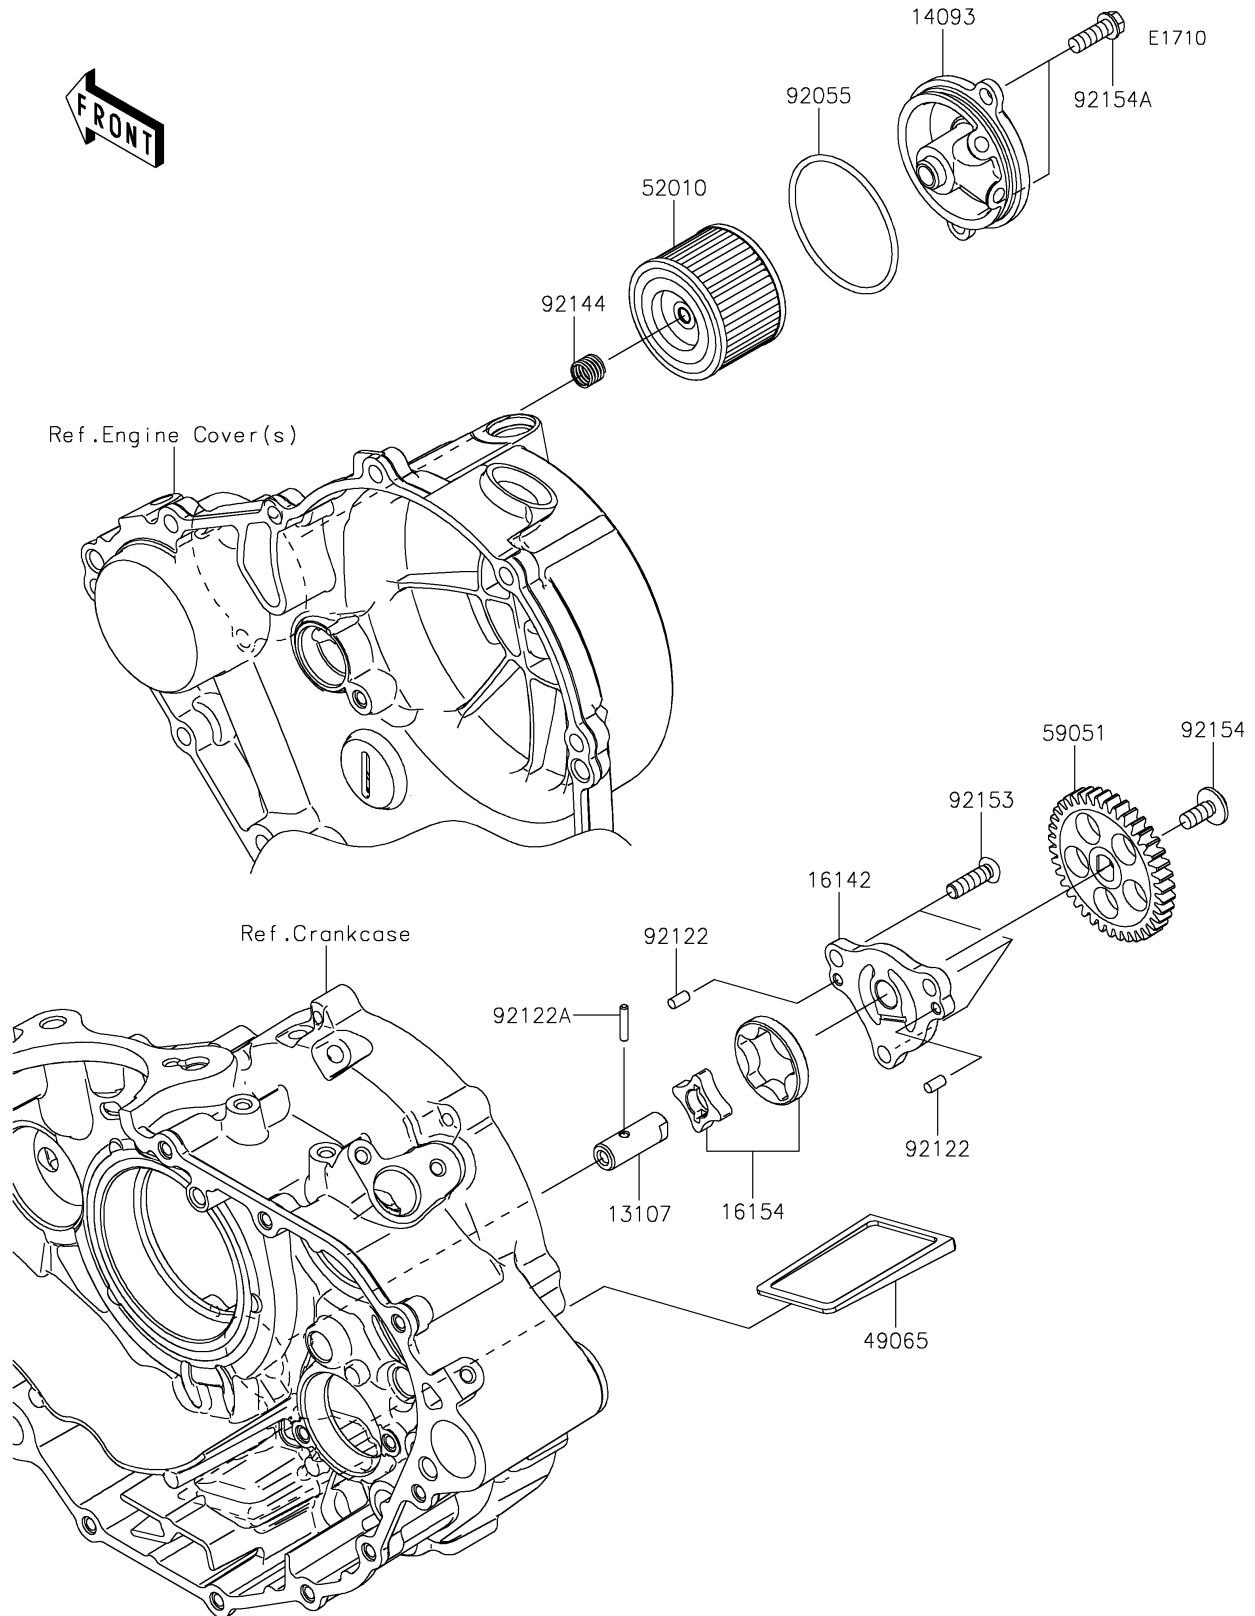

2026 KLX230R S

PARTS DIAGRAM

Oil Pump

2026 KLX230R S

PARTS LIST

Oil Pump

ITEM NAME	PART NUMBER	QUANTITY
SHAFT,OIL PUMP (Ref # 13107)	13107-0891	1
COVER,OIL FILTER (Ref # 14093)	14093-0786	1
COVER-PUMP,OIL (Ref # 16142)	16142-0760	1
ROTOR-PUMP (Ref # 16154)	16154-0747	1
FILTER-OIL (Ref # 49065)	49065-1058	1
ELEMENT-OIL FILTER (Ref # 52010)	52010-1053	1
GEAR-SPUR,39T (Ref # 59051)	59051-0819	1
RING-O,52.6X2.4 (Ref # 92055)	92055-1785	1
ROLLER,4X8 (Ref # 92122)	92122-0557	2
ROLLER,3X15.8 (Ref # 92122A)	92122-1126	1
SPRING (Ref # 92144)	92144-1761	1
BOLT,TORX,6X20 (Ref # 92153)	92153-1653	3
BOLT,SOCKET,6X14 (Ref # 92154)	92154-2731	1
BOLT,FLANGED,6X18 (Ref # 92154A)	92154-7470	2