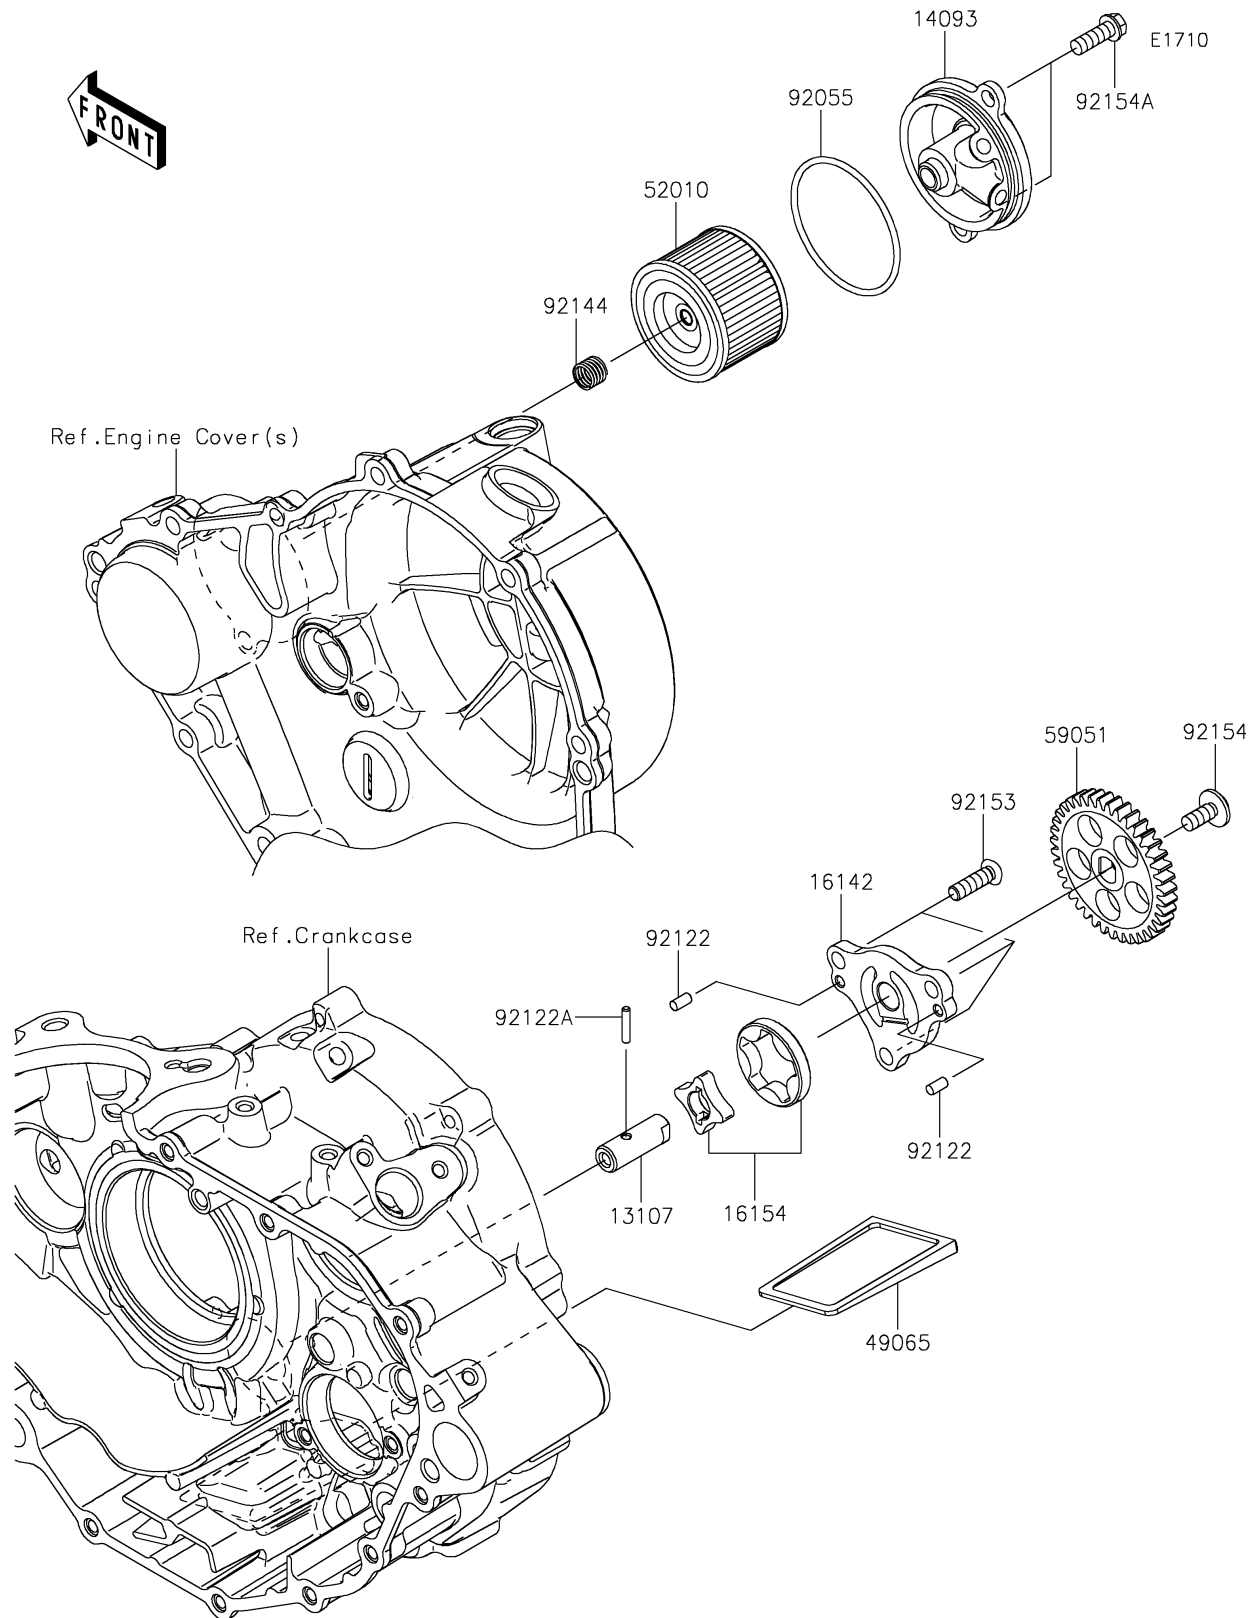

## PARTS DIAGRAM

### Oil Pump

## PARTS LIST

### Oil Pump

ITEM NAME	PART NUMBER	QUANTITY
SHAFT,OIL PUMP (Ref # 13107)	13107-0891	1
COVER,OIL FILTER (Ref # 14093)	14093-0786	1
COVER-PUMP,OIL (Ref # 16142)	16142-0760	1
ROTOR-PUMP (Ref # 16154)	16154-0747	1
FILTER-OIL (Ref # 49065)	49065-1058	1
ELEMENT-OIL FILTER (Ref # 52010)	52010-1053	1
GEAR-SPUR,39T (Ref # 59051)	59051-0819	1
RING-O,52.6X2.4 (Ref # 92055)	92055-1785	1
ROLLER,4X8 (Ref # 92122)	92122-0557	2
ROLLER,3X15.8 (Ref # 92122A)	92122-1126	1
SPRING (Ref # 92144)	92144-1761	1
BOLT,TORX,6X20 (Ref # 92153)	92153-1653	3
BOLT,SOCKET,6X14 (Ref # 92154)	92154-2731	1
BOLT,FLANGED,6X18 (Ref # 92154A)	92154-7470	2