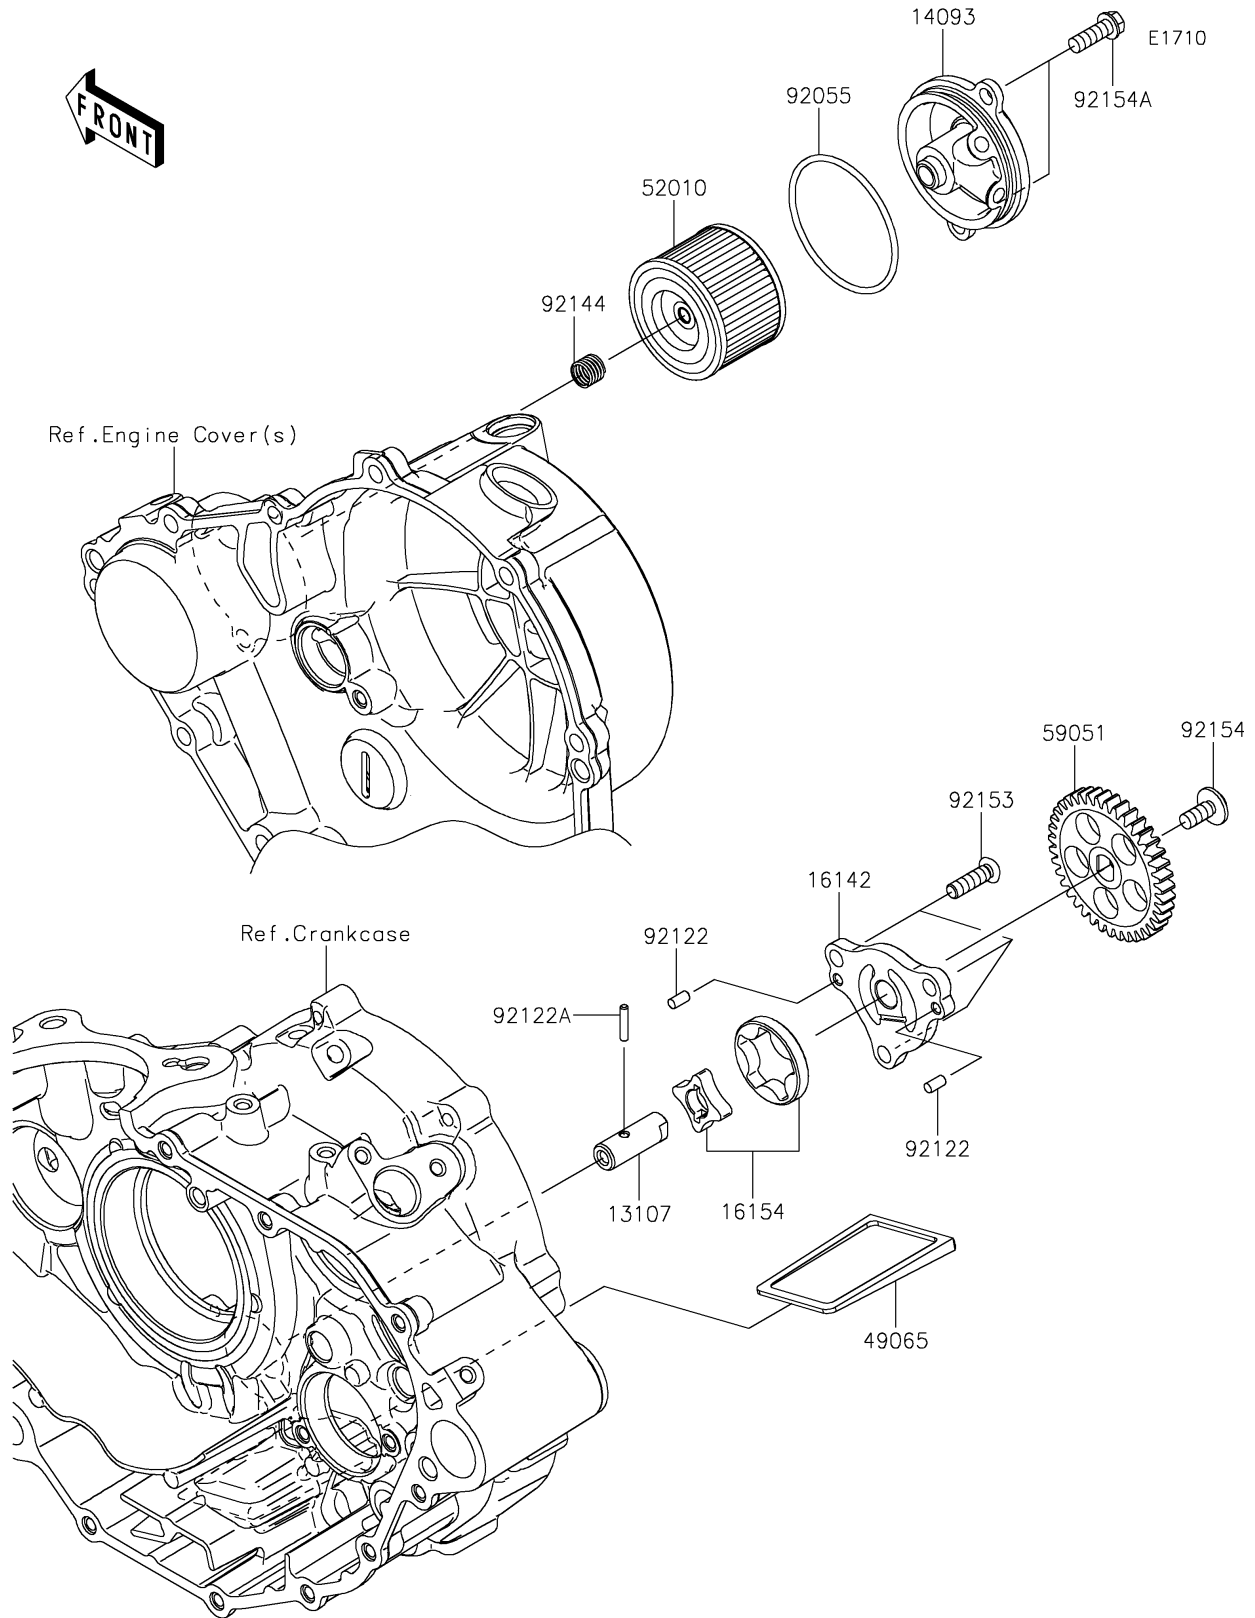

## PARTS DIAGRAM

### Oil Pump

## PARTS LIST

### Oil Pump

ITEM NAME	PART NUMBER	QUANTITY
SHAFT,OIL PUMP (Ref # 13107)	13107-0891	1
COVER,OIL FILTER (Ref # 14093)	14093-0786	1
COVER-PUMP,OIL (Ref # 16142)	16142-0760	1
ROTOR-PUMP (Ref # 16154)	16154-0747	1
FILTER-OIL (Ref # 49065)	49065-1058	1
ELEMENT-OIL FILTER (Ref # 52010)	52010-1053	1
GEAR-SPUR,39T (Ref # 59051)	59051-0819	1
RING-O,52.6X2.4 (Ref # 92055)	92055-1785	1
ROLLER,4X8 (Ref # 92122)	92122-0557	2
ROLLER,3X15.8 (Ref # 92122A)	92122-1126	1
SPRING (Ref # 92144)	92144-1761	1
BOLT,TORX,6X20 (Ref # 92153)	92153-1653	3
BOLT,SOCKET,6X14 (Ref # 92154)	92154-2731	1
BOLT,FLANGED,6X18 (Ref # 92154A)	92154-7470	2