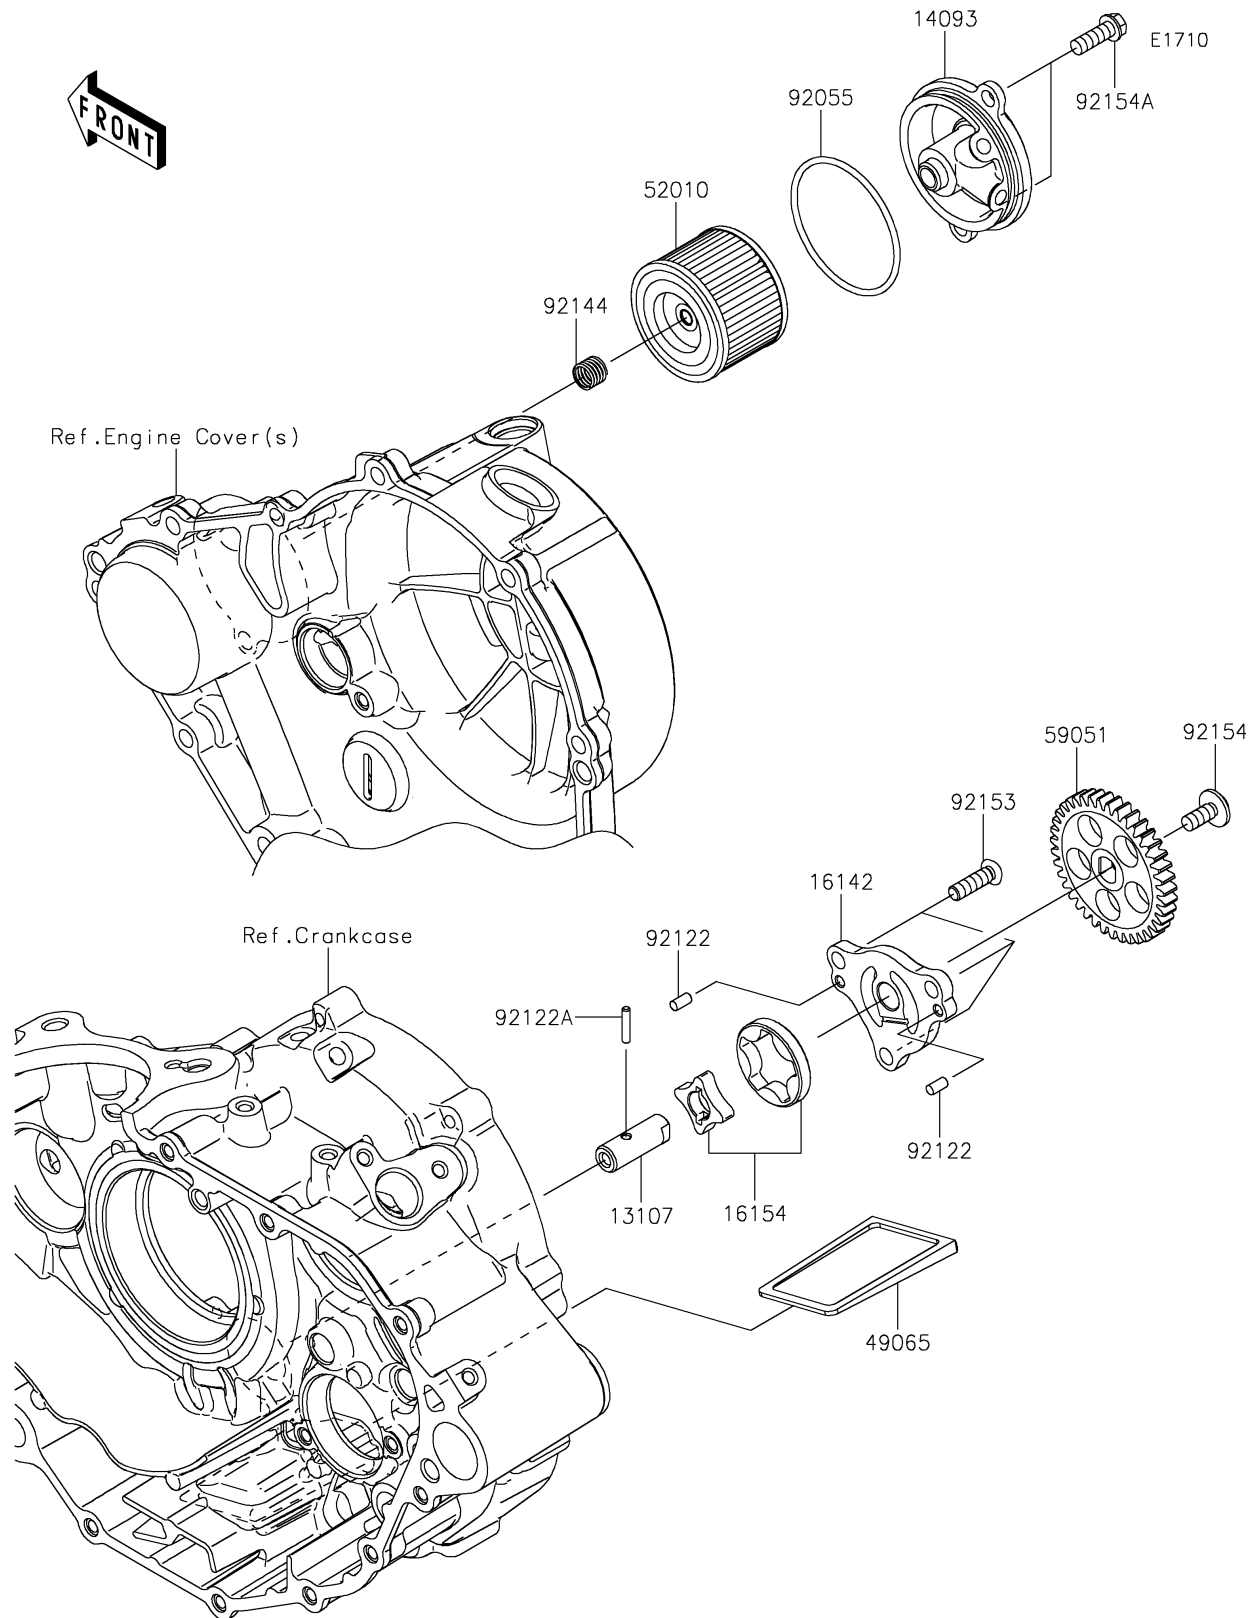

2025 KLX[®] 230R S

PARTS DIAGRAM

Oil Pump

2025 KLX® 230R S

PARTS LIST

Oil Pump

ITEM NAME	PART NUMBER	QUANTITY
SHAFT,OIL PUMP (Ref # 13107)	13107-0891	1
COVER,OIL FILTER (Ref # 14093)	14093-0786	1
COVER-PUMP,OIL (Ref # 16142)	16142-0760	1
ROTOR-PUMP (Ref # 16154)	16154-0747	1
FILTER-OIL (Ref # 49065)	49065-1058	1
ELEMENT-OIL FILTER (Ref # 52010)	52010-1053	1
GEAR-SPUR,39T (Ref # 59051)	59051-0819	1
RING-O,52.6X2.4 (Ref # 92055)	92055-1785	1
ROLLER,4X8 (Ref # 92122)	92122-0557	2
ROLLER,3X15.8 (Ref # 92122A)	92122-1126	1
SPRING (Ref # 92144)	92144-1761	1
BOLT,TORX,6X20 (Ref # 92153)	92153-1653	3
BOLT,SOCKET,6X14 (Ref # 92154)	92154-2731	1
BOLT,FLANGED,6X18 (Ref # 92154A)	92154-7470	2