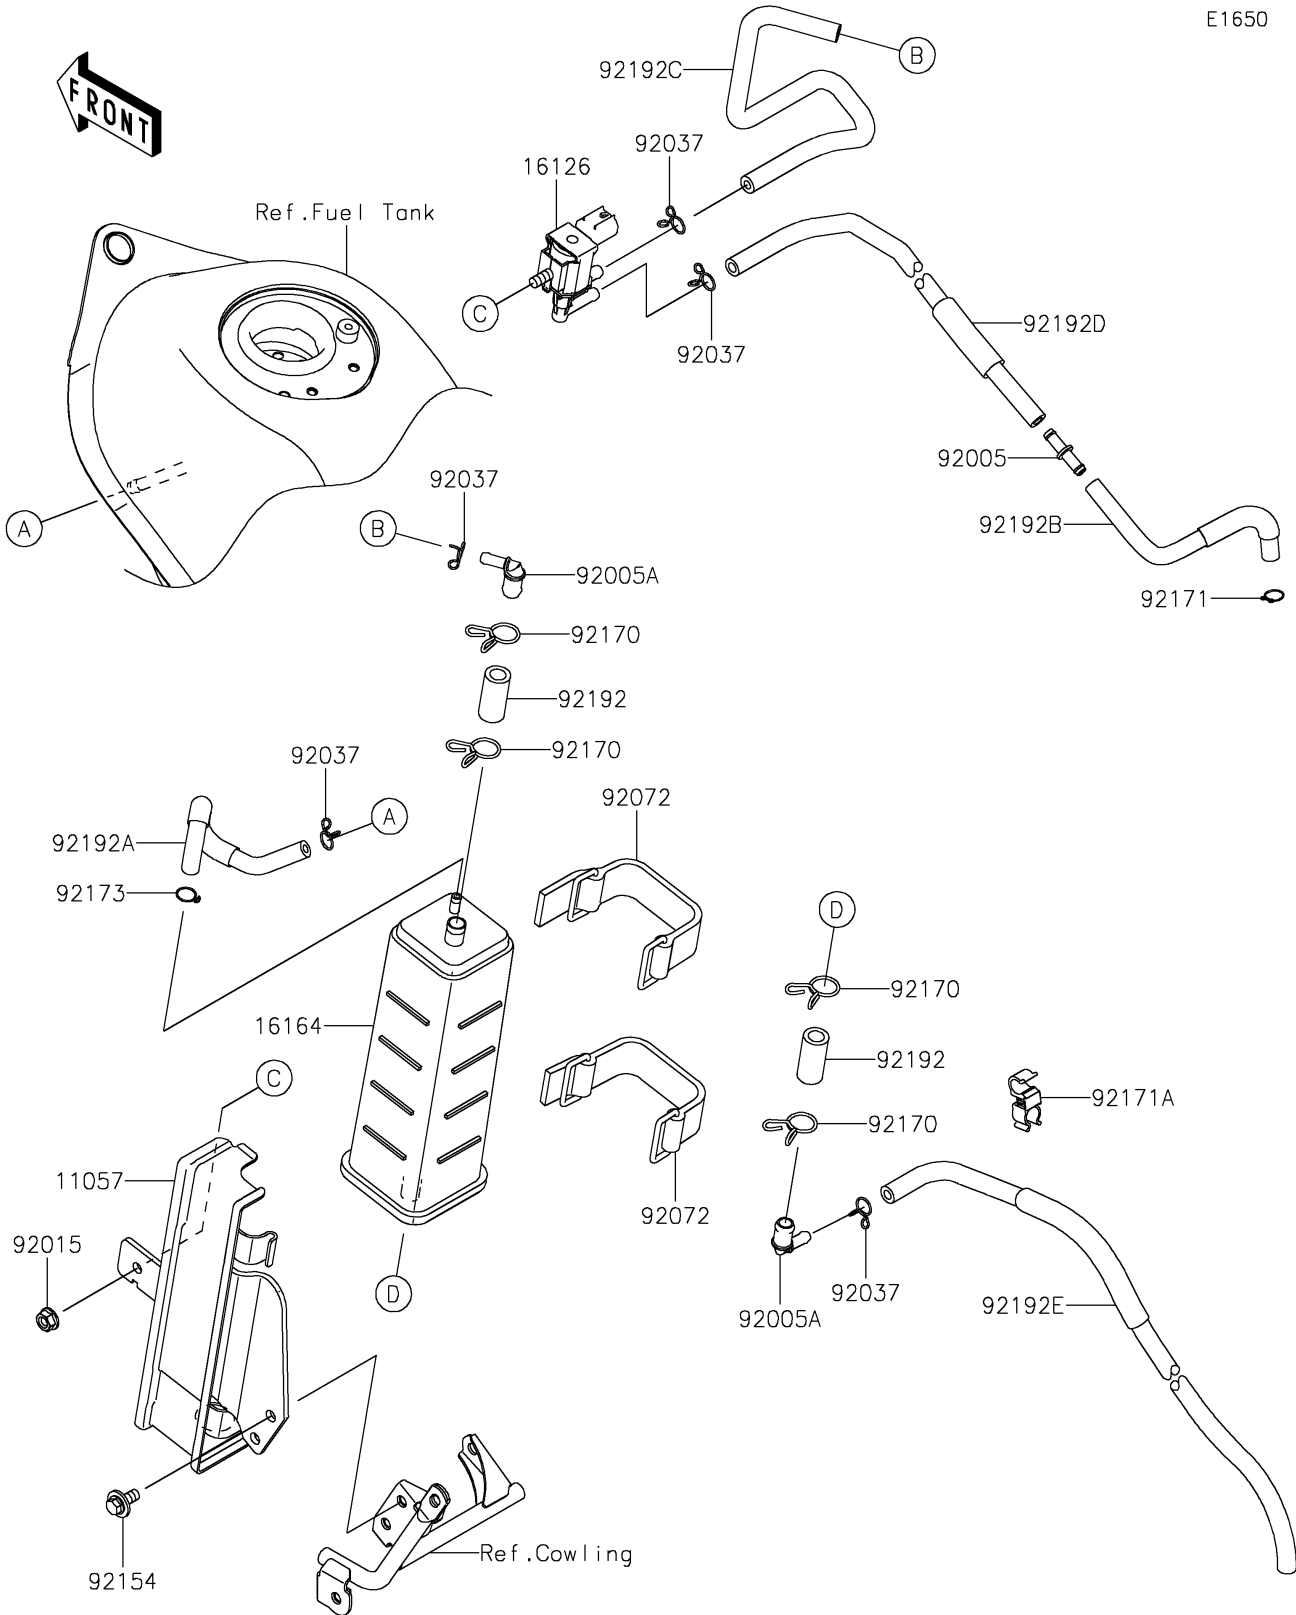

2025 KLX[®]230R S

PARTS DIAGRAM

Fuel Evaporative System(CA)

E1650

2025 KLX[®] 230R S

PARTS LIST

Fuel Evaporative System(CA)

ITEM NAME

PART NUMBER

QUANTITY
