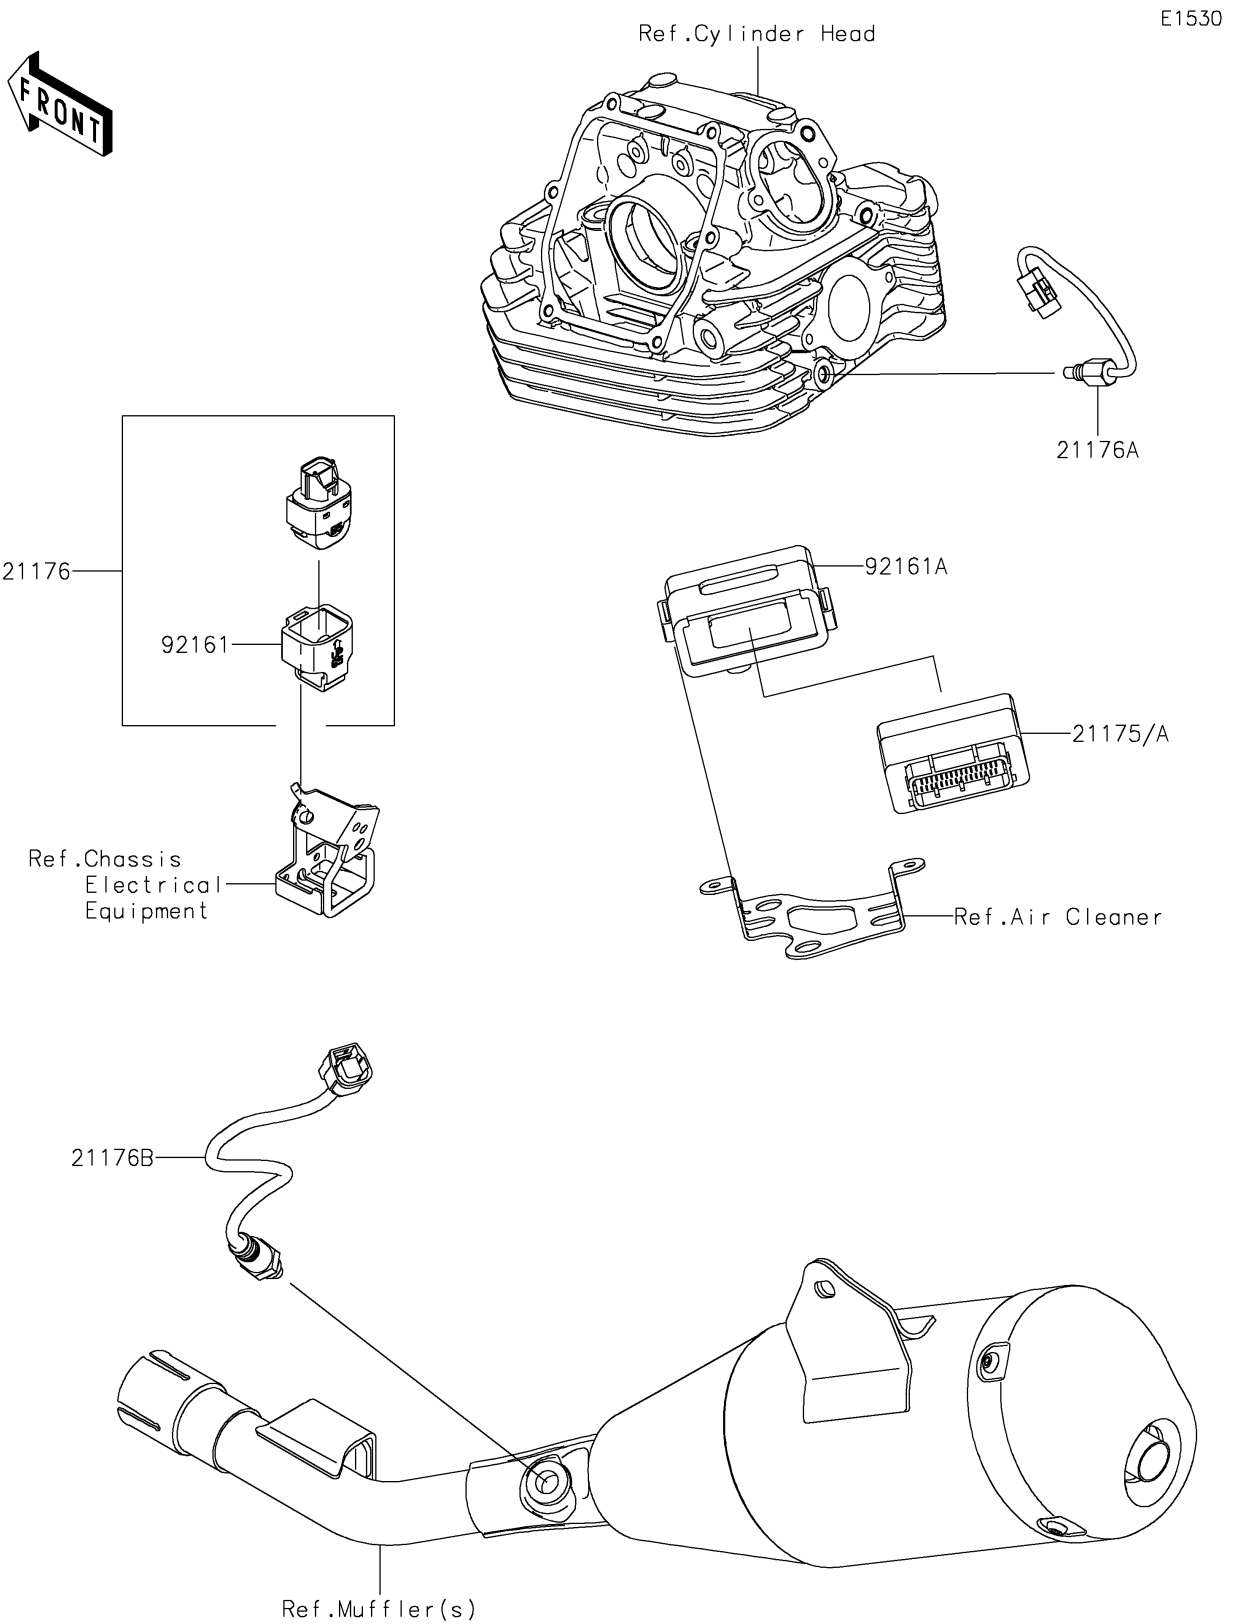

2026 KLX230R S

PARTS DIAGRAM

Fuel Injection