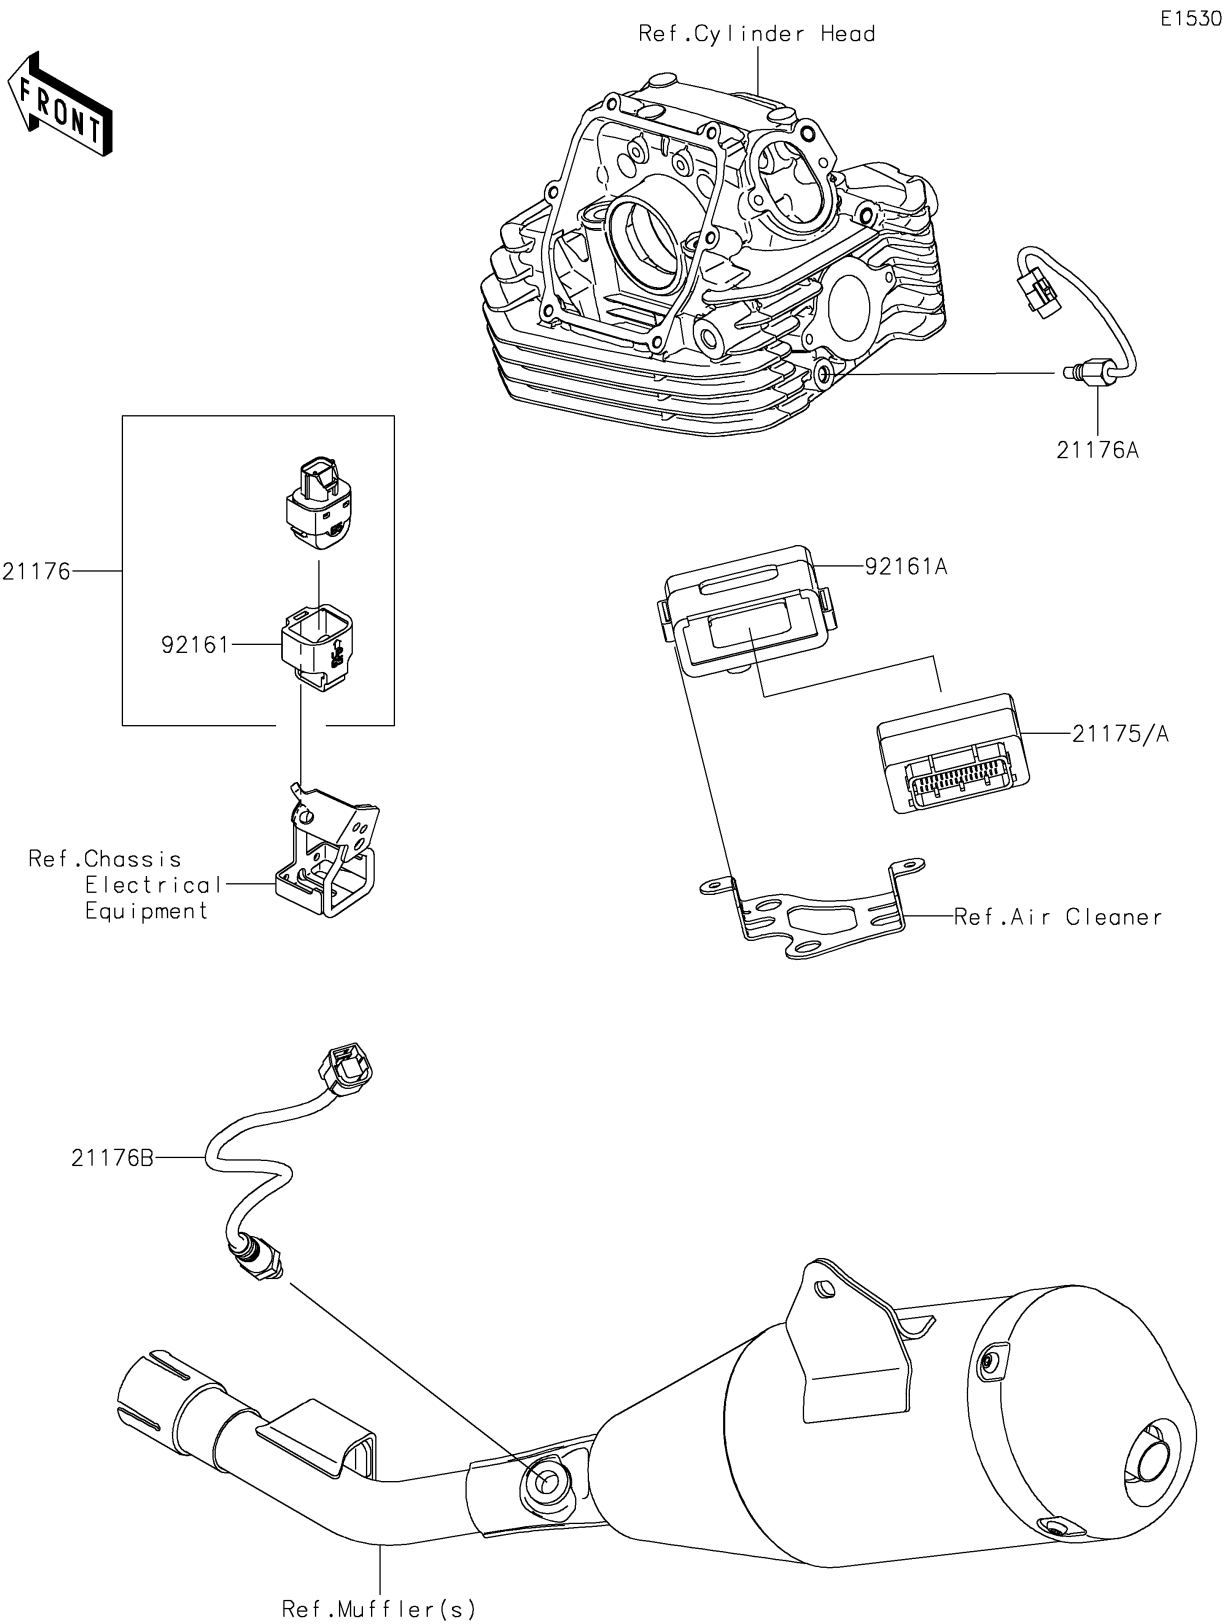

2026 KLX® 230R S

PARTS DIAGRAM

Fuel Injection