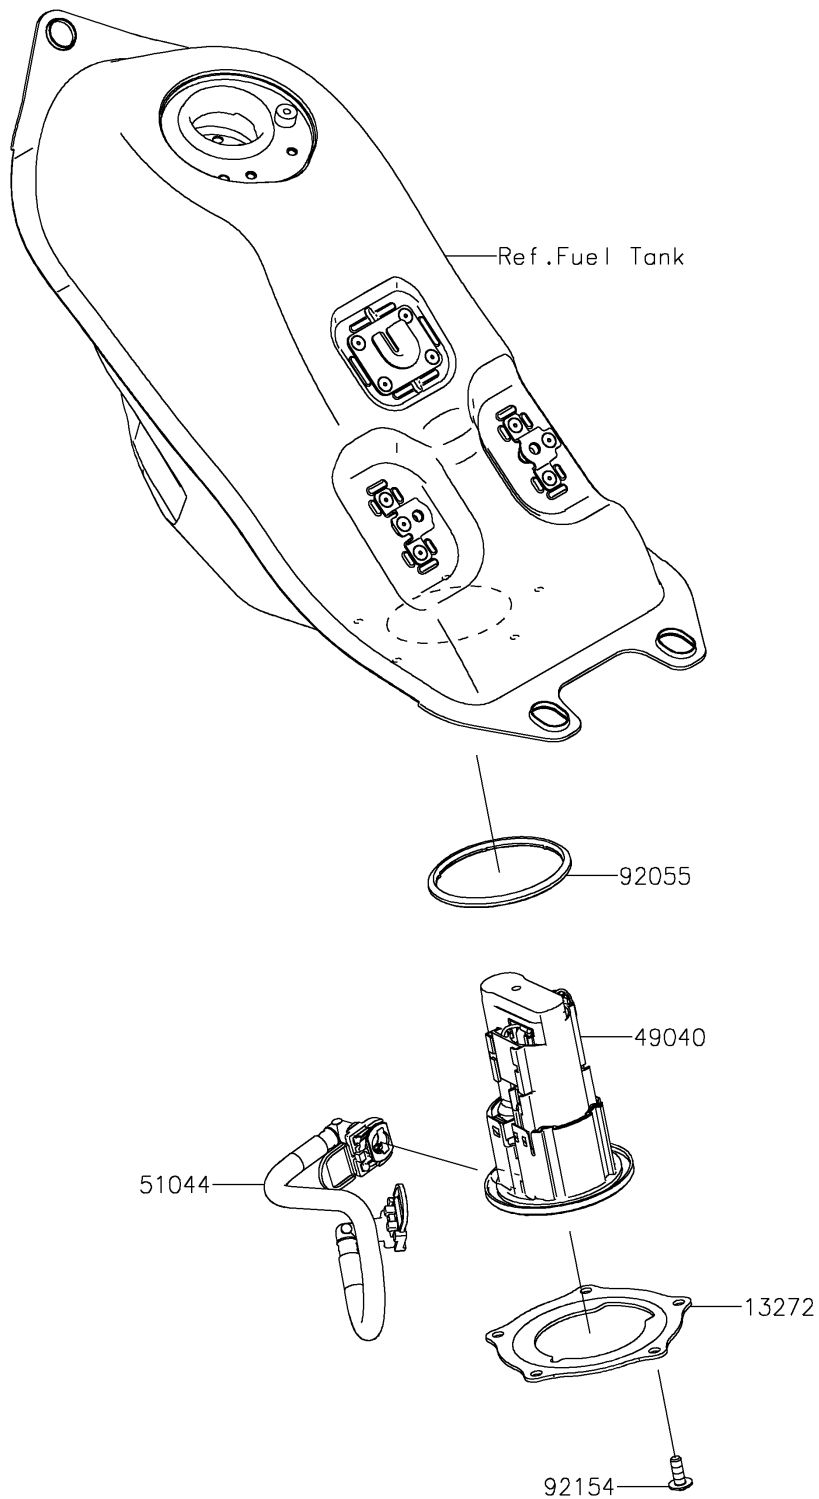

2026 KLX[®] 230R S

PARTS DIAGRAM

Fuel Pump

E1520

2026 KLX[®] 230R S

PARTS LIST

Fuel Pump

ITEM NAME

PART NUMBER

QUANTITY
