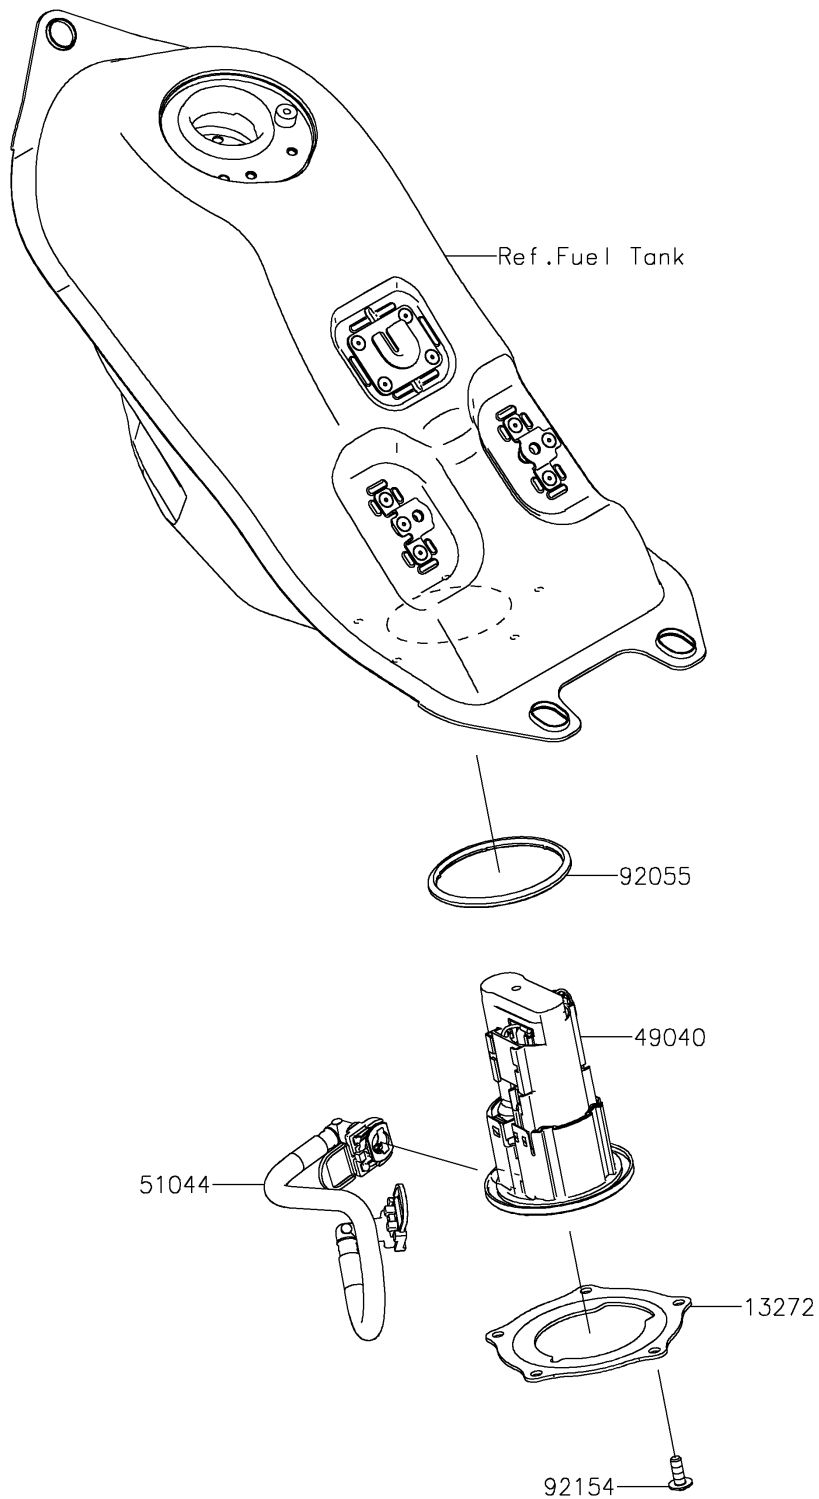

2026 KLX230R S

PARTS DIAGRAM

Fuel Pump

E1520

2026 KLX230R S

PARTS LIST

Fuel Pump

ITEM NAME	PART NUMBER	QUANTITY
PLATE,FUEL PUMP (Ref # 13272)	13272-2614	1
PUMP-FUEL (Ref # 49040)	49040-0780	1
TUBE-ASSY,FUEL (Ref # 51044)	51044-1269	1
RING-O,FUEL PUMP (Ref # 92055)	92055-0920	1
BOLT,TORX,6X16 (Ref # 92154)	92154-7654	5