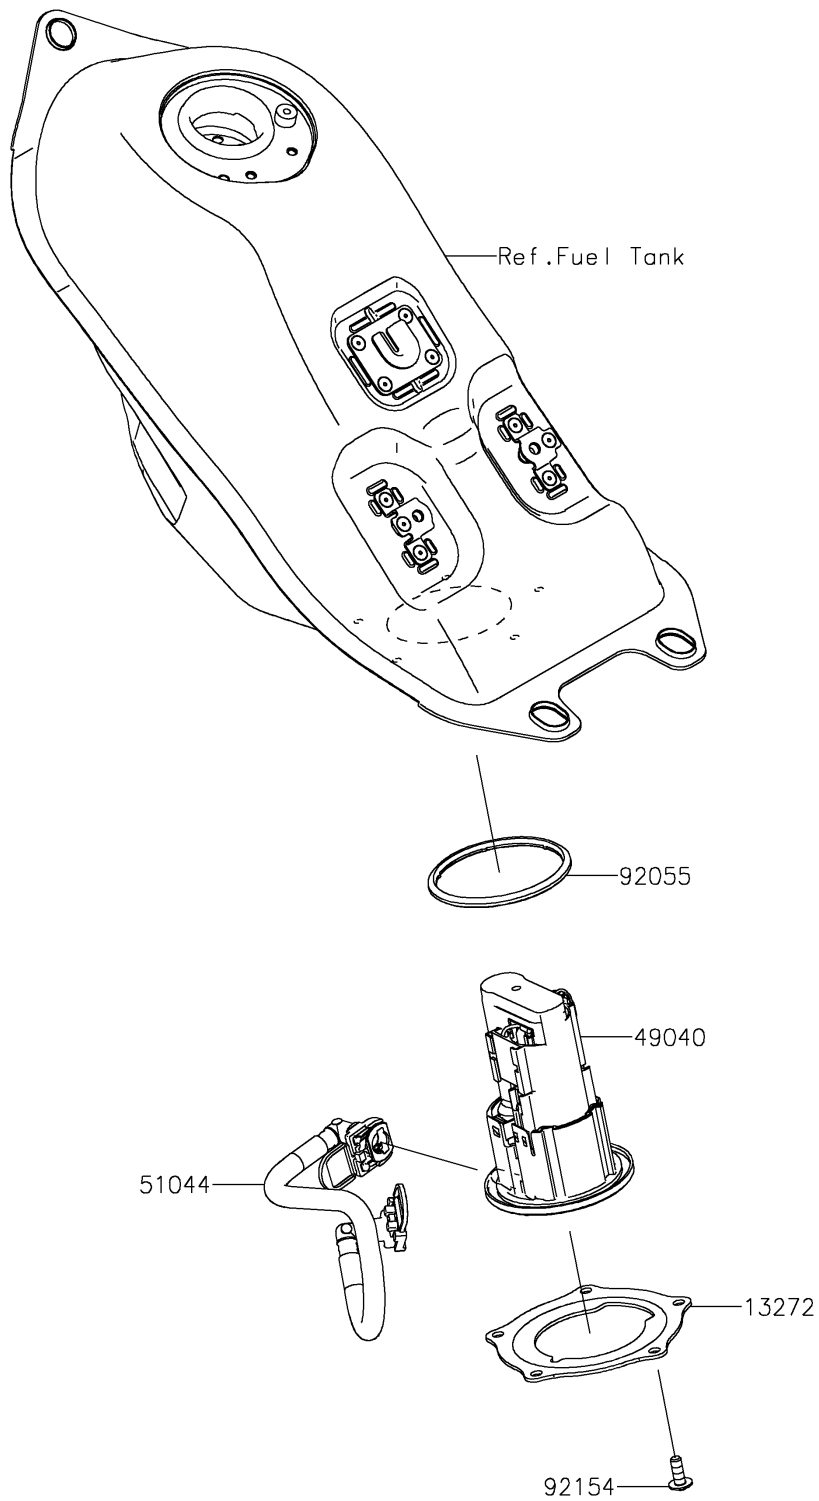

2025 KLX230R S

PARTS DIAGRAM

Fuel Pump

E1520

2025 KLX230R S

PARTS LIST

Fuel Pump

ITEM NAME	PART NUMBER	QUANTITY
PLATE,FUEL PUMP (Ref # 13272)	13272-2614	1
PUMP-FUEL (Ref # 49040)	49040-0780	1
TUBE-ASSY,FUEL (Ref # 51044)	51044-1269	1
RING-O,FUEL PUMP (Ref # 92055)	92055-0920	1
BOLT,TORX,6X16 (Ref # 92154)	92154-7654	5