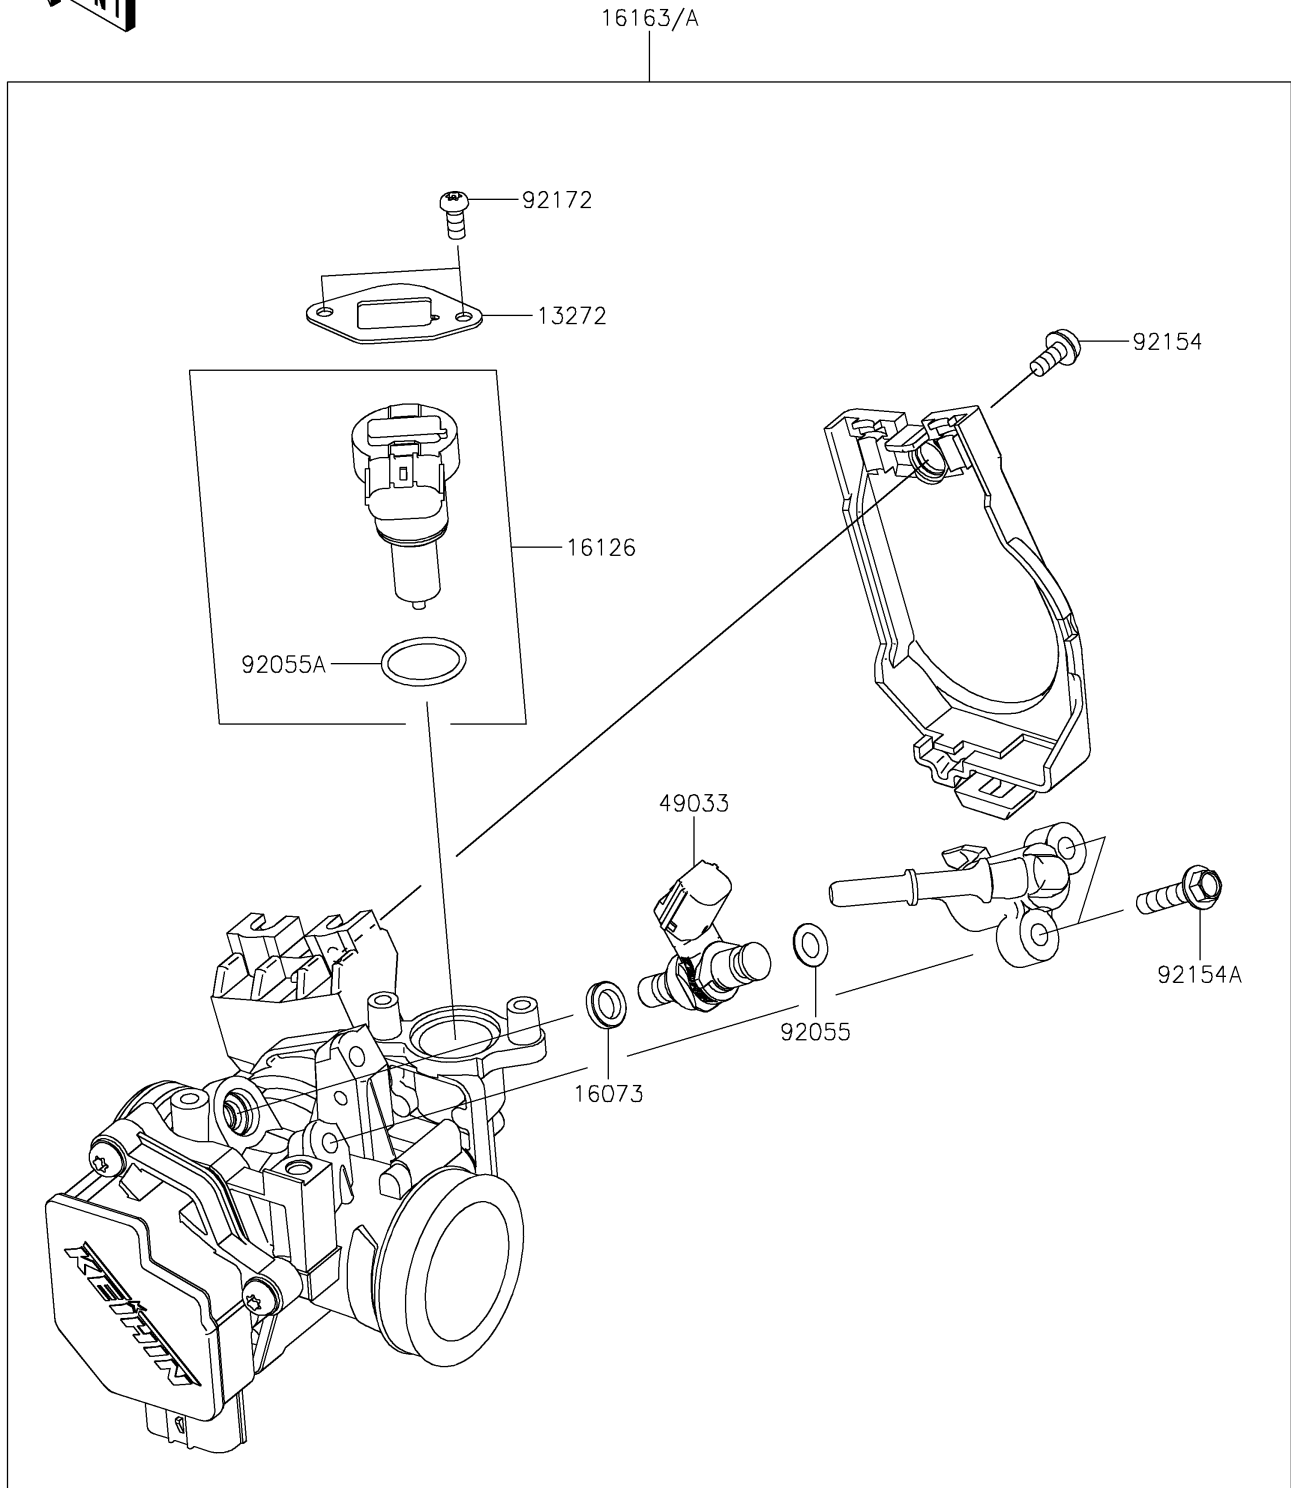

2026 KLX[®] 230R S

PARTS DIAGRAM

Throttle

E1510

2026 KLX[®] 230R S

PARTS LIST

Throttle

ITEM NAME

PART NUMBER

QUANTITY
