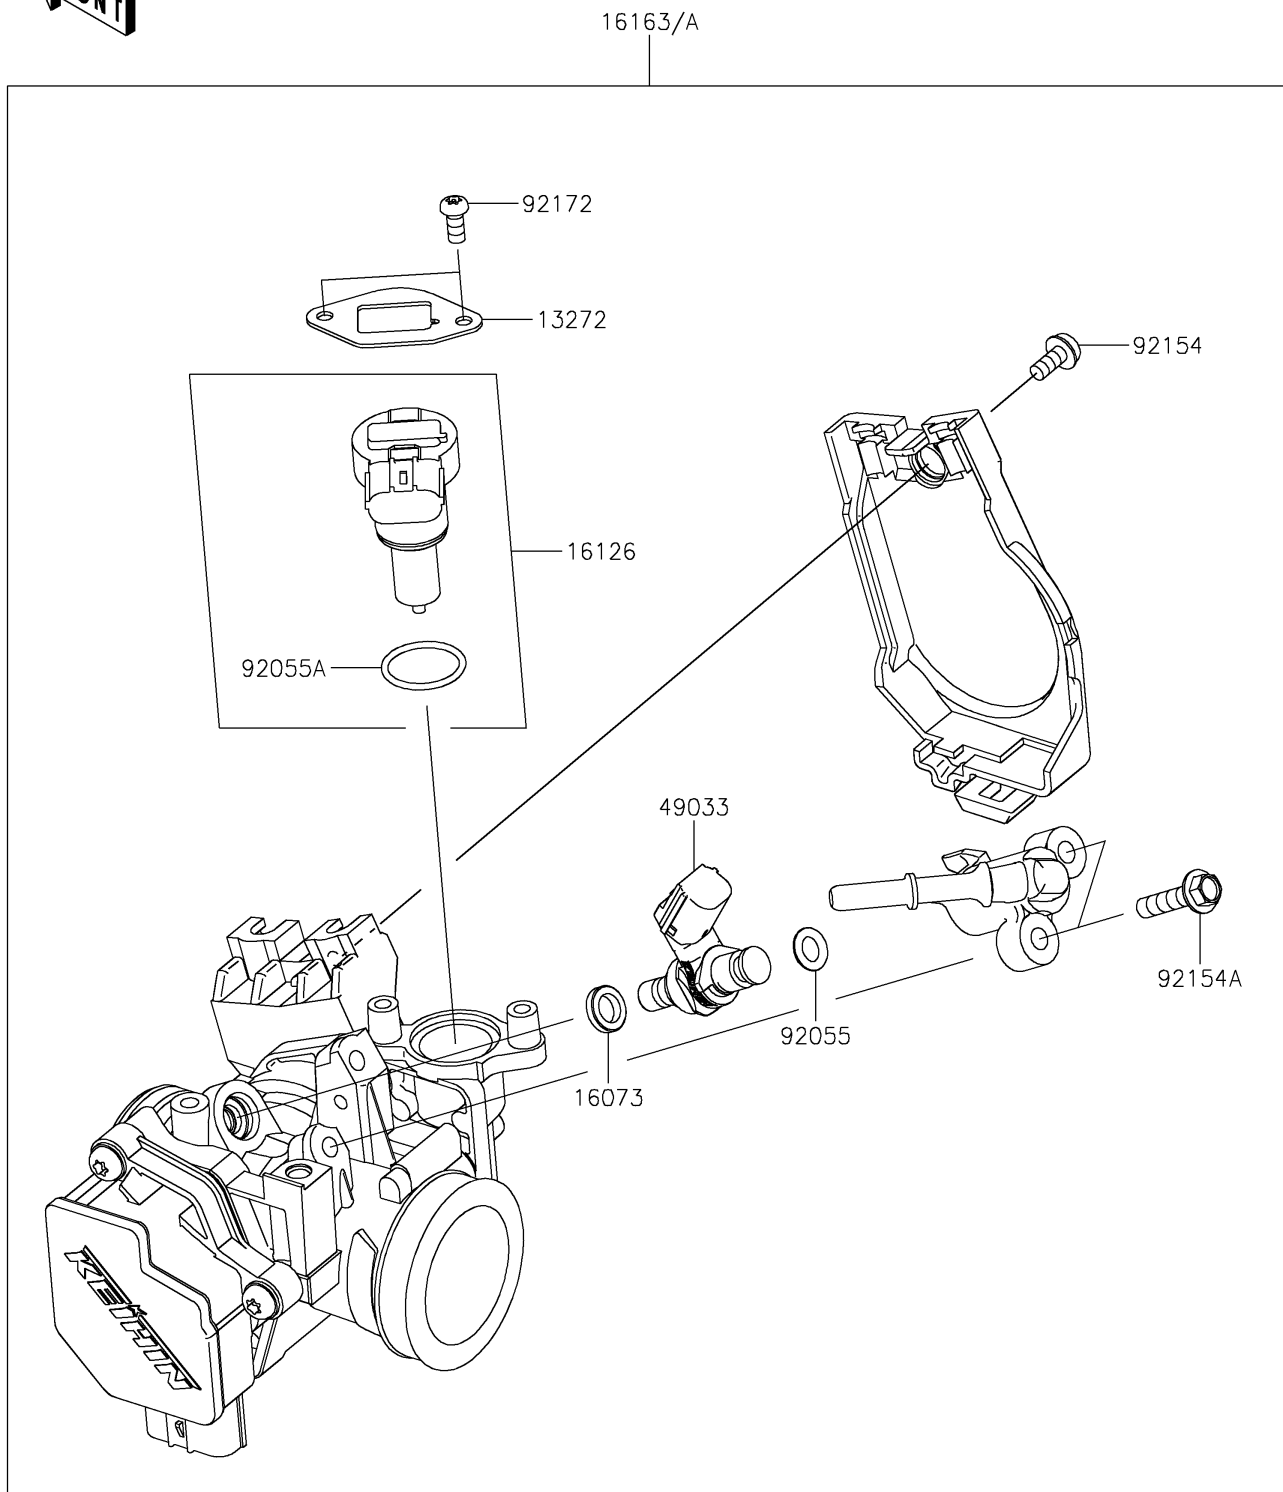

2025 KLX[®] 230R S

PARTS DIAGRAM

Throttle

E1510

2025 KLX[®] 230R S

PARTS LIST

Throttle

ITEM NAME

PART NUMBER

QUANTITY
